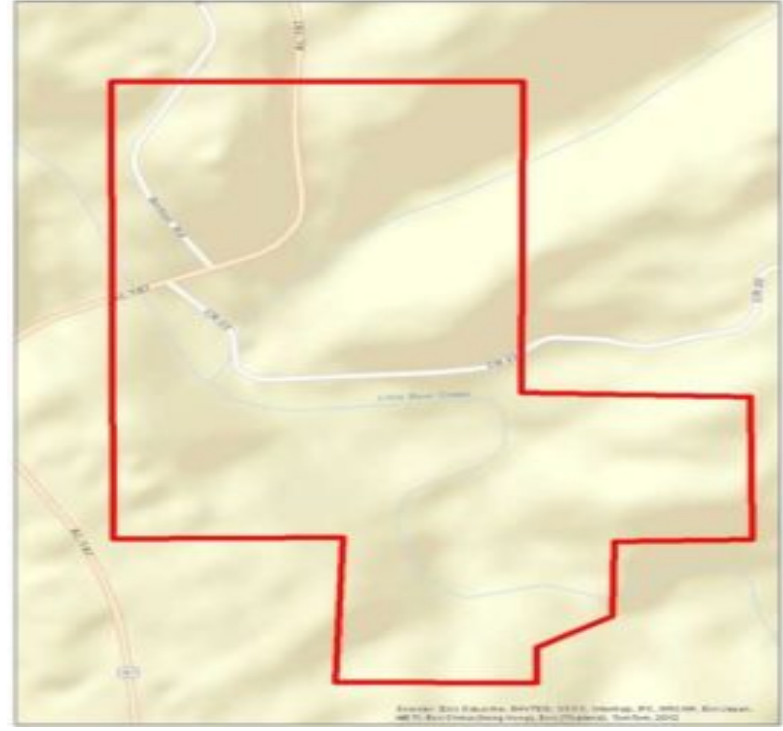

## Location :

This 317 acre estate is a good mix of recreational and timberland property located near Hodges, Alabama. The property offers 1 mile of access along Little Bear Creek and has a nice mix of Pine timber, Hardwood timber and old fields. Owner will divide. Showing by Appointment Only. For a private showing or additional information, please contact Nathan McCollum at 256-345-0074 or email at nmccollum@mossyoakproperties.com. We look forward to speaking with you.

Scan the code above with your mobile device or click it to go directly to the Mossy Oak Properties website for Little Bear Creek Farm

317.0000 Acres  
Franklin County  
GPS 34.4020 X -87.8709

Mossy Oak Properties  
Southeast Land &  
Wildlife