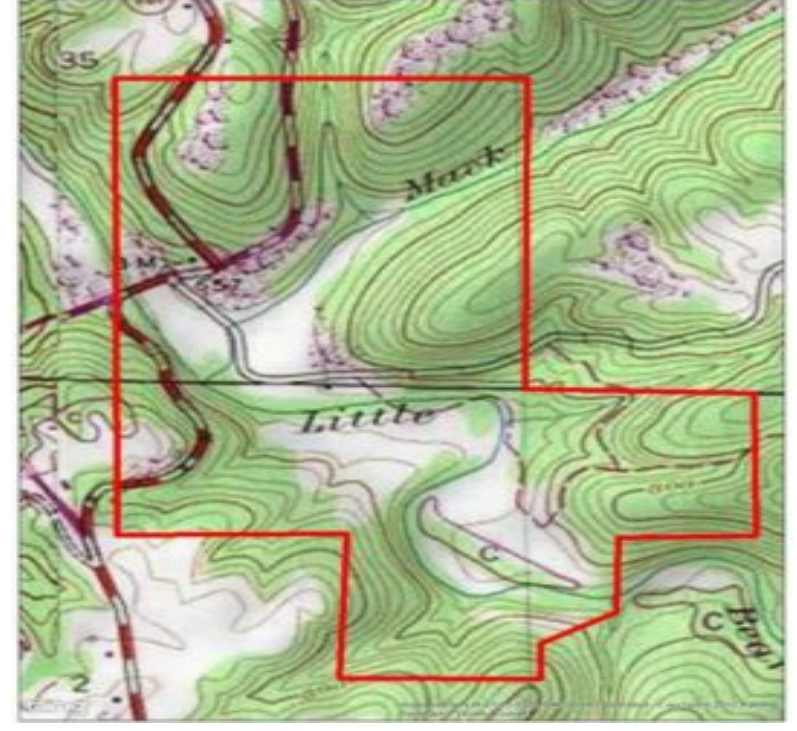

## Location :

This 317 acre estate is a good mix of recreational and timberland property located near Hodges, Alabama. The property offers 1 mile of access along Little Bear Creek and has a nice mix of Pine timber, Hardwood timber and old fields. Owner will divide. Showing by Appointment Only. For a private showing or additional information, please contact Nathan McCollum at 256-345-0074 or email at nmccollum@mossyoakproperties.com. We look forward to speaking with you.

Scan the code above with your mobile device or click it to go directly to the Mossy Oak Properties website for Little Bear Creek Farm

317.0000 Acres  
Franklin County  
GPS 34.4020 X -87.8709

Mossy Oak Properties  
Southeast Land &  
Wildlife