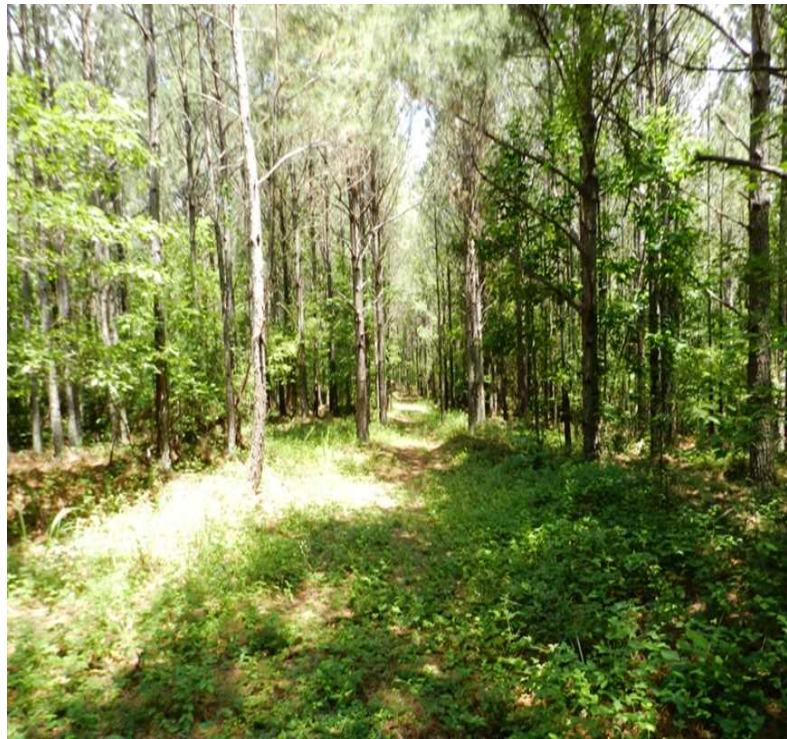

**Property Details:**

Price : \$505,000  
County : Marion  
Acreage : 336.75  
Address : Hamilton AL  
MOPLS ID : 39143

**Location :**

ID: 7890 Marion County, AL 336.75 Acres Asking \$505,000 (\$1,499 per acre)  
This 336.75± acre property is located north of Hamilton, in Marion County, Alabama and in close proximity to I-22. There is excellent access via County Roads 75, 122, & 325 on the south portion and via Nix Loop Road on the northwest. The property has beautiful unthinned pine timber with additional acres in mixed pine/hardwood. If you are interested in hunting, you will enjoy the fields and rolling topography which attract small game, turkey, and whitetails! Don't miss this excellent recreational/ timberland investment opportunity. Summary 47 acres of 22-year-old loblolly pine 208 acres of 20-year-old loblolly pine 74 acres of mixed pine/hardwood Remaining acreage in roads, fields, and utility right-of-ways Neither MOP-Southeast Land & Wildlife LLC nor the Seller(s) provides any warranties or guarantees, expressed or implied as to the accuracy of the information provided. The maps and property description are an approximate representation of the property and should not be viewed as a survey or timber appraisal. For more information or to schedule an appointment to view the property, call Nathan McCollum at (256) 345-0074 or email nmccollum@mossyoakproperties.com. We look forward to speaking with you.

Scan the code above with your mobile device or click it to go directly to the Mossy Oak Properties website for TRACT 7890

336.75 Acres  
Marion County  
GPS 34.2235 X -88.0284

Mossy Oak Properties Southeast Land & Wildlife  
www.selandandwildlife.com