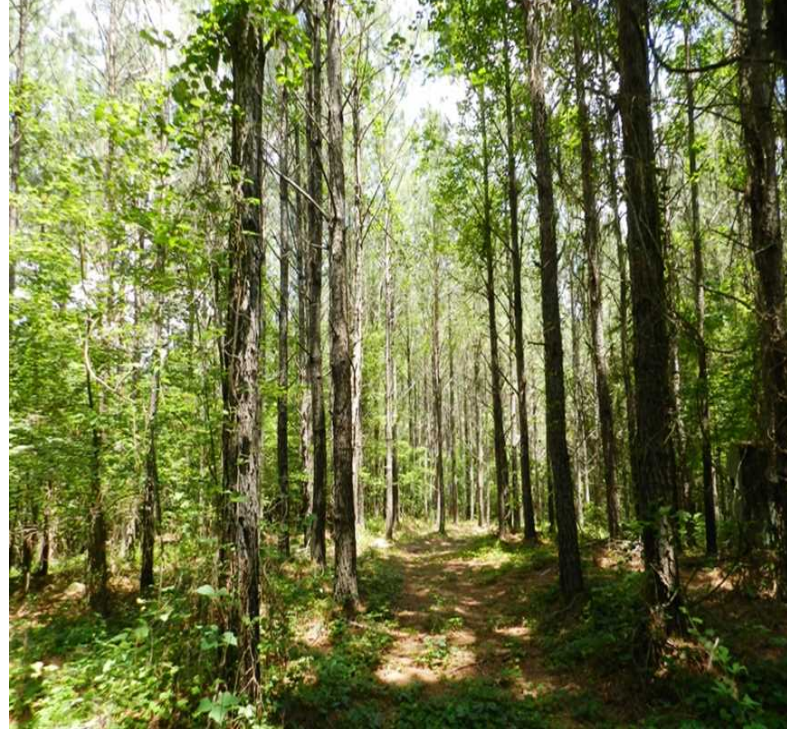

**Property Details:**

Price : \$505,000  
County : Marion  
Acreage : 336.75  
Address : Hamilton AL  
MOPLS ID : 39143

**Location :**

ID: 7890 Marion County, AL 336.75 Acres Asking \$505,000 (\$1,499 per acre)  
This 336.75± acre property is located north of Hamilton, in Marion County, Alabama and in close proximity to I-22. There is excellent access via County Roads 75, 122, & 325 on the south portion and via Nix Loop Road on the northwest. The property has beautiful unthinned pine timber with additional acres in mixed pine/hardwood. If you are interested in hunting, you will enjoy the fields and rolling topography which attract small game, turkey, and whitetails! Don't miss this excellent recreational/ timberland investment opportunity. Summary 47 acres of 22-year-old loblolly pine 208 acres of 20-year-old loblolly pine 74 acres of mixed pine/hardwood Remaining acreage in roads, fields, and utility right-of-ways Neither MOP-Southeast Land & Wildlife LLC nor the Seller(s) provides any warranties or guarantees, expressed or implied as to the accuracy of the information provided. The maps and property description are an approximate representation of the property and should not be viewed as a survey or timber appraisal. For more information or to schedule an appointment to view the property, call Nathan McCollum at (256) 345-0074 or email nmccollum@mossyoakproperties.com. We look forward to speaking with you.

Scan the code above with your mobile device or click it to go directly to the Mossy Oak Properties website for TRACT 7890

336.75 Acres  
Marion County  
GPS 34.2235 X -88.0284

Mossy Oak Properties Southeast Land & Wildlife  
www.selandandwildlife.com