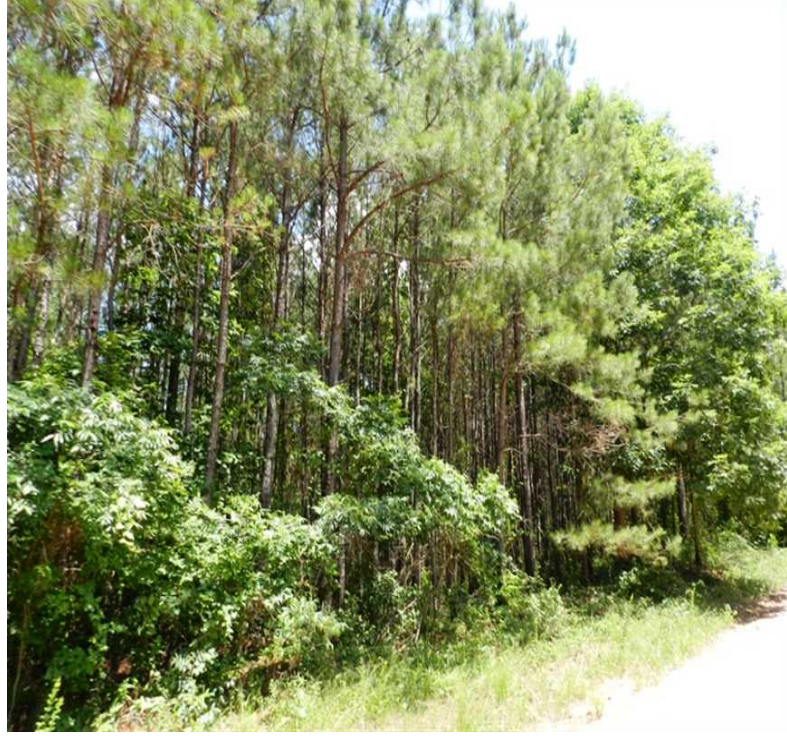

**Property Details:**

Price : \$505,000  
County : Marion  
Acreage : 336.75  
Address : Hamilton AL  
MOPLS ID : 39143

**Location :**

ID: 7890 Marion County, AL 336.75 Acres Asking \$505,000 (\$1,499 per acre)  
This 336.75± acre property is located north of Hamilton, in Marion County, Alabama and in close proximity to I-22. There is excellent access via County Roads 75, 122, & 325 on the south portion and via Nix Loop Road on the northwest. The property has beautiful unthinned pine timber with additional acres in mixed pine/hardwood. If you are interested in hunting, you will enjoy the fields and rolling topography which attract small game, turkey, and whitetails! Don't miss this excellent recreational/ timberland investment opportunity. Summary 47 acres of 22-year-old loblolly pine 208 acres of 20-year-old loblolly pine 74 acres of mixed pine/hardwood Remaining acreage in roads, fields, and utility right-of-ways Neither MOP-Southeast Land & Wildlife LLC nor the Seller(s) provides any warranties or guarantees, expressed or implied as to the accuracy of the information provided. The maps and property description are an approximate representation of the property and should not be viewed as a survey or timber appraisal. For more information or to schedule an appointment to view the property, call Nathan McCollum at (256) 345-0074 or email nmccollum@mossyoakproperties.com. We look forward to speaking with you.

Scan the code above with your mobile device or click it to go directly to the Mossy Oak Properties website for TRACT 7890

336.75 Acres  
Marion County  
GPS 34.2235 X -88.0284

Mossy Oak Properties Southeast Land & Wildlife  
www.selandandwildlife.com

336.75 Acres  
Marion County  
GPS 34.2235 X -88.0284

Mossy Oak Properties Southeast Land & Wildlife  
[www.selandandwildlife.com](http://www.selandandwildlife.com)

336.75 Acres  
Marion County  
GPS 34.2235 X -88.0284