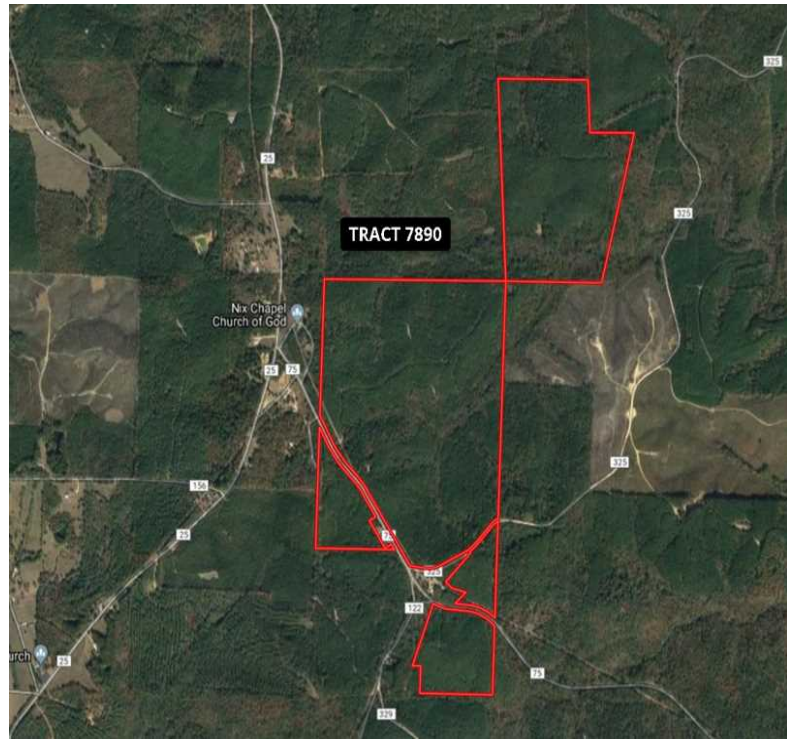

**Property Details:**

Price : \$505,000  
County : Marion  
Acreage : 336.75  
Address : Hamilton AL  
MOPLS ID : 39143

**Location :**

ID: 7890 Marion County, AL 336.75 Acres Asking \$505,000 (\$1,499 per acre)  
This 336.75± acre property is located north of Hamilton, in Marion County, Alabama and in close proximity to I-22. There is excellent access via County Roads 75, 122, & 325 on the south portion and via Nix Loop Road on the northwest. The property has beautiful unthinned pine timber with additional acres in mixed pine/hardwood. If you are interested in hunting, you will enjoy the fields and rolling topography which attract small game, turkey, and whitetails! Don't miss this excellent recreational/ timberland investment opportunity. Summary 47 acres of 22-year-old loblolly pine 208 acres of 20-year-old loblolly pine 74 acres of mixed pine/hardwood Remaining acreage in roads, fields, and utility right-of-ways Neither MOP-Southeast Land & Wildlife LLC nor the Seller(s) provides any warranties or guarantees, expressed or implied as to the accuracy of the information provided. The maps and property description are an approximate representation of the property and should not be viewed as a survey or timber appraisal. For more information or to schedule an appointment to view the property, call Nathan McCollum at (256) 345-0074 or email nmccollum@mossyoakproperties.com. We look forward to speaking with you.

Scan the code above with your mobile device or click it to go directly to the Mossy Oak Properties website for TRACT 7890

336.75 Acres  
Marion County  
GPS 34.2235 X -88.0284

Mossy Oak Properties Southeast Land & Wildlife  
www.selandandwildlife.com

336.75 Acres  
Marion County  
GPS 34.2235 X -88.0284

Mossy Oak Properties Southeast Land & Wildlife  
[www.selandandwildlife.com](http://www.selandandwildlife.com)

336.75 Acres  
Marion County  
GPS 34.2235 X -88.0284