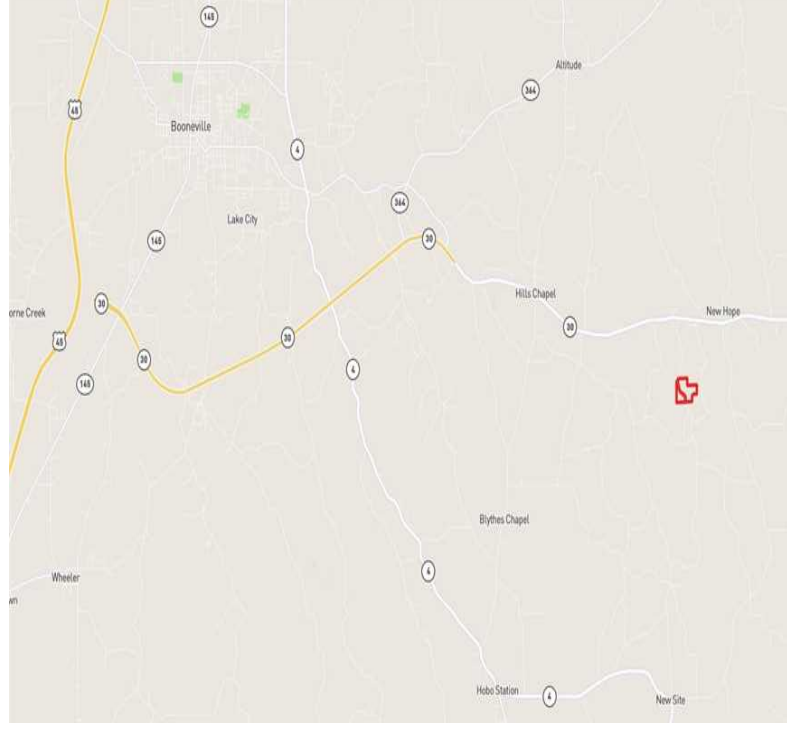

### Location :

51.94 Acres of Newly Planted Pine ID: 7781 Prentiss County, MS 51.94 Acres Asking \$59,000 (\$1,136 per acre) This tract is located on both sides of County Road 3321 in Prentiss County. Convenient to Tishomingo, Newsite, and Booneville. The newly planted loblolly pine is a great investment that will hold plenty of wildlife. Summary 48.28 acres of loblolly pine 2.32 acres of hardwood Remaining acreage in roads, fields, and utility right-of-ways For more information or to schedule an appointment to view the property, call Nathan McCollum at (256) 345-0074 or email [nmccollum@mossyoakproperties.com](mailto:nmccollum@mossyoakproperties.com). We also have other tracts that are not yet on-line that might fit what you are looking for. Give us a call and we'll help you find something that meets your needs!

Scan the code above with your mobile device or click it to go directly to the Mossy Oak Properties website for 51 Acres Newly Planted Pine

51.94 Acres  
Prentiss County  
GPS 34.6132 X -88.4065

Mossy Oak Properties Southeast Land & Wildlife  
[www.selandandwildlife.com](http://www.selandandwildlife.com)