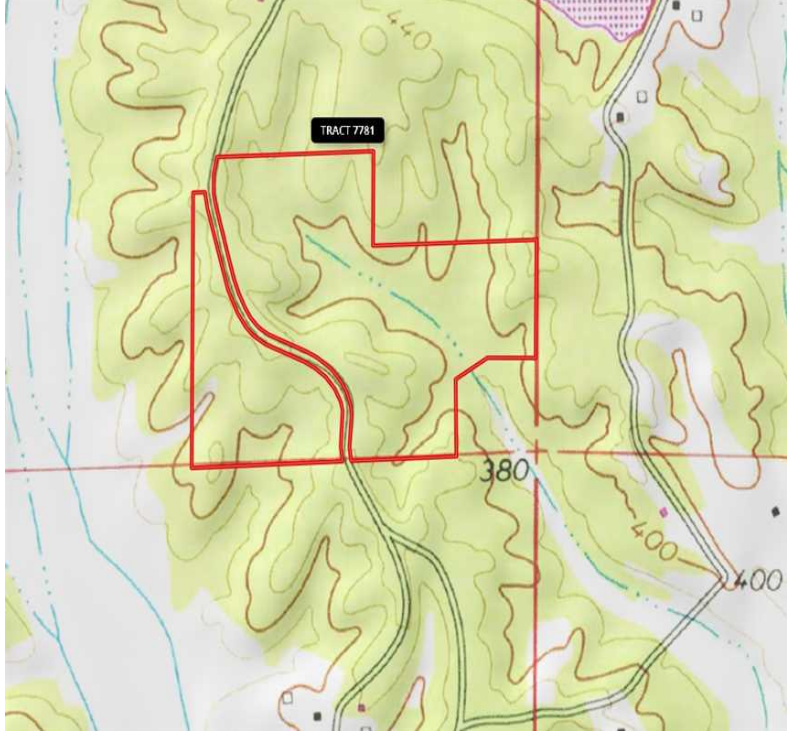

### Location :

51.94 Acres of Newly Planted Pine ID: 7781 Prentiss County, MS 51.94 Acres Asking \$59,000 (\$1,136 per acre) This tract is located on both sides of County Road 3321 in Prentiss County. Convenient to Tishomingo, Newsite, and Booneville. The newly planted loblolly pine is a great investment that will hold plenty of wildlife. Summary 48.28 acres of loblolly pine 2.32 acres of hardwood Remaining acreage in roads, fields, and utility right-of-ways For more information or to schedule an appointment to view the property, call Nathan McCollum at (256) 345-0074 or email [nmccollum@mossyoakproperties.com](mailto:nmccollum@mossyoakproperties.com). We also have other tracts that are not yet on-line that might fit what you are looking for. Give us a call and we'll help you find something that meets your needs!

Scan the code above with your mobile device or click it to go directly to the Mossy Oak Properties website for 51 Acres Newly Planted Pine

51.94 Acres  
Prentiss County  
GPS 34.6132 X -88.4065

Mossy Oak Properties Southeast Land & Wildlife  
[www.selandandwildlife.com](http://www.selandandwildlife.com)

51.94 Acres  
Prentiss County  
GPS 34.6132 X -88.4065

Mossy Oak Properties Southeast Land & Wildlife  
[www.selandandwildlife.com](http://www.selandandwildlife.com)

51.94 Acres  
Prentiss County  
GPS 34.6132 X -88.4065