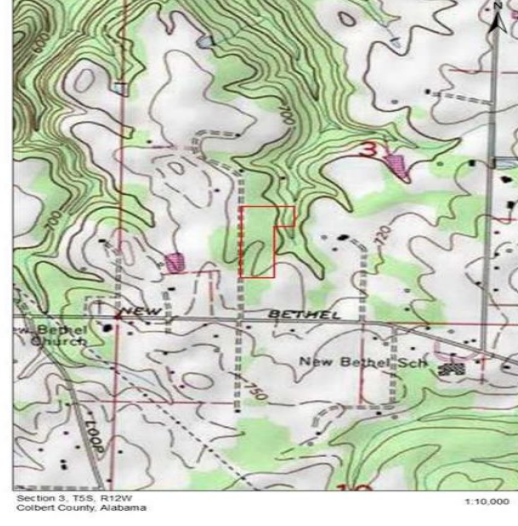

12 Acres, New Bethel Community, Colbert County

Property Details:

Price : \$72,000
County : Colbert
Acreage : 12.00
Address : Alexander Lane
MOPLS ID : 46535

Take advantage of lots of road frontage along Alexander Lane. A great place to build multiple houses or keep to yourself in a perfectly built dream home. Conveniently located 15 minutes from the Shoals in the New Bethel Community. Utilities are present. Asking \$72,000 (\$6,000 per acre).

12.00 Acres
 Colbert County
 GPS 34.6508 X -87.7878

Mossy Oak Properties Southeast Land & Wildlife
www.selandandwildlife.com

12.00 Acres
Colbert County
GPS 34.6508 X -87.7878

Mossy Oak Properties Southeast Land & Wildlife
www.selandandwildlife.com