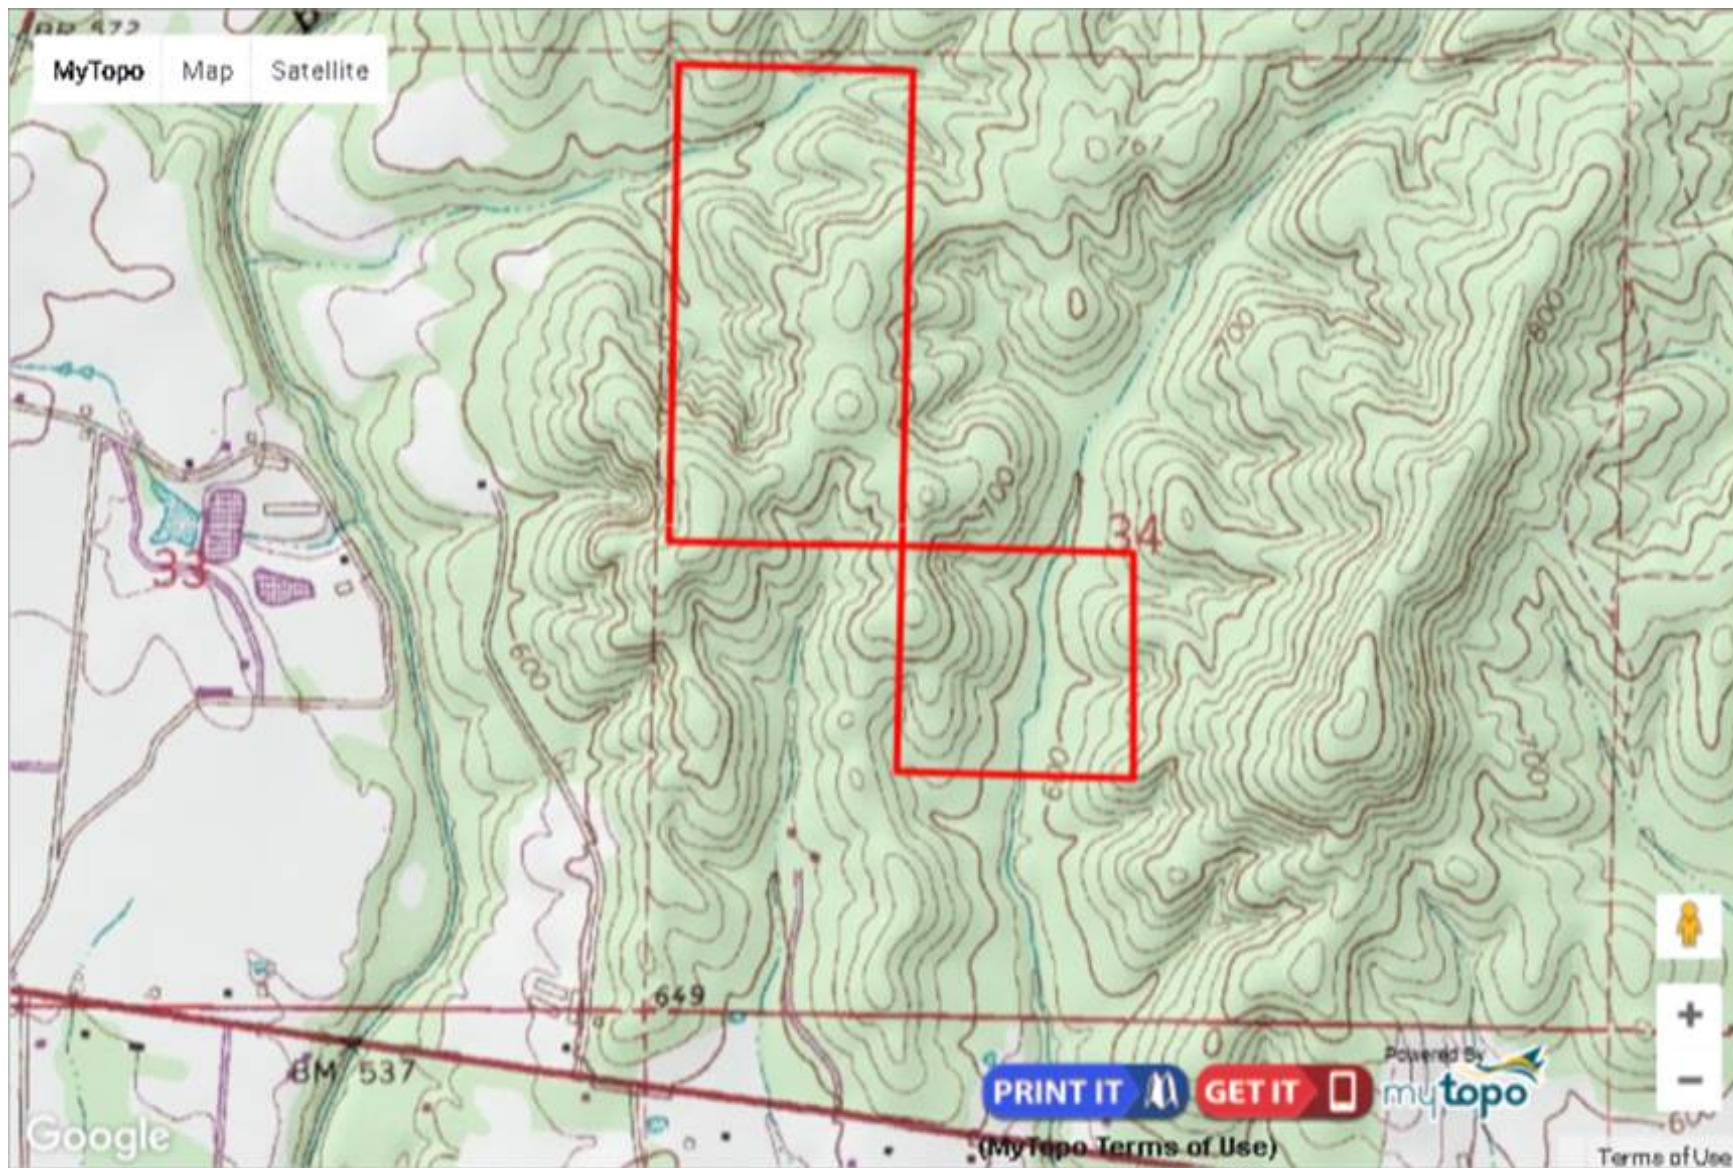

## 120 Acres of FINE Pine Timber in Marion County, Alabama

### Property Details:

Price : \$153,240  
County : Marion  
Acreage : 120.00  
Address :  
MOPLS ID : 27447

This 120+/- acre is a mixed-use recreational, timberland property with a fine stand of pine timber. There are 2 nice creeks on the property with hardwood timber along them. Convenient to Hamilton, Alabama the timber boats of 101 +/- acres of 15-year-old pine plantation and 19 +/- acres of hardwood timber.

120.00 Acres  
Marion County  
GPS 34.1403 X -87.7876

Mossy Oak Properties Southeast Land & Wildlife  
[www.selandandwildlife.com](http://www.selandandwildlife.com)

120.00 Acres  
Marion County  
GPS 34.1403 X -87.7876

Mossy Oak Properties Southeast Land & Wildlife  
[www.selandandwildlife.com](http://www.selandandwildlife.com)

120.00 Acres  
Marion County  
GPS 34.1403 X -87.7876

Mossy Oak Properties Southeast Land & Wildlife  
[www.selandandwildlife.com](http://www.selandandwildlife.com)