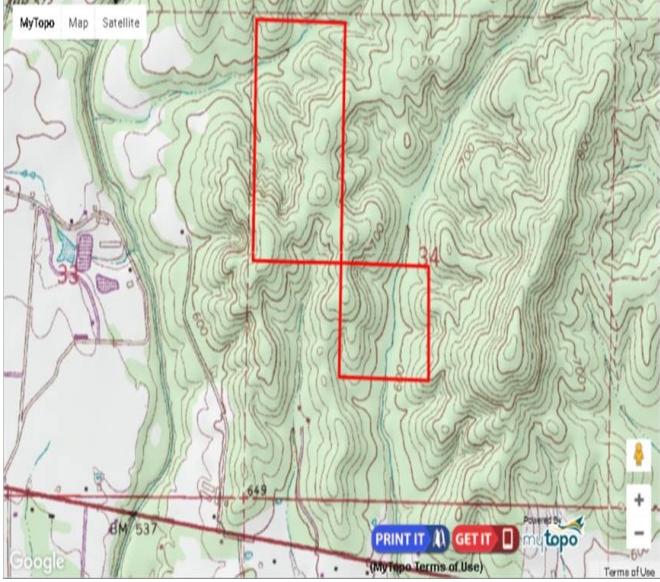

## 120 Acres of FINE Pine Timber in Marion County, Alabama

### Property Details:

Price : \$153,240  
County : Marion  
Acreage : 120.00  
Address :  
MOPLS ID : 27447

This 120+/- acre is a mixed-use recreational, timberland property with a fine stand of pine timber. There are 2 nice creeks on the property with hardwood timber along them. Convenient to Hamilton, Alabama the timber boats of 101 +/- acres of 15-year-old pine plantation and 19 +/- acres of hardwood timber.

120.00 Acres  
Marion County  
GPS 34.1403 X -87.7876

Mossy Oak Properties Southeast Land & Wildlife  
[www.selandandwildlife.com](http://www.selandandwildlife.com)

120.00 Acres  
Marion County  
GPS 34.1403 X -87.7876

Mossy Oak Properties Southeast Land & Wildlife  
[www.selandandwildlife.com](http://www.selandandwildlife.com)

120.00 Acres  
Marion County  
GPS 34.1403 X -87.7876

Mossy Oak Properties Southeast Land & Wildlife  
[www.selandandwildlife.com](http://www.selandandwildlife.com)