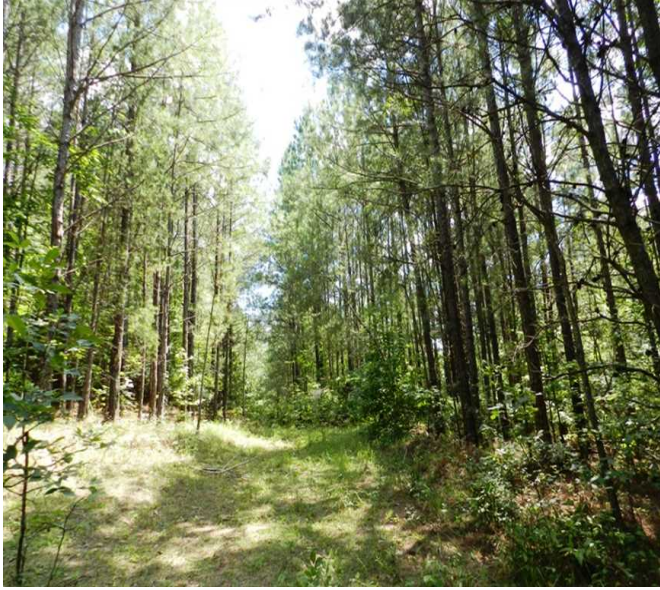

120.00 Acres
Marion County
GPS 34.1403 X -87.7876

Mossy Oak Properties Southeast Land & Wildlife
www.selandandwildlife.com