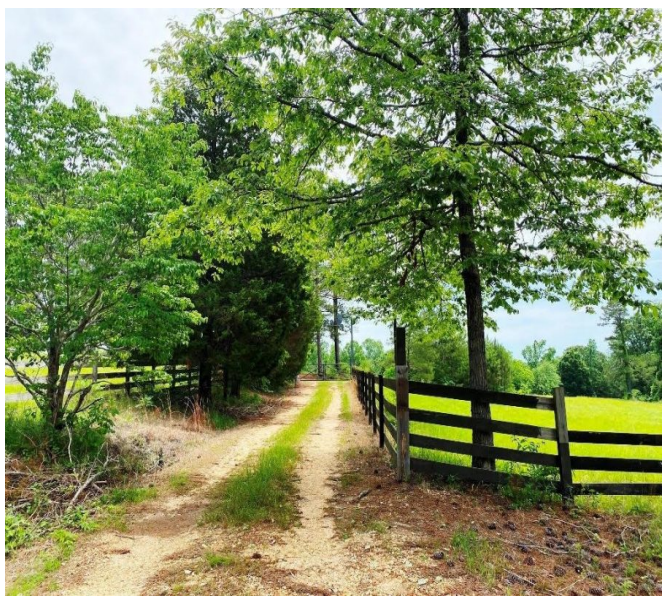

160.00 Acres
Marion County
GPS 34.080679 X -87.810884

Mossy Oak Properties Southeast Land & Wildlife
www.selandandwildlife.com