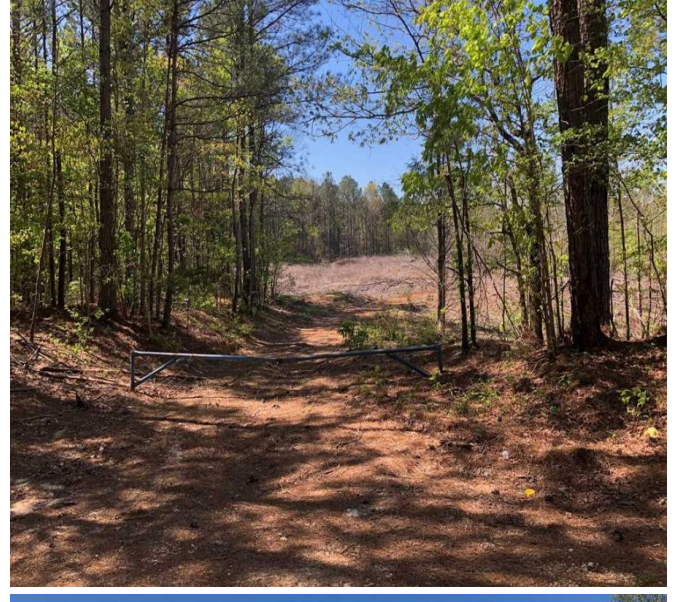

Barbar McCallum
P. (202) 343-0374
mccallum@mossyoakproperties.com
1229 Hwy 73 East, Tusculum, AL, 36074