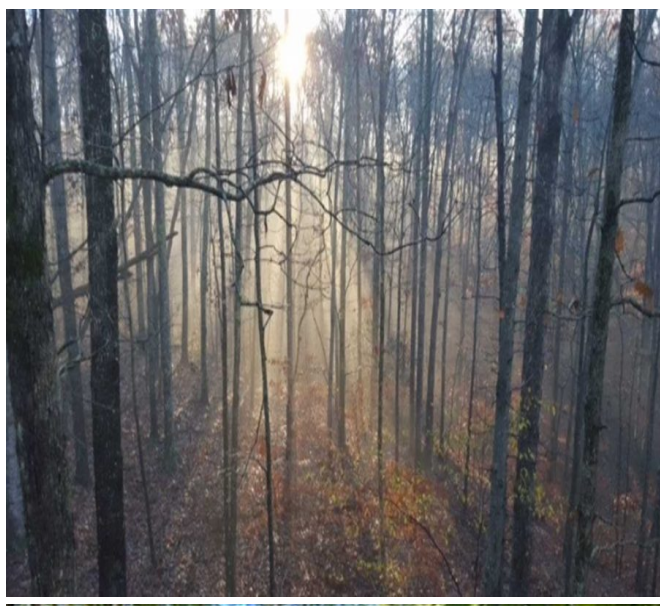

19.00 Acres
Giles County
GPS 35.1434 X -87.1014

Mossy Oak Properties Southeast Land & Wildlife
www.selandandwildlife.com