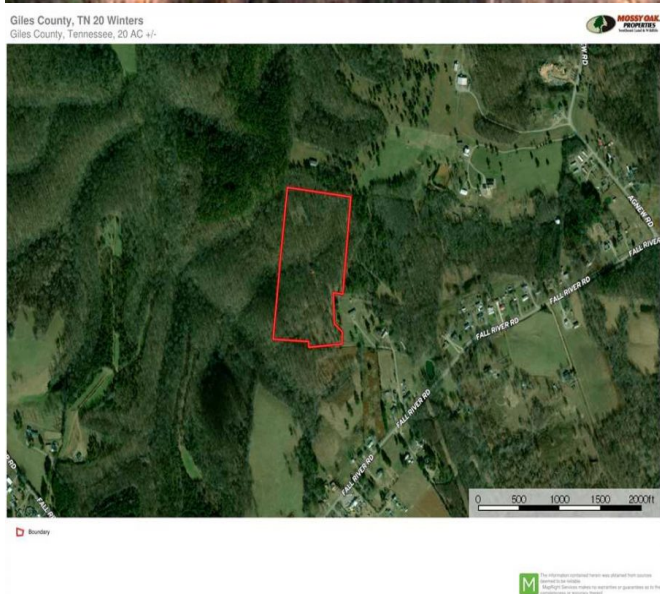

## 19 +/- acres of Hunting Land with Cabin in Giles County, TN

### Property Details:

Price : \$125,000

County : Giles

Acreage : 19.00

Address : Goodspring, TN

MOPLS ID : 55989

This recreational retreat is located in Giles County, TN. The property includes 19 +/- acres of old growth hardwood, a year-round stream, two food plots with hunting houses, and beautiful views. There is a 728 square foot off-the-grid cabin that consists of 3 bedrooms, 1 bathroom, kitchen, and living room. The electricity is powered by a gas generator and there is a water supply tank. The outbuilding with generator is included, as well as an outdoor fireplace. If you are looking for an off-the-grid recreational retreat, with quality deer and turkey, you do not want to miss this opportunity.

19.00 Acres  
 Giles County  
 GPS 35.1434 X -87.1014

Mossy Oak Properties Southeast Land & Wildlife  
[www.selandandwildlife.com](http://www.selandandwildlife.com)

19.00 Acres  
Giles County  
GPS 35.1434 X -87.1014