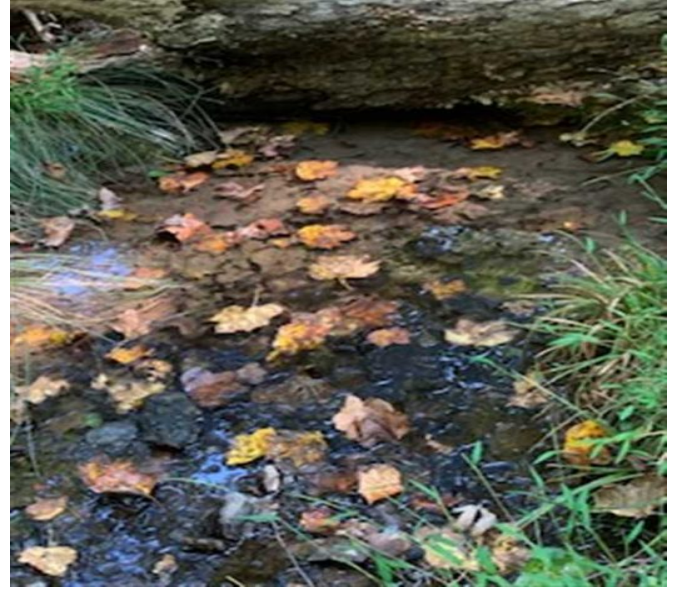

19.00 Acres
Giles County
GPS 35.1434 X -87.1014

Mossy Oak Properties Southeast Land & Wildlife
www.selandandwildlife.com