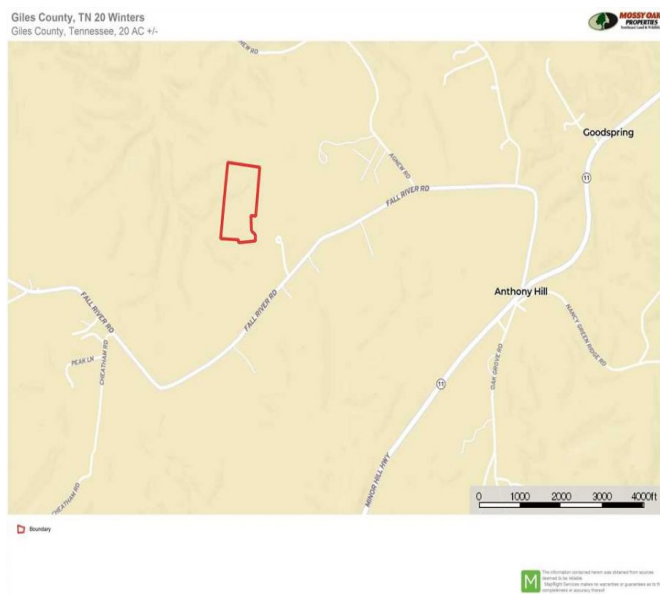

## 19 +/- acres of Hunting Land with Cabin in Giles County, TN

### Property Details:

Price : \$125,000

County : Giles

Acreage : 19.00

Address : Goodspring, TN

MOPLS ID : 55989

This recreational retreat is located in Giles County, TN. The property includes 19 +/- acres of old growth hardwood, a year-round stream, two food plots with hunting houses, and beautiful views. There is a 728 square foot off-the-grid cabin that consists of 3 bedrooms, 1 bathroom, kitchen, and living room. The electricity is powered by a gas generator and there is a water supply tank. The outbuilding with generator is included, as well as an outdoor fireplace. If you are looking for an off-the-grid recreational retreat, with quality deer and turkey, you do not want to miss this opportunity.

19.00 Acres  
 Giles County  
 GPS 35.1434 X -87.1014

Mossy Oak Properties Southeast Land & Wildlife  
[www.selandandwildlife.com](http://www.selandandwildlife.com)

19.00 Acres  
Giles County  
GPS 35.1434 X -87.1014