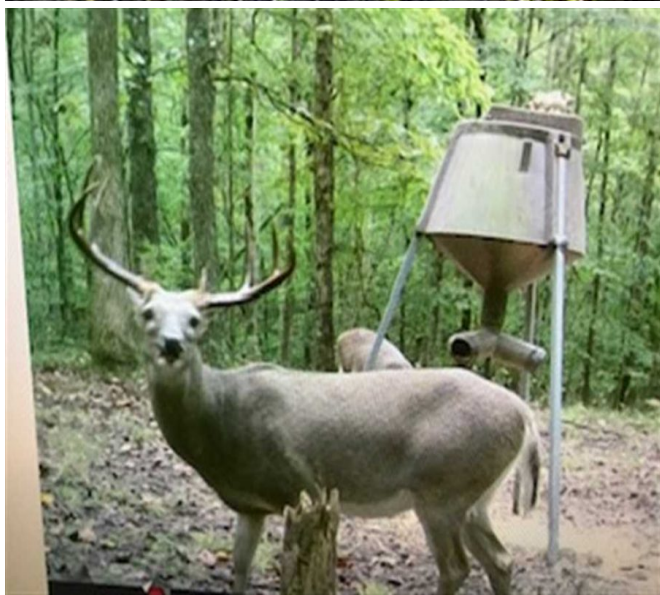

19.00 Acres
Giles County
GPS 35.1434 X -87.1014

Mossy Oak Properties Southeast Land & Wildlife
www.selandandwildlife.com