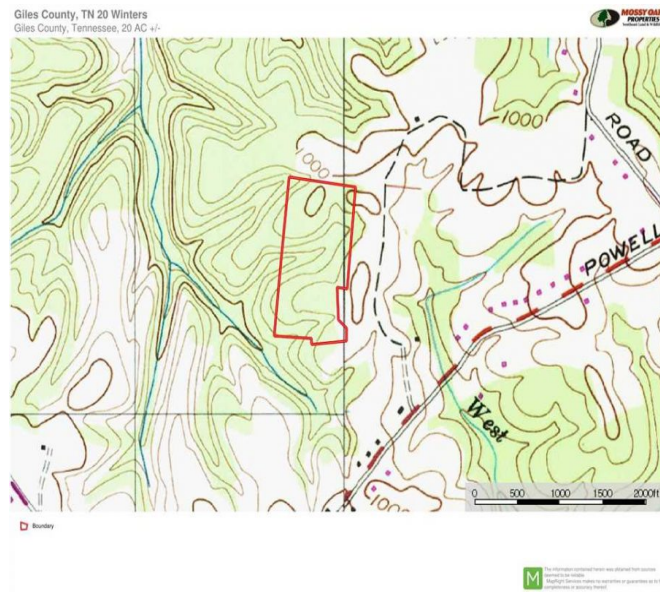

## 19 +/- acres of Hunting Land with Cabin in Giles County, TN

### Property Details:

Price : \$125,000

County : Giles

Acreage : 19.00

Address : Goodspring, TN

MOPLS ID : 55989

This recreational retreat is located in Giles County, TN. The property includes 19 +/- acres of old growth hardwood, a year-round stream, two food plots with hunting houses, and beautiful views. There is a 728 square foot off-the-grid cabin that consists of 3 bedrooms, 1 bathroom, kitchen, and living room. The electricity is powered by a gas generator and there is a water supply tank. The outbuilding with generator is included, as well as an outdoor fireplace. If you are looking for an off-the-grid recreational retreat, with quality deer and turkey, you do not want to miss this opportunity.

19.00 Acres  
 Giles County  
 GPS 35.1434 X -87.1014

Mossy Oak Properties Southeast Land & Wildlife  
[www.selandandwildlife.com](http://www.selandandwildlife.com)

19.00 Acres  
Giles County  
GPS 35.1434 X -87.1014