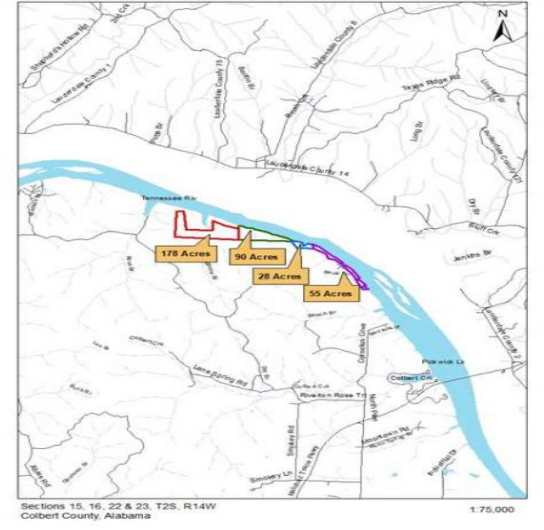

**Property Details:**

Price : \$28,000

County : Colbert

Acreage : 28.00

Address : Riverton Rose Trail

MOPLS ID : 48595

28.00 ACRES COLBERT COUNTY, ALABAMA | \$28,000

Check out this 351+/- acres north of Riverton-Rose Trail Road in Colbert County, Alabama. The property is located in Sections 15, 16, 22 & 23, T2S, R14W and has approximately four miles of river frontage along the south bank of the Tennessee River. The timber component is primarily mature hardwood. There are numerous interior roads and trails. Public road access is not available to any of the property. These parcels have been divided into 178, 90, 28, & 55 +/- acres respectively and may be purchased individually or as a whole as follows:

28.00 Acres  
Colbert County  
GPS 34.8155 X -88.0515

Mossy Oak Properties Southeast Land & Wildlife  
[www.selandandwildlife.com](http://www.selandandwildlife.com)

28.00 Acres  
Colbert County  
GPS 34.8155 X -88.0515

Mossy Oak Properties Southeast Land & Wildlife  
[www.selandandwildlife.com](http://www.selandandwildlife.com)

28.00 Acres  
Colbert County  
GPS 34.8155 X -88.0515

Mossy Oak Properties Southeast Land & Wildlife  
[www.selandandwildlife.com](http://www.selandandwildlife.com)