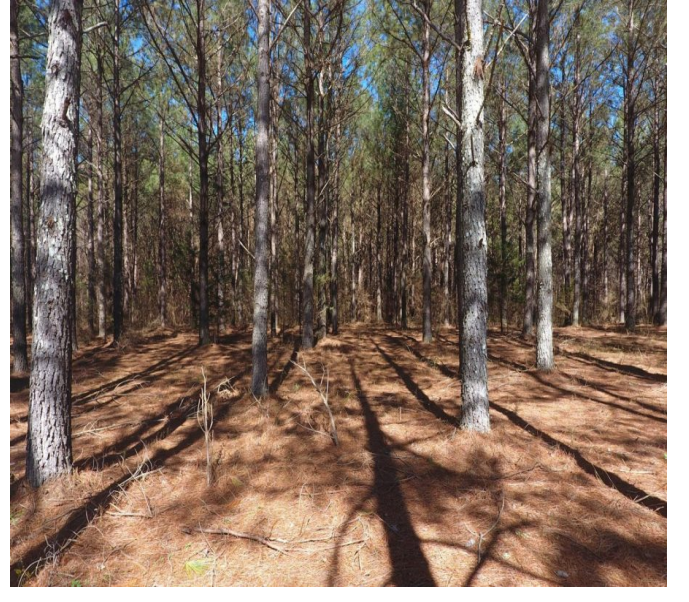

413.00 Acres
Lawrence County
GPS 34.6135406 X -87.3305264

Mossy Oak Properties Southeast Land & Wildlife
www.selandandwildlife.com