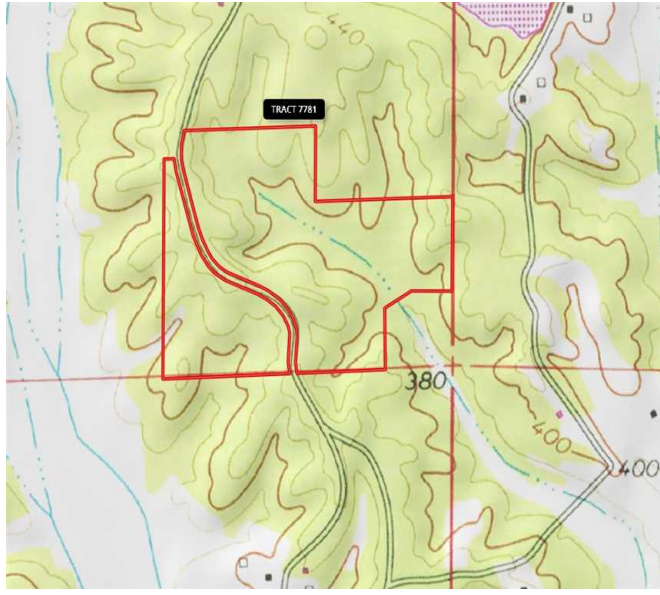

FOR SALE: 50 acres, newly planted pine tract, County Road 3321 Prentiss County, Mississippi

Property Details:

Price : \$55,000

County : Prentiss

Acreage : 51.60

Address : County Road 3321

MOPLS ID : 40153

51.94 acres land for sale on both sides of County Road 3321 in Prentiss County, Mississippi near the Burton and New Hope Communities. The tract consists of 47.96 acres of Loblolly Pine and 2.31 acres of hardwood. The newly planted loblolly pine is an attraction for turkey and deer and a great future investment!

51.60 Acres
Prentiss County
GPS 34.6132 X -88.4065

Mossy Oak Properties Southeast Land & Wildlife
www.selandandwildlife.com

51.60 Acres
Prentiss County
GPS 34.6132 X -88.4065

Mossy Oak Properties Southeast Land & Wildlife
www.selandandwildlife.com

51.60 Acres
Prentiss County
GPS 34.6132 X -88.4065

Mossy Oak Properties Southeast Land & Wildlife
www.selandandwildlife.com