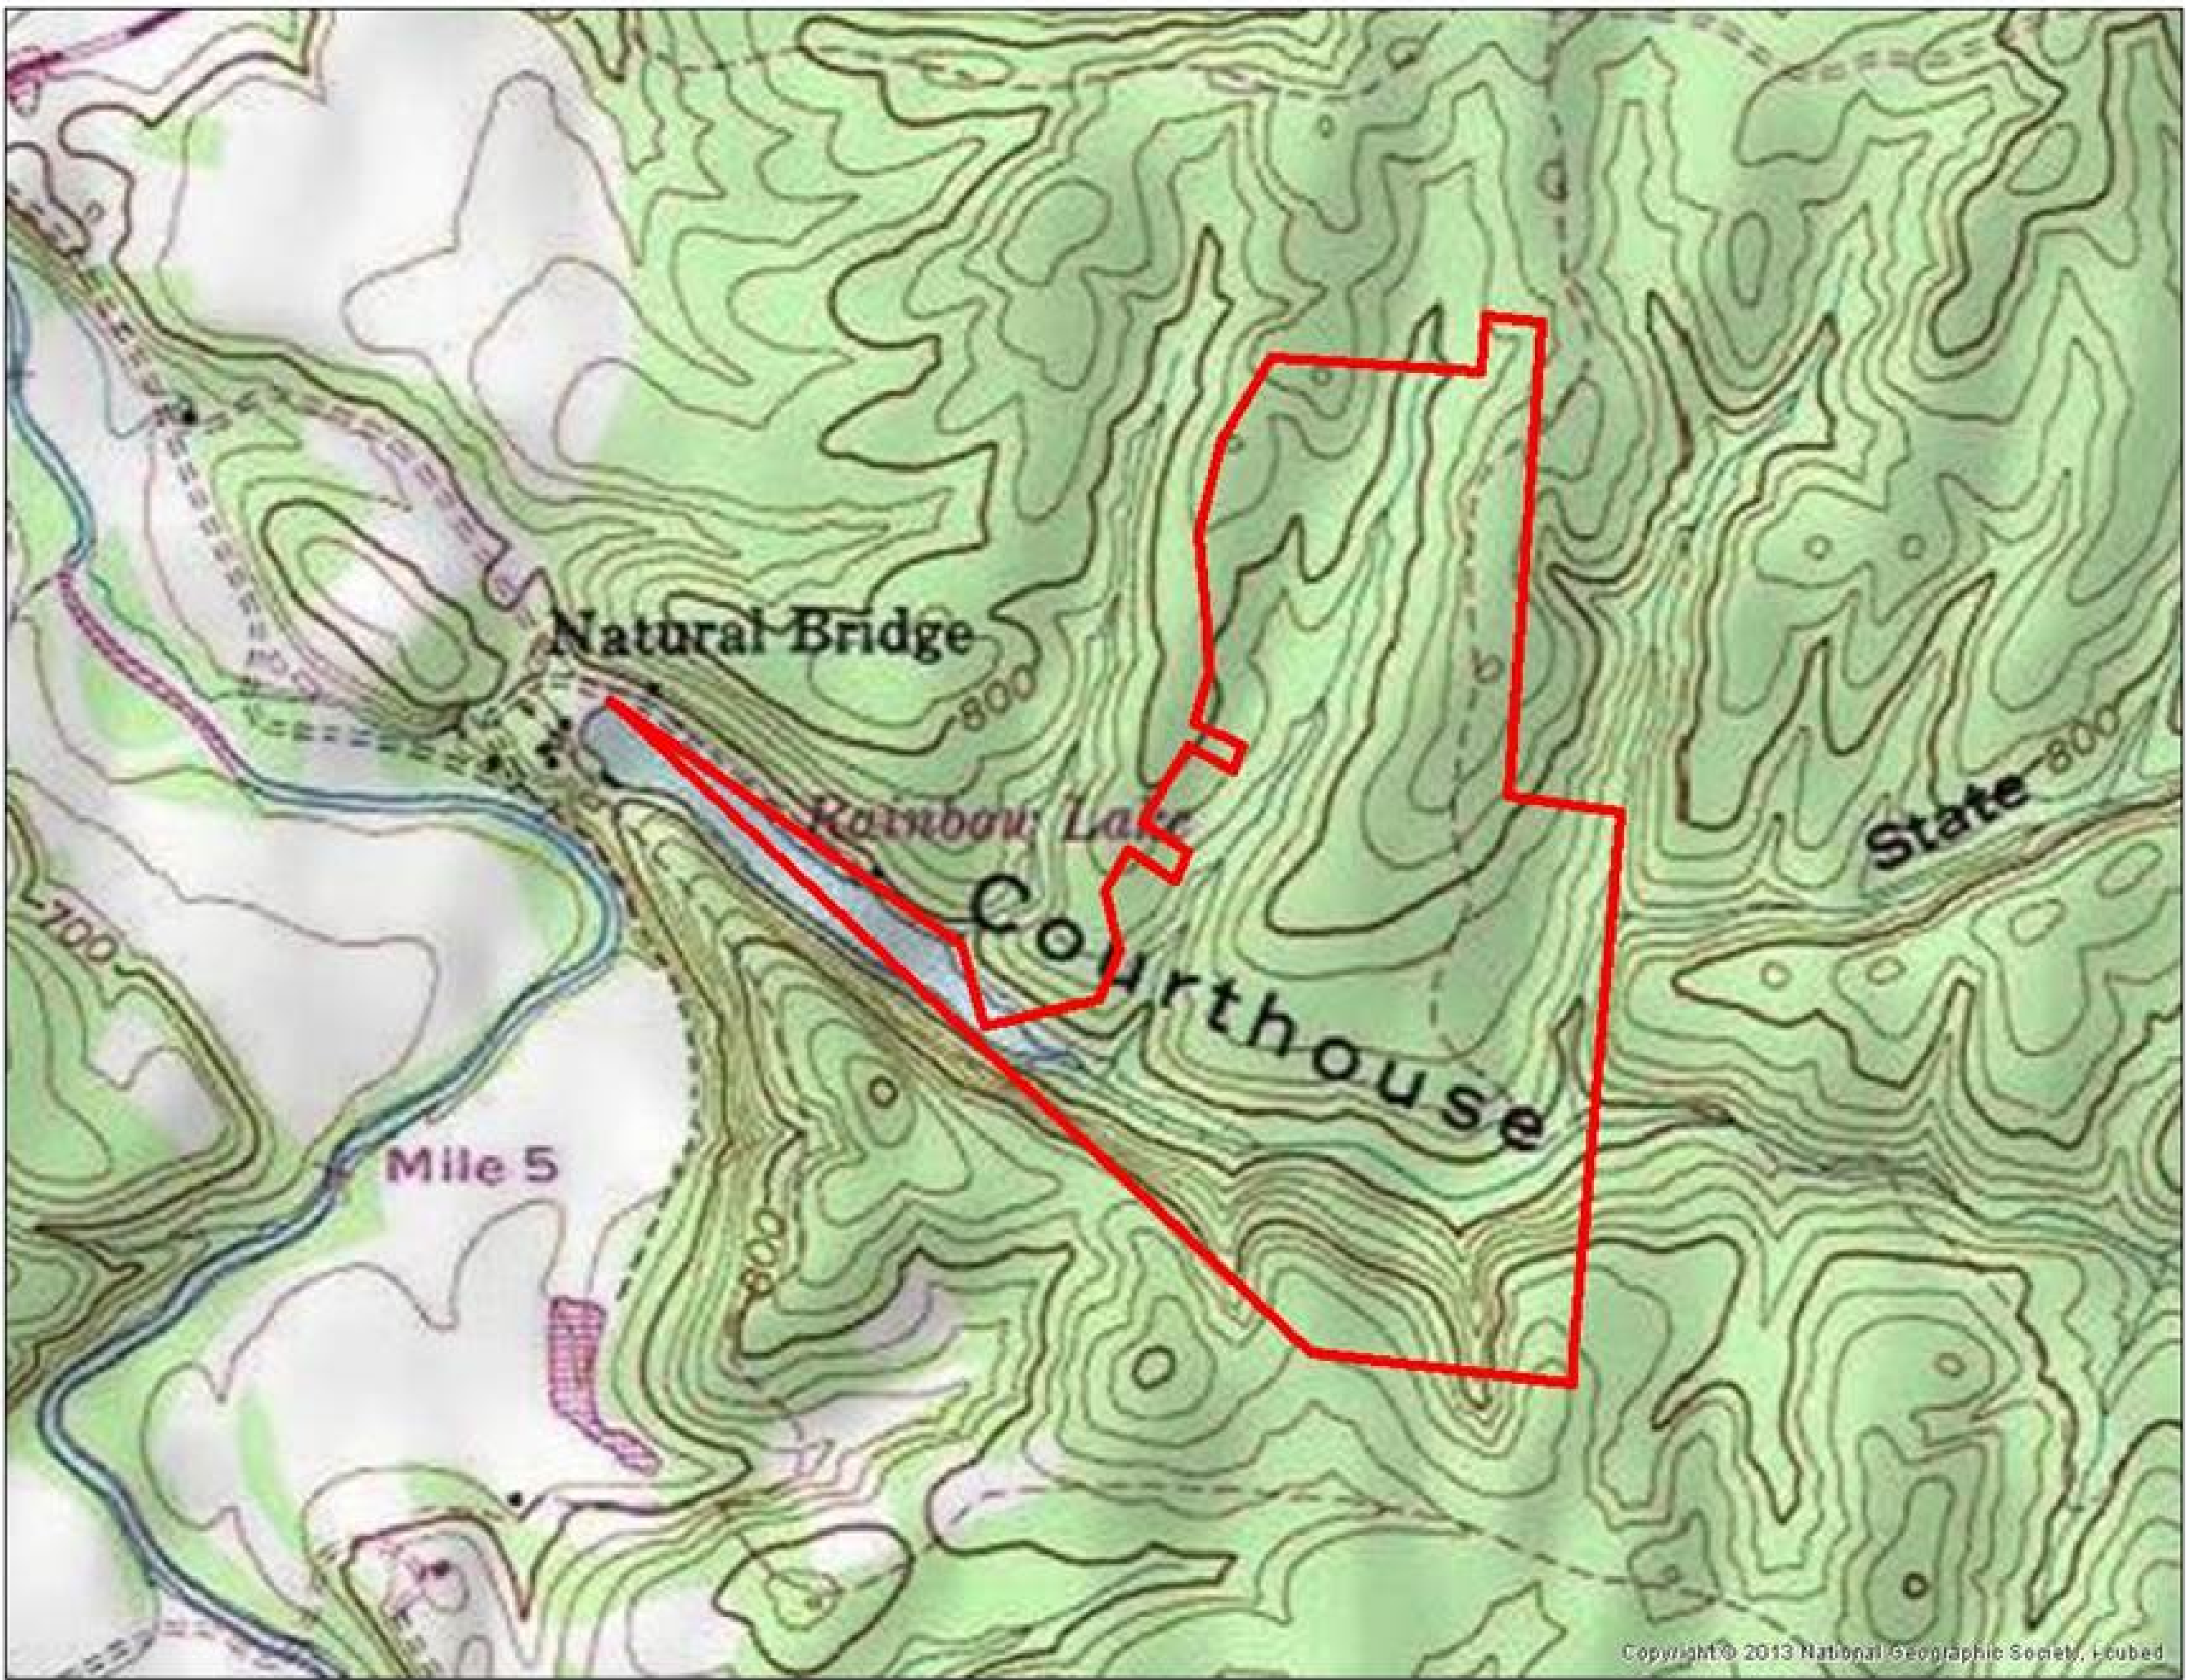

Property Details:

Price : \$189,000

County : Wayne

Acreage : 126.00

Address :

MOPLS ID : 20658

This 126 +/- acre property has a very nice stand of hardwood timber with food plots. A large creek traverses through the property. Water and power are available.

126 acre property, Wayne County, creek

126.00 Acres
Wayne County
GPS 35.4069 X -87.6546

Mossy Oak Properties Southeast Land & Wildlife
www.selandandwildlife.com

126.00 Acres
Wayne County
GPS 35.4069 X -87.6546

Mossy Oak Properties Southeast Land & Wildlife
www.selandandwildlife.com

126.00 Acres
Wayne County
GPS 35.4069 X -87.6546

Mossy Oak Properties Southeast Land & Wildlife
www.selandandwildlife.com