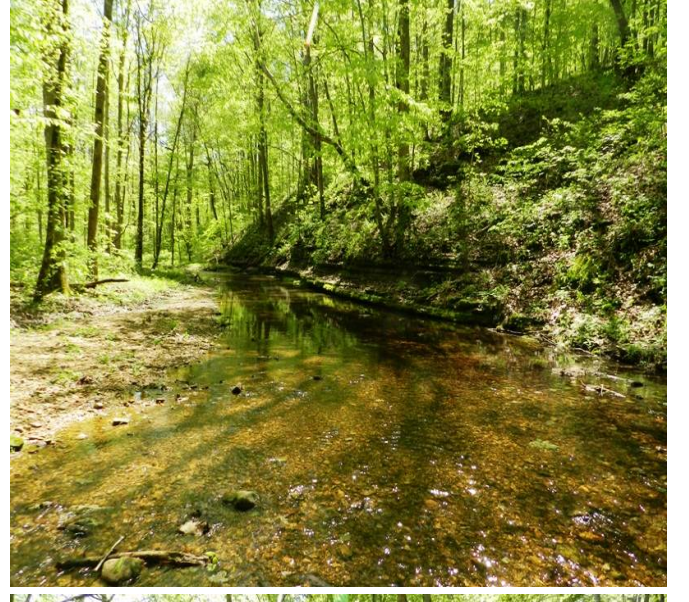

126.00 Acres
Wayne County
GPS 35.4069 X -87.6546

Mossy Oak Properties Southeast Land & Wildlife
www.selandandwildlife.com