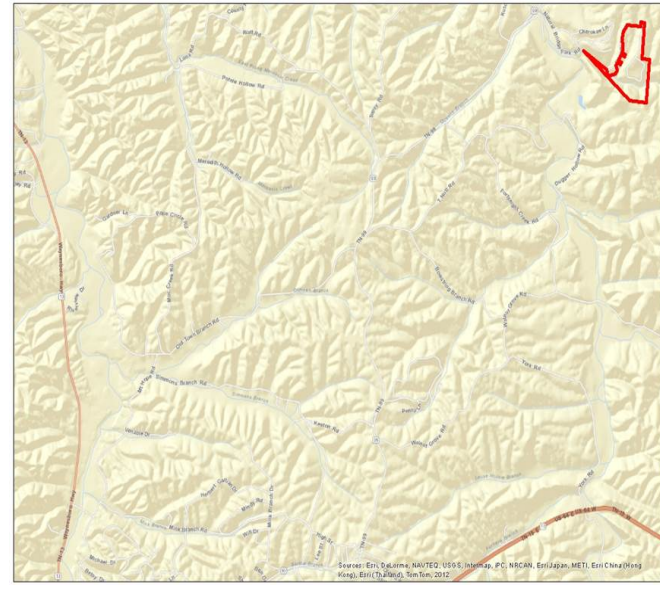

Property Details:

Price : \$189,000

County : Wayne

Acreage : 126.00

Address :

MOPLS ID : 20658

This 126 +/- acre property has a very nice stand of hardwood timber with food plots. A large creek traverses through the property. Water and power are available.

126 acre property, Wayne County, creek

126.00 Acres
Wayne County
GPS 35.4069 X -87.6546

Mossy Oak Properties Southeast Land & Wildlife
www.selandandwildlife.com

126.00 Acres
Wayne County
GPS 35.4069 X -87.6546

Mossy Oak Properties Southeast Land & Wildlife
www.selandandwildlife.com

126.00 Acres
Wayne County
GPS 35.4069 X -87.6546

Mossy Oak Properties Southeast Land & Wildlife
www.selandandwildlife.com