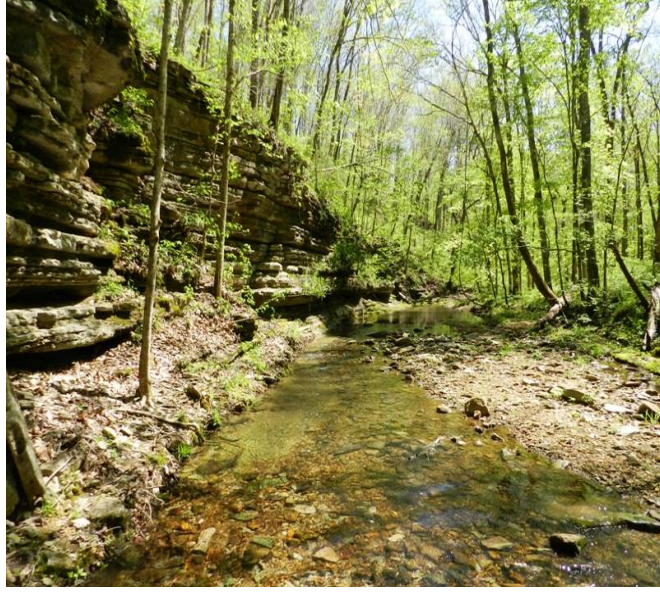

126.00 Acres
Wayne County
GPS 35.4069 X -87.6546

Mossy Oak Properties Southeast Land & Wildlife
www.selandandwildlife.com