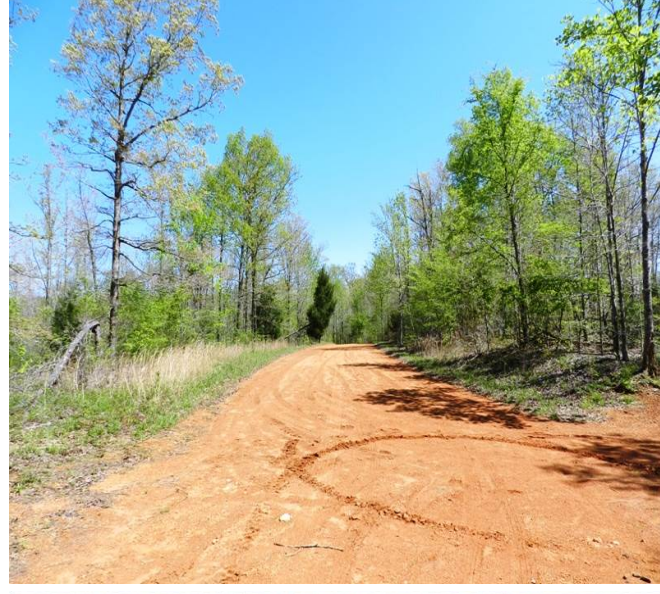

Property Details:

Price : \$189,000

County : Wayne

Acreage : 126.00

Address :

MOPLS ID : 20658

This 126 +/- acre property has a very nice stand of hardwood timber with food plots. A large creek traverses through the property. Water and power are available.

126 acre property, Wayne County, creek

126.00 Acres
Wayne County
GPS 35.4069 X -87.6546

Mossy Oak Properties Southeast Land & Wildlife
www.selandandwildlife.com

126.00 Acres
Wayne County
GPS 35.4069 X -87.6546