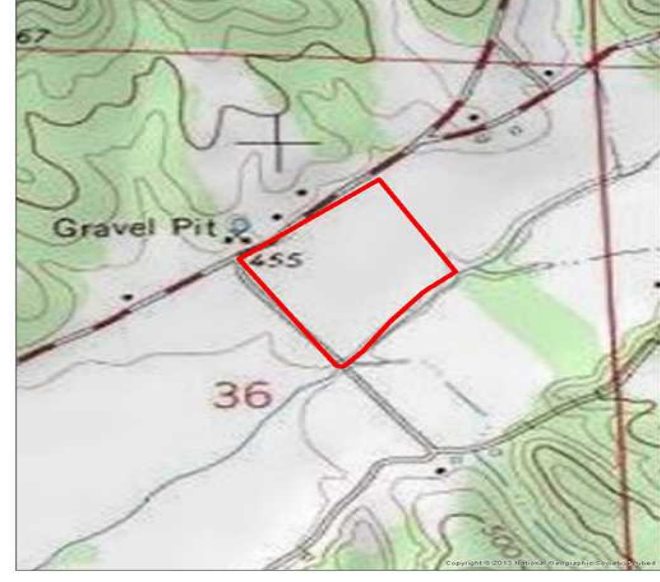

Property Details:

Price : \$34,369
County : Franklin
Acreage : 20.83
Address :
MOPLS ID : 23123

Don't miss out on this 20.83 acres of Bottomland Pine. Hurricane Creek meanders along the southern boundary to the property.

20.83 Acres
Franklin County
GPS 34.3318 X -88.1658

Mossy Oak Properties Southeast Land & Wildlife
www.selandandwildlife.com

20.83 Acres
Franklin County
GPS 34.3318 X -88.1658

Mossy Oak Properties Southeast Land & Wildlife
www.selandandwildlife.com

20.83 Acres
Franklin County
GPS 34.3318 X -88.1658

Mossy Oak Properties Southeast Land & Wildlife
www.selandandwildlife.com