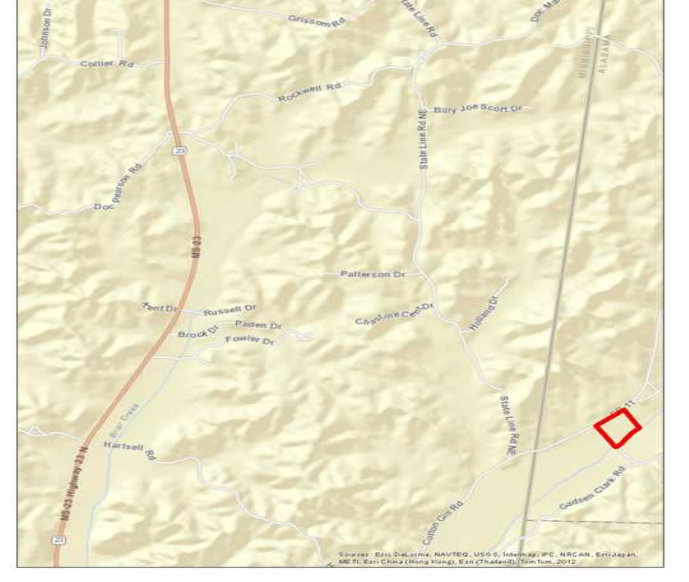

Property Details:

Price : \$34,369
County : Franklin
Acreage : 20.83
Address :
MOPLS ID : 23123

Don't miss out on this 20.83 acres of Bottomland Pine. Hurricane Creek meanders along the southern boundary to the property.

20.83 Acres
Franklin County
GPS 34.3318 X -88.1658

Mossy Oak Properties Southeast Land & Wildlife
www.selandandwildlife.com

20.83 Acres
Franklin County
GPS 34.3318 X -88.1658

Mossy Oak Properties Southeast Land & Wildlife
www.selandandwildlife.com

20.83 Acres
Franklin County
GPS 34.3318 X -88.1658

Mossy Oak Properties Southeast Land & Wildlife
www.selandandwildlife.com