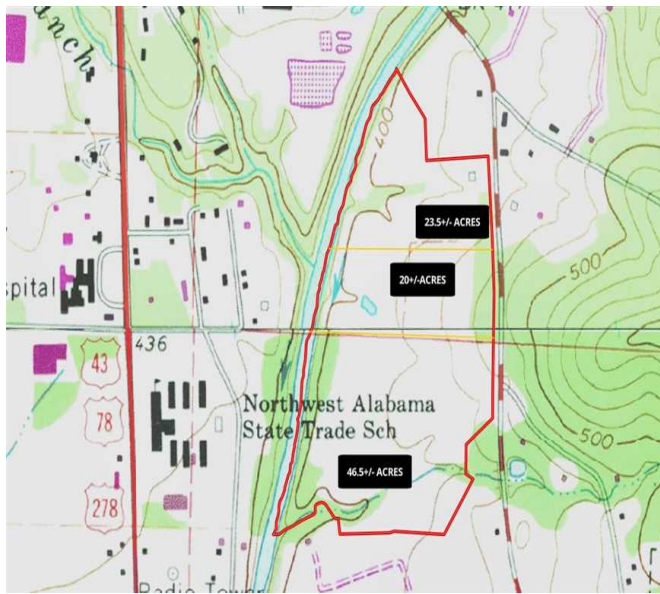

30 Acres Land for Sale Marion County, Alabama

Property Details:

Price : \$105,000
County : Marion
Acreage : 30.00
Address : Hamilton, AL
MOPLS ID : 46042

Located just five minutes from city shopping, entertainment, and medical care, this 30 acres on the Buttahatchie River is ideal for waterfront development, boating, canoeing, fishing, wildlife viewing, hunting, and real estate investment. The property is half-open and half-timbered. Don't miss this great opportunity to live on the water just minutes from town! Need more or less acreage?

30.00 Acres
Marion County
GPS 34.1252 X -87.9804

Mossy Oak Properties Southeast Land & Wildlife
www.selandandwildlife.com

30.00 Acres
Marion County
GPS 34.1252 X -87.9804

Mossy Oak Properties Southeast Land & Wildlife
www.selandandwildlife.com