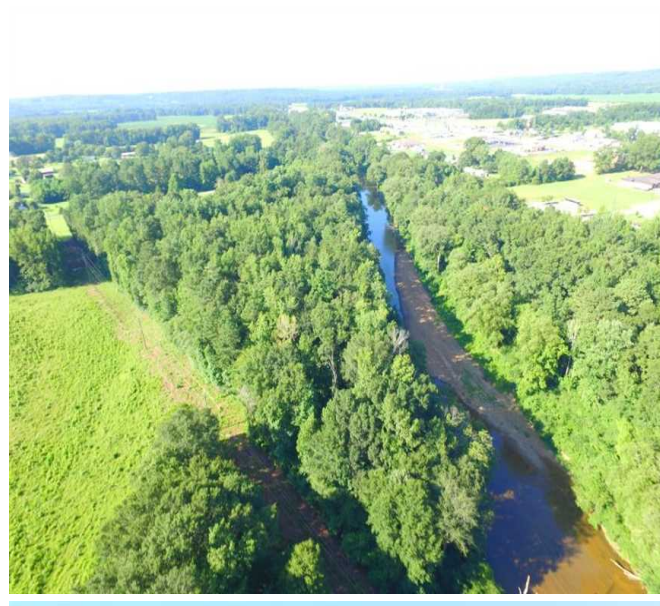

30 Acres Land for Sale Marion County, Alabama

Property Details:

Price : \$105,000
County : Marion
Acreage : 30.00
Address : Hamilton, AL
MOPLS ID : 46042

Located just five minutes from city shopping, entertainment, and medical care, this 30 acres on the Buttahatchie River is ideal for waterfront development, boating, canoeing, fishing, wildlife viewing, hunting, and real estate investment. The property is half-open and half-timbered. Don't miss this great opportunity to live on the water just minutes from town! Need more or less acreage?

30.00 Acres
Marion County
GPS 34.1252 X -87.9804

Mossy Oak Properties Southeast Land & Wildlife
www.selandandwildlife.com

30.00 Acres
Marion County
GPS 34.1252 X -87.9804

Mossy Oak Properties Southeast Land & Wildlife
www.selandandwildlife.com