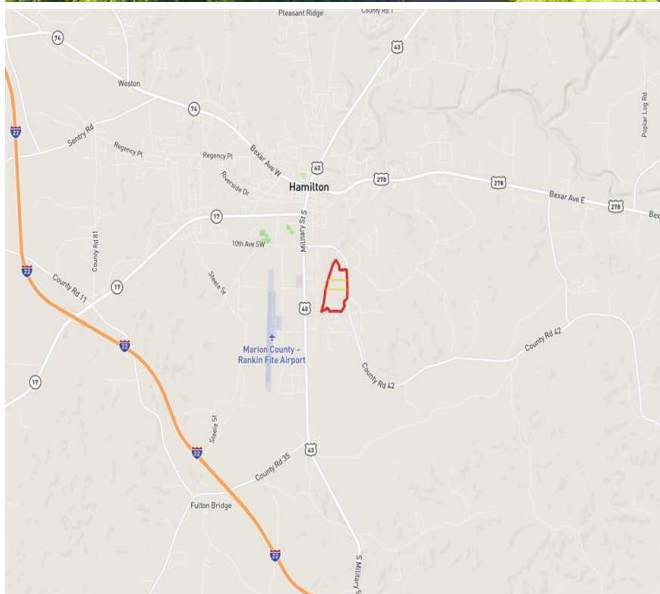

30 Acres Land for Sale Marion County, Alabama

Property Details:

Price : \$105,000
County : Marion
Acreage : 30.00
Address : Hamilton, AL
MOPLS ID : 46042

Located just five minutes from city shopping, entertainment, and medical care, this 30 acres on the Buttahatchie River is ideal for waterfront development, boating, canoeing, fishing, wildlife viewing, hunting, and real estate investment. The property is half-open and half-timbered. Don't miss this great opportunity to live on the water just minutes from town! Need more or less acreage?

30.00 Acres
Marion County
GPS 34.1252 X -87.9804

Mossy Oak Properties Southeast Land & Wildlife
www.selandandwildlife.com

30.00 Acres
Marion County
GPS 34.1252 X -87.9804

Mossy Oak Properties Southeast Land & Wildlife
www.selandandwildlife.com