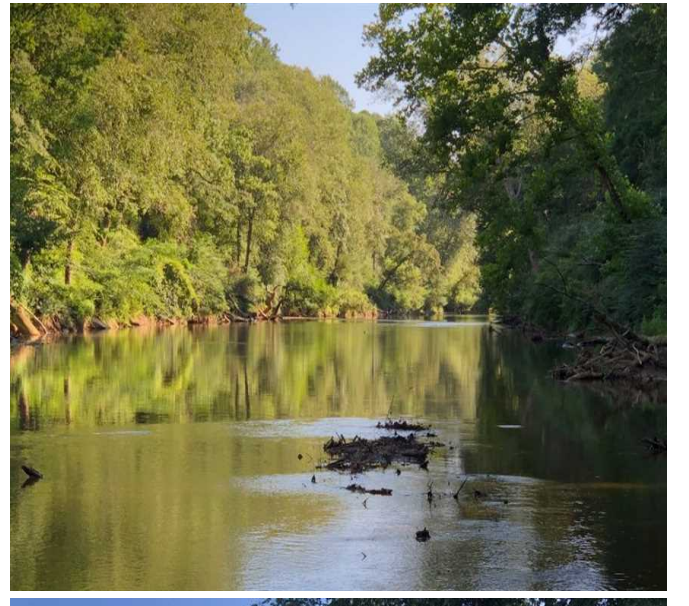

30.00 Acres
Marion County
GPS 34.1252 X -87.9804

Mossy Oak Properties Southeast Land & Wildlife
www.selandandwildlife.com