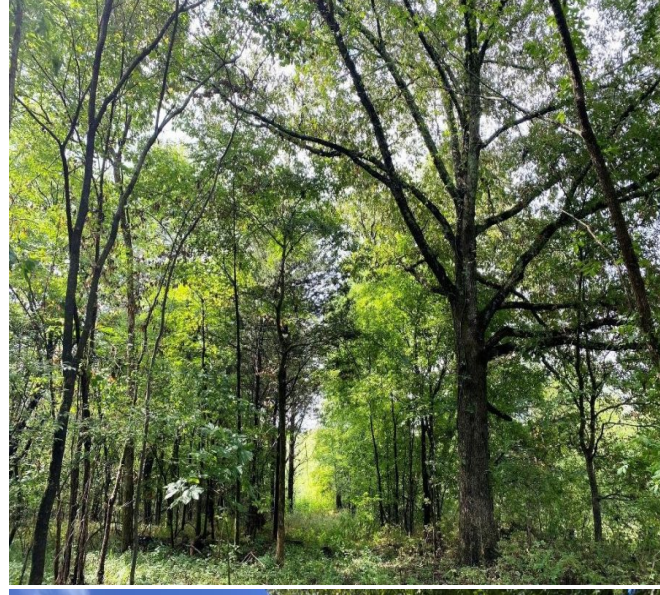

50.00 Acres
Colbert County
GPS 34.735817 X -87.987443

Mossy Oak Properties Southeast Land & Wildlife
www.selandandwildlife.com