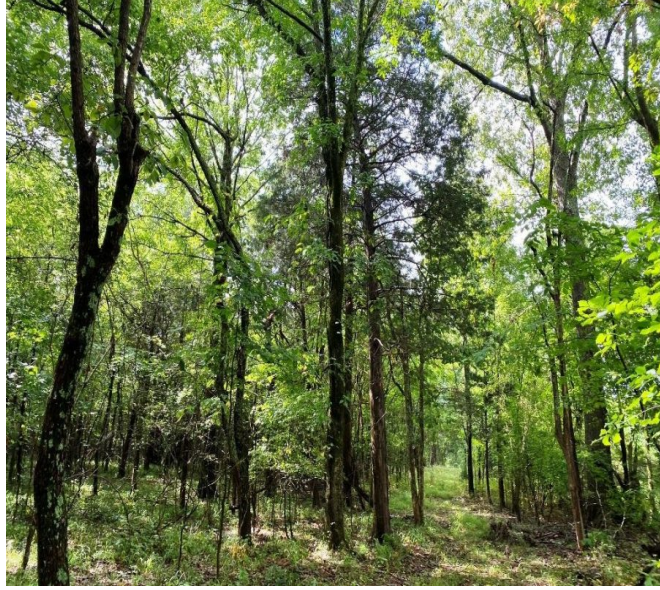

50.00 Acres
Colbert County
GPS 34.735817 X -87.987443

Mossy Oak Properties Southeast Land & Wildlife
www.selandandwildlife.com