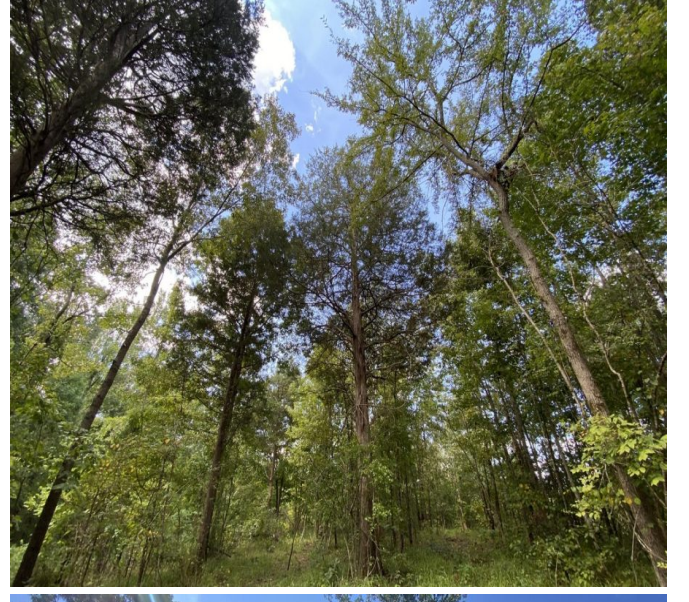

50.00 Acres
Colbert County
GPS 34.735817 X -87.987443

Mossy Oak Properties Southeast Land & Wildlife
www.selandandwildlife.com