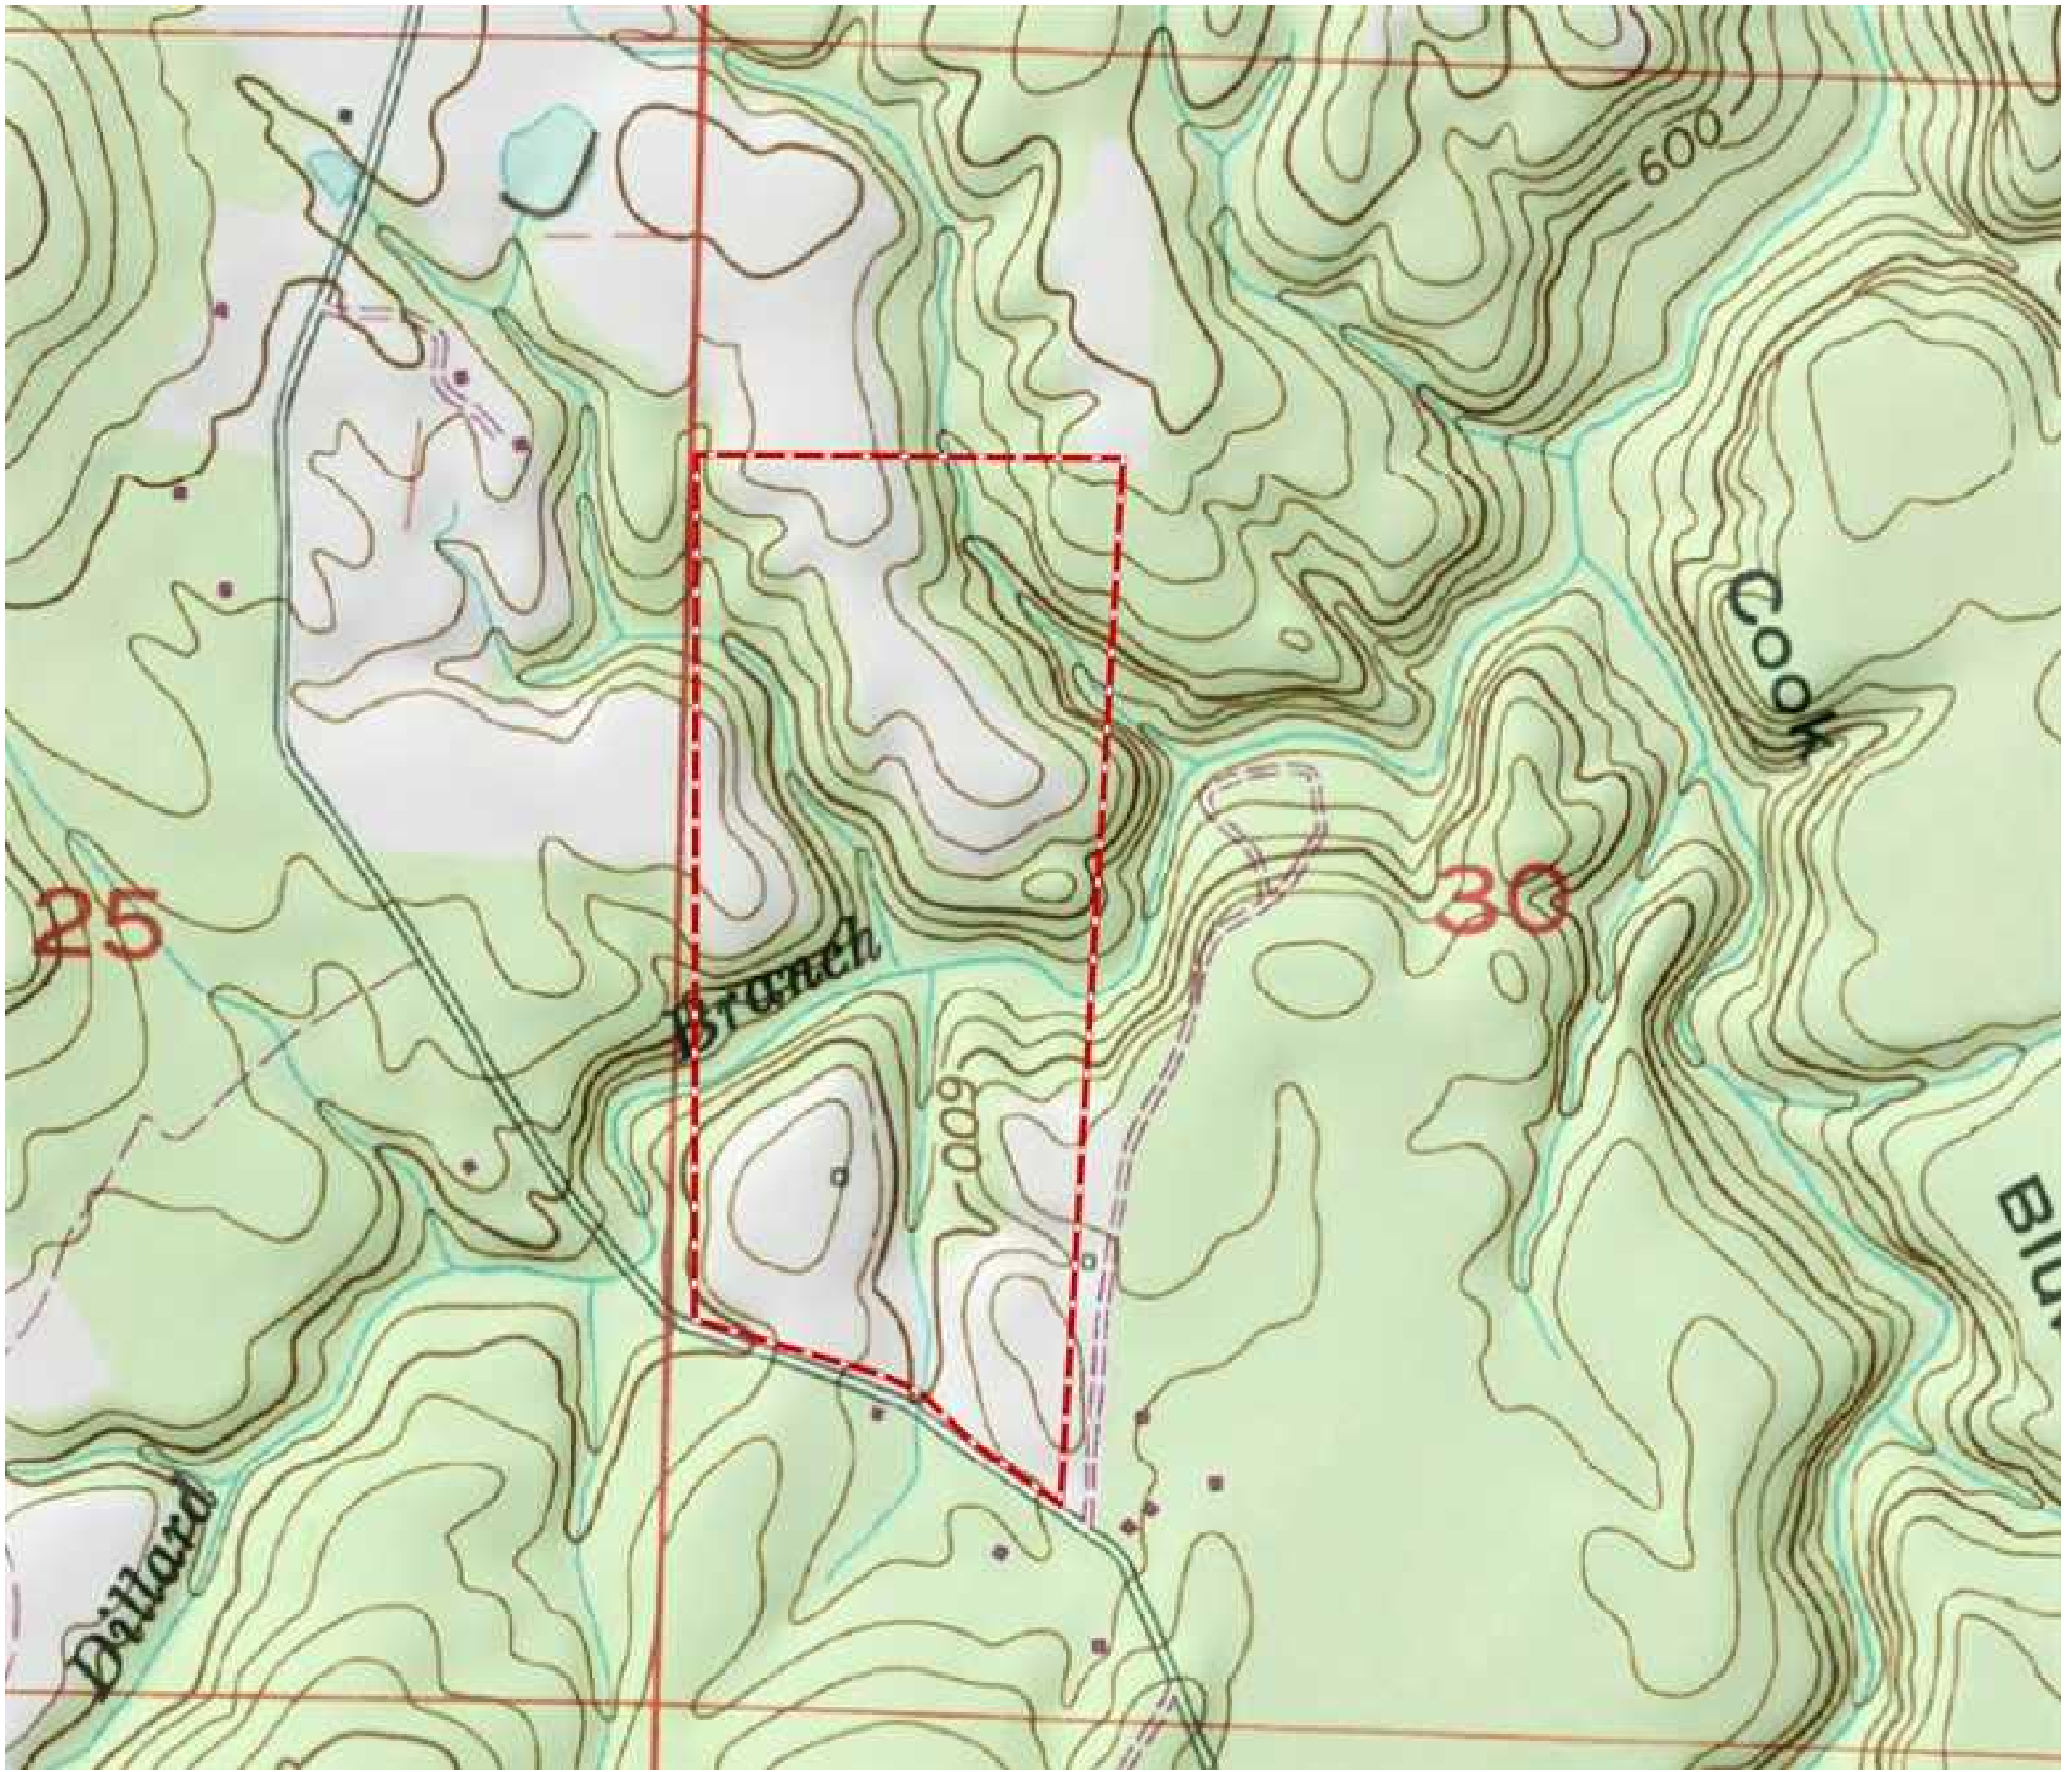

Property Details:

Price : \$132,000
County : Colbert
Acreage : 91.00
Address :
MOPLS ID : 28775

This 91 +/- acre mixed-use recreational, timberland property has a great stand of pine timber and nice creek. Convenient to Shoals area

91.00 Acres
Colbert County
GPS 34.5897 X -87.7389

Mossy Oak Properties Southeast Land & Wildlife
www.selandandwildlife.com

91.00 Acres
Colbert County
GPS 34.5897 X -87.7389

Mossy Oak Properties Southeast Land & Wildlife
www.selandandwildlife.com

91.00 Acres
Colbert County
GPS 34.5897 X -87.7389

Mossy Oak Properties Southeast Land & Wildlife
www.selandandwildlife.com