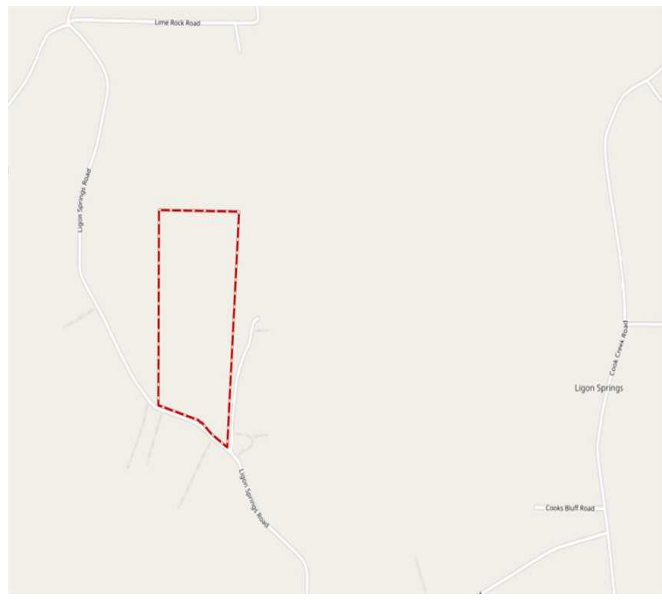

Property Details:

Price : \$132,000
County : Colbert
Acreage : 91.00
Address :
MOPLS ID : 28775

This 91 +/- acre mixed-use recreational, timberland property has a great stand of pine timber and nice creek. Convenient to Shoals area

91.00 Acres
Colbert County
GPS 34.5897 X -87.7389

Mossy Oak Properties Southeast Land & Wildlife
www.selandandwildlife.com

91.00 Acres
Colbert County
GPS 34.5897 X -87.7389

Mossy Oak Properties Southeast Land & Wildlife
www.selandandwildlife.com