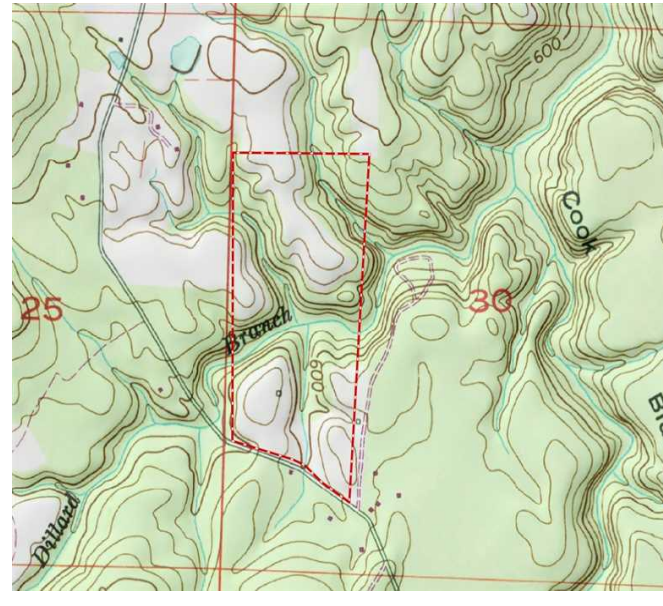

Property Details:

Price : \$132,000
County : Colbert
Acreage : 91.00
Address :
MOPLS ID : 28775

This 91 +/- acre mixed-use recreational, timberland property has a great stand of pine timber and nice creek. Convenient to Shoals area

91.00 Acres
Colbert County
GPS 34.5897 X -87.7389

Mossy Oak Properties Southeast Land & Wildlife
www.selandandwildlife.com

91.00 Acres
Colbert County
GPS 34.5897 X -87.7389

Mossy Oak Properties Southeast Land & Wildlife
www.selandandwildlife.com

91.00 Acres
Colbert County
GPS 34.5897 X -87.7389

Mossy Oak Properties Southeast Land & Wildlife
www.selandandwildlife.com