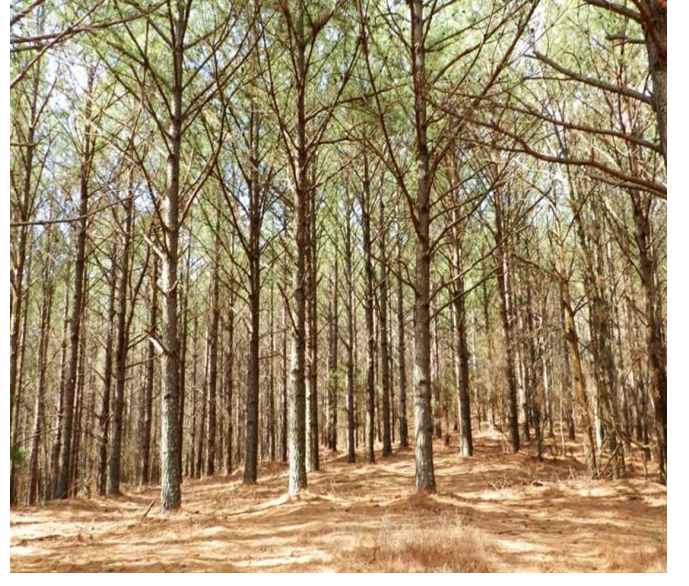

**Property Details:**

Price : \$406,800  
County : Colbert  
Acreage : 240.00  
Address :  
MOPLS ID : 29643

Don't miss this 240 acres of great deer habitat and rolling topography with 18+/- year old pine timber ready for harvest. The property is located near Cherokee, Alabama and is surrounded by public land access in the Freedom Hills Wildlife Management Area. This property is the perfect place to hunt and it provides a diverse habitat for wildlife.

240.00 Acres  
Colbert County  
GPS 34.6806 X -88.0103

Mossy Oak Properties Southeast Land & Wildlife  
[www.selandandwildlife.com](http://www.selandandwildlife.com)

240.00 Acres  
 Colbert County  
 GPS 34.6806 X -88.0103