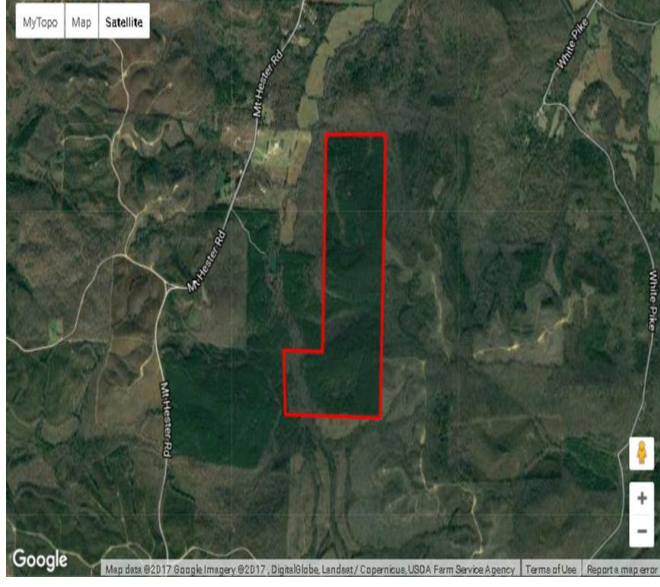

**Property Details:**

Price : \$406,800  
County : Colbert  
Acreage : 240.00  
Address :  
MOPLS ID : 29643

Don't miss this 240 acres of great deer habitat and rolling topography with 18+/- year old pine timber ready for harvest. The property is located near Cherokee, Alabama and is surrounded by public land access in the Freedom Hills Wildlife Management Area. This property is the perfect place to hunt and it provides a diverse habitat for wildlife.

240.00 Acres  
Colbert County  
GPS 34.6806 X -88.0103

Mossy Oak Properties Southeast Land & Wildlife  
[www.selandandwildlife.com](http://www.selandandwildlife.com)

240.00 Acres  
 Colbert County  
 GPS 34.6806 X -88.0103

Mossy Oak Properties Southeast Land & Wildlife  
[www.selandandwildlife.com](http://www.selandandwildlife.com)

240.00 Acres  
Colbert County  
GPS 34.6806 X -88.0103

Mossy Oak Properties Southeast Land & Wildlife  
[www.selandandwildlife.com](http://www.selandandwildlife.com)