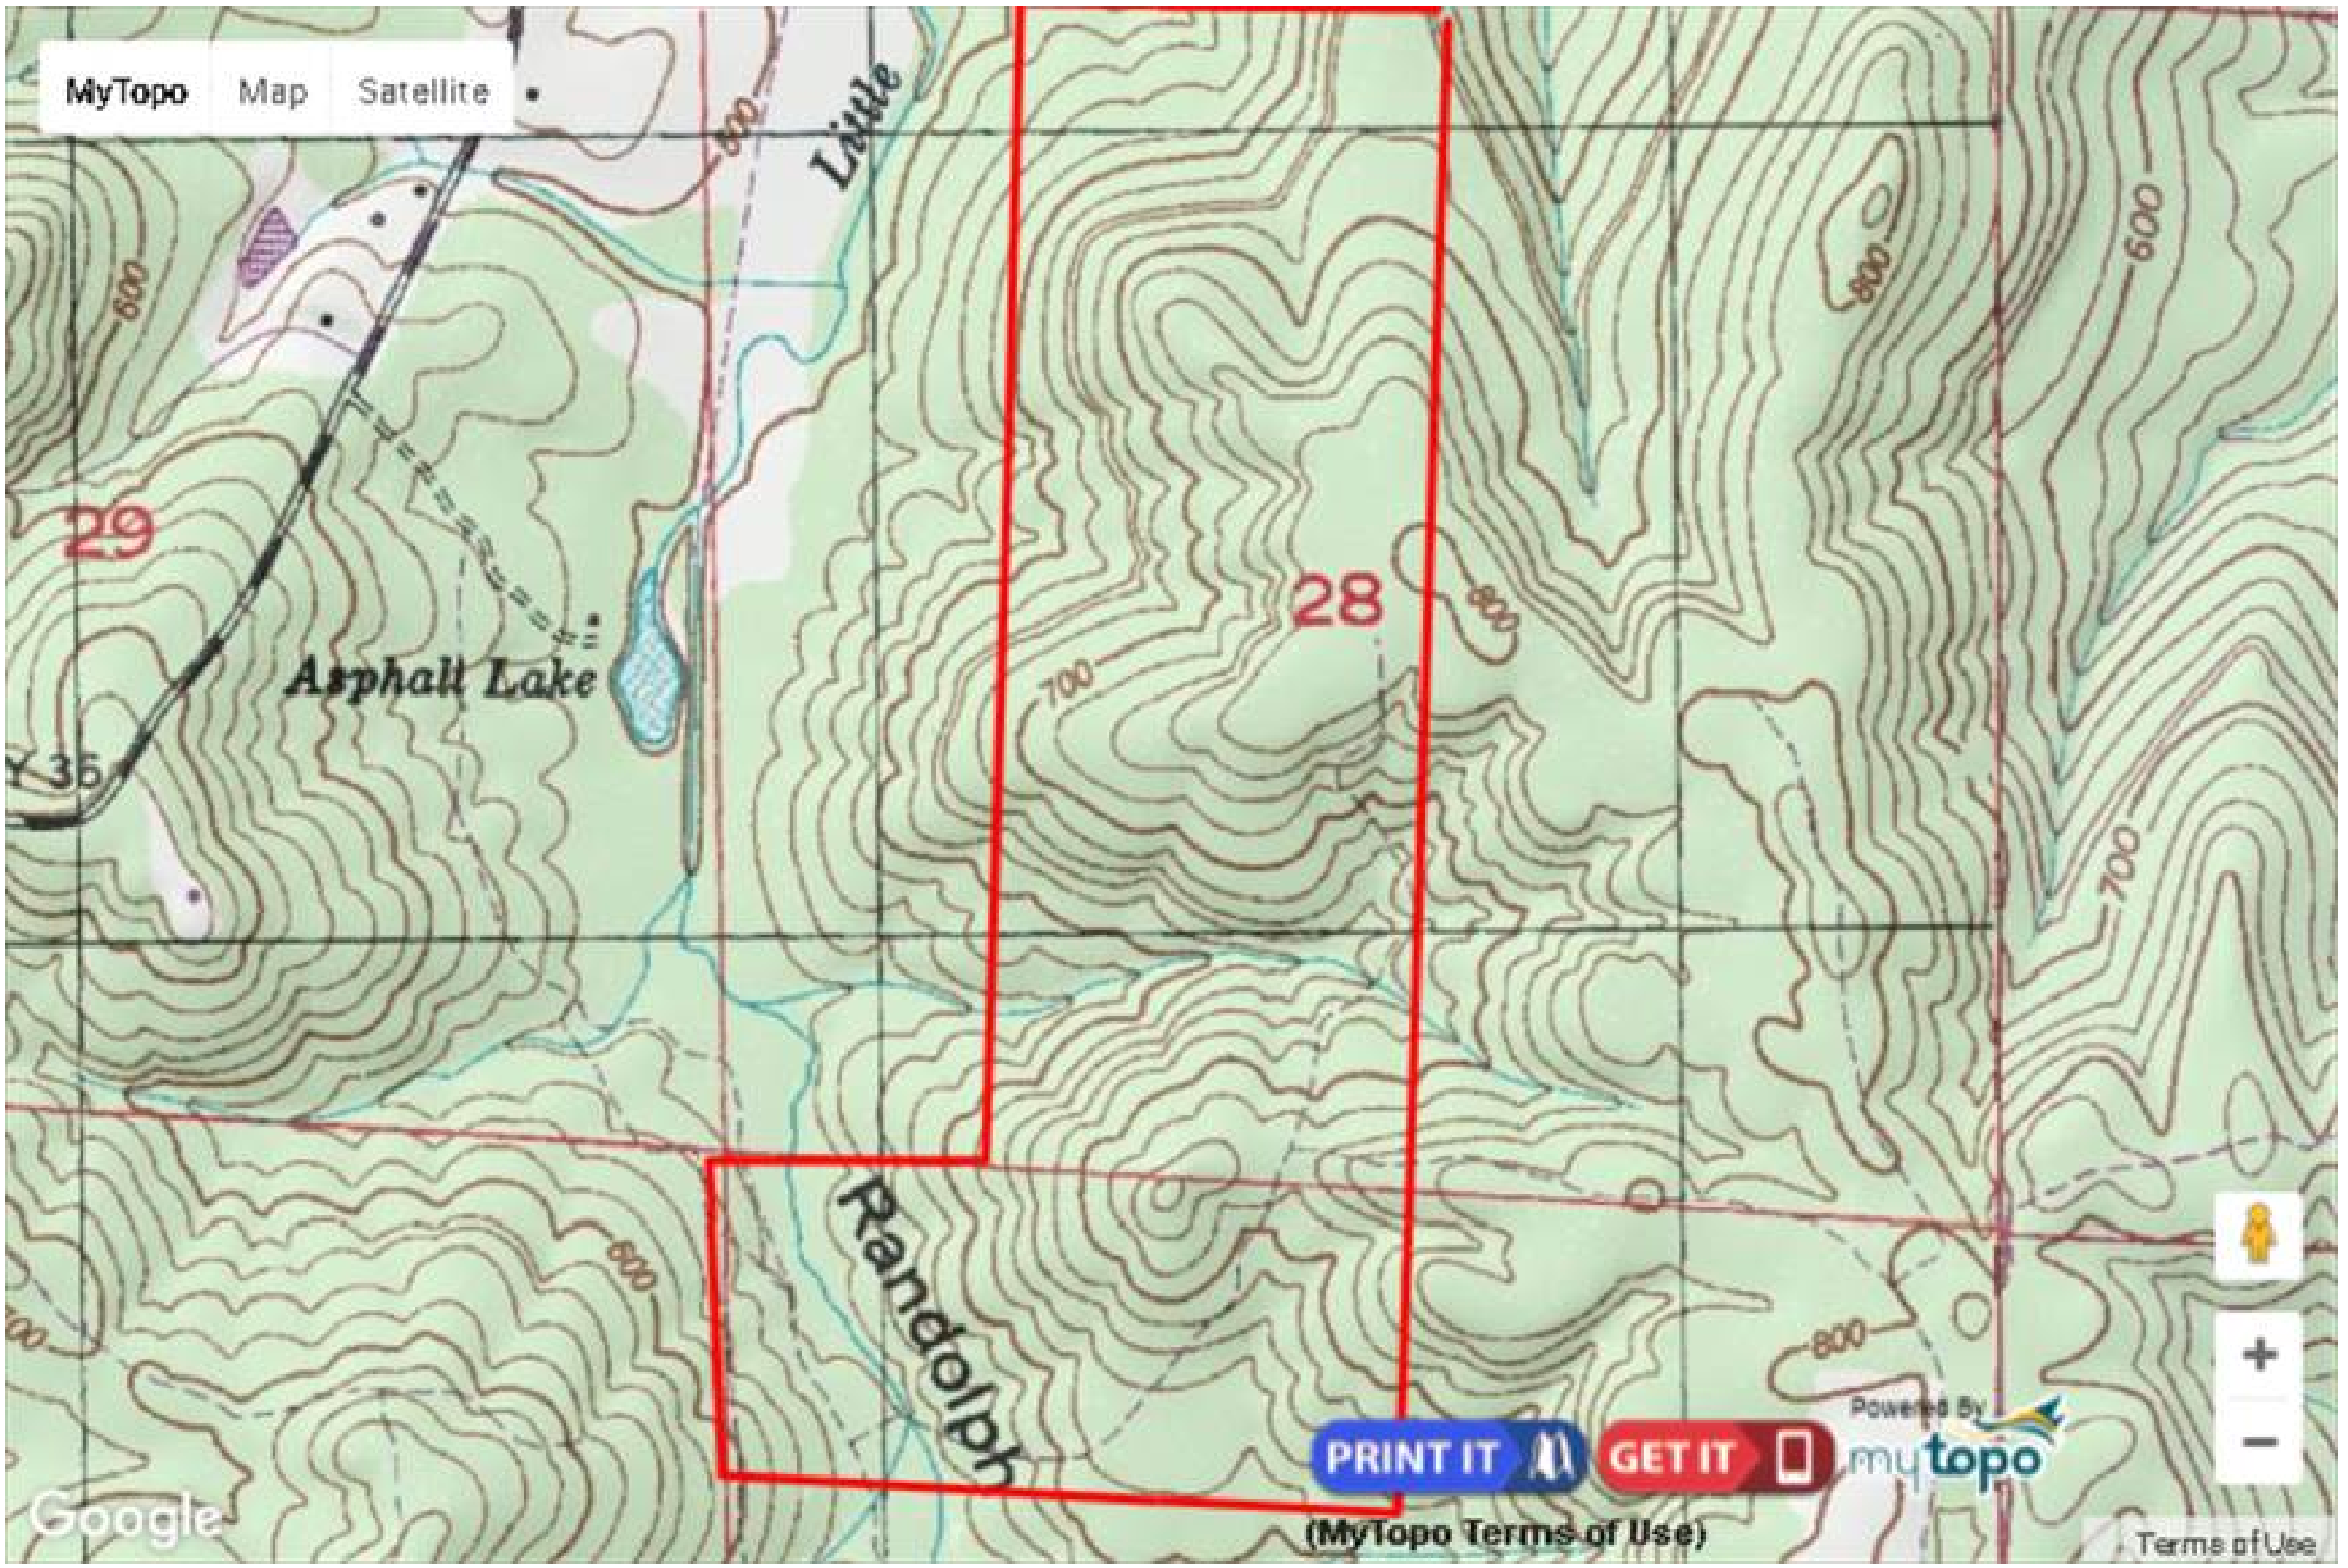

**Property Details:**

Price : \$406,800  
County : Colbert  
Acreage : 240.00  
Address :  
MOPLS ID : 29643

Don't miss this 240 acres of great deer habitat and rolling topography with 18+/- year old pine timber ready for harvest. The property is located near Cherokee, Alabama and is surrounded by public land access in the Freedom Hills Wildlife Management Area. This property is the perfect place to hunt and it provides a diverse habitat for wildlife.

240.00 Acres  
Colbert County  
GPS 34.6806 X -88.0103

Mossy Oak Properties Southeast Land & Wildlife  
[www.selandandwildlife.com](http://www.selandandwildlife.com)

240.00 Acres  
 Colbert County  
 GPS 34.6806 X -88.0103

Mossy Oak Properties Southeast Land & Wildlife  
[www.selandandwildlife.com](http://www.selandandwildlife.com)

240.00 Acres  
Colbert County  
GPS 34.6806 X -88.0103

Mossy Oak Properties Southeast Land & Wildlife  
[www.selandandwildlife.com](http://www.selandandwildlife.com)