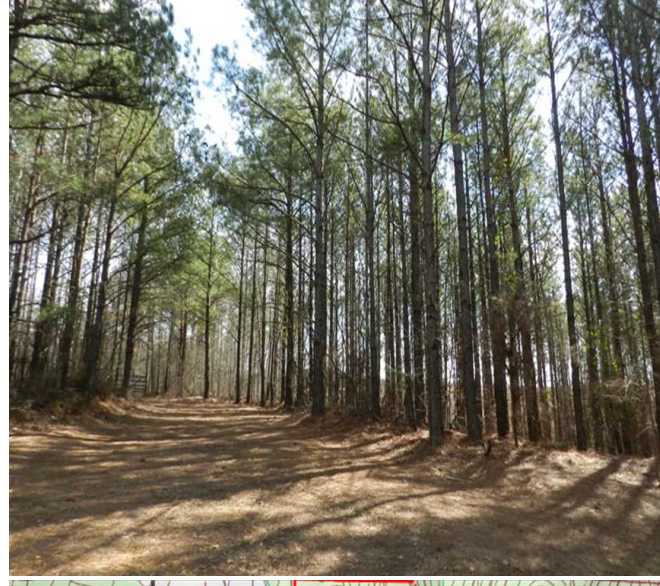

**Property Details:**

Price : \$406,800  
County : Colbert  
Acreage : 240.00  
Address :  
MOPLS ID : 29643

Don't miss this 240 acres of great deer habitat and rolling topography with 18+/- year old pine timber ready for harvest. The property is located near Cherokee, Alabama and is surrounded by public land access in the Freedom Hills Wildlife Management Area. This property is the perfect place to hunt and it provides a diverse habitat for wildlife.

240.00 Acres  
Colbert County  
GPS 34.6806 X -88.0103

Mossy Oak Properties Southeast Land & Wildlife  
[www.selandandwildlife.com](http://www.selandandwildlife.com)

240.00 Acres  
 Colbert County  
 GPS 34.6806 X -88.0103

Mossy Oak Properties Southeast Land & Wildlife  
[www.selandandwildlife.com](http://www.selandandwildlife.com)

240.00 Acres  
Colbert County  
GPS 34.6806 X -88.0103

Mossy Oak Properties Southeast Land & Wildlife  
[www.selandandwildlife.com](http://www.selandandwildlife.com)