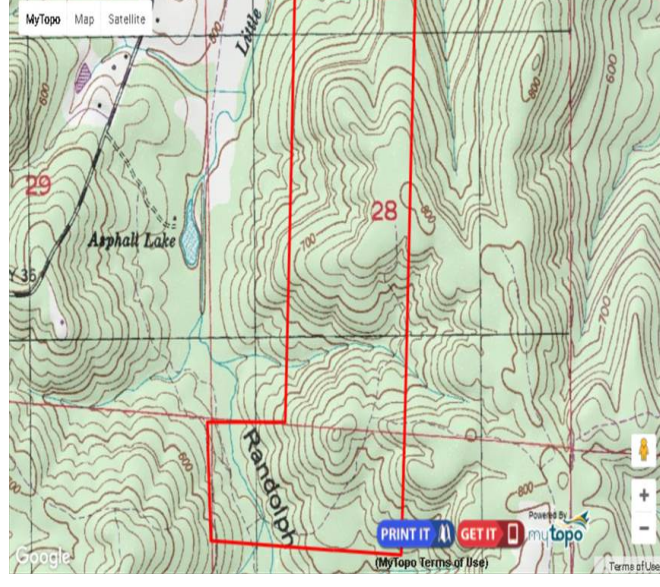

**Property Details:**

Price : \$406,800  
County : Colbert  
Acreage : 240.00  
Address :  
MOPLS ID : 29643

Don't miss this 240 acres of great deer habitat and rolling topography with 18+/- year old pine timber ready for harvest. The property is located near Cherokee, Alabama and is surrounded by public land access in the Freedom Hills Wildlife Management Area. This property is the perfect place to hunt and it provides a diverse habitat for wildlife.

240.00 Acres  
Colbert County  
GPS 34.6806 X -88.0103

Mossy Oak Properties Southeast Land & Wildlife  
[www.selandandwildlife.com](http://www.selandandwildlife.com)

240.00 Acres  
 Colbert County  
 GPS 34.6806 X -88.0103

Mossy Oak Properties Southeast Land & Wildlife  
[www.selandandwildlife.com](http://www.selandandwildlife.com)

240.00 Acres  
Colbert County  
GPS 34.6806 X -88.0103

Mossy Oak Properties Southeast Land & Wildlife  
[www.selandandwildlife.com](http://www.selandandwildlife.com)