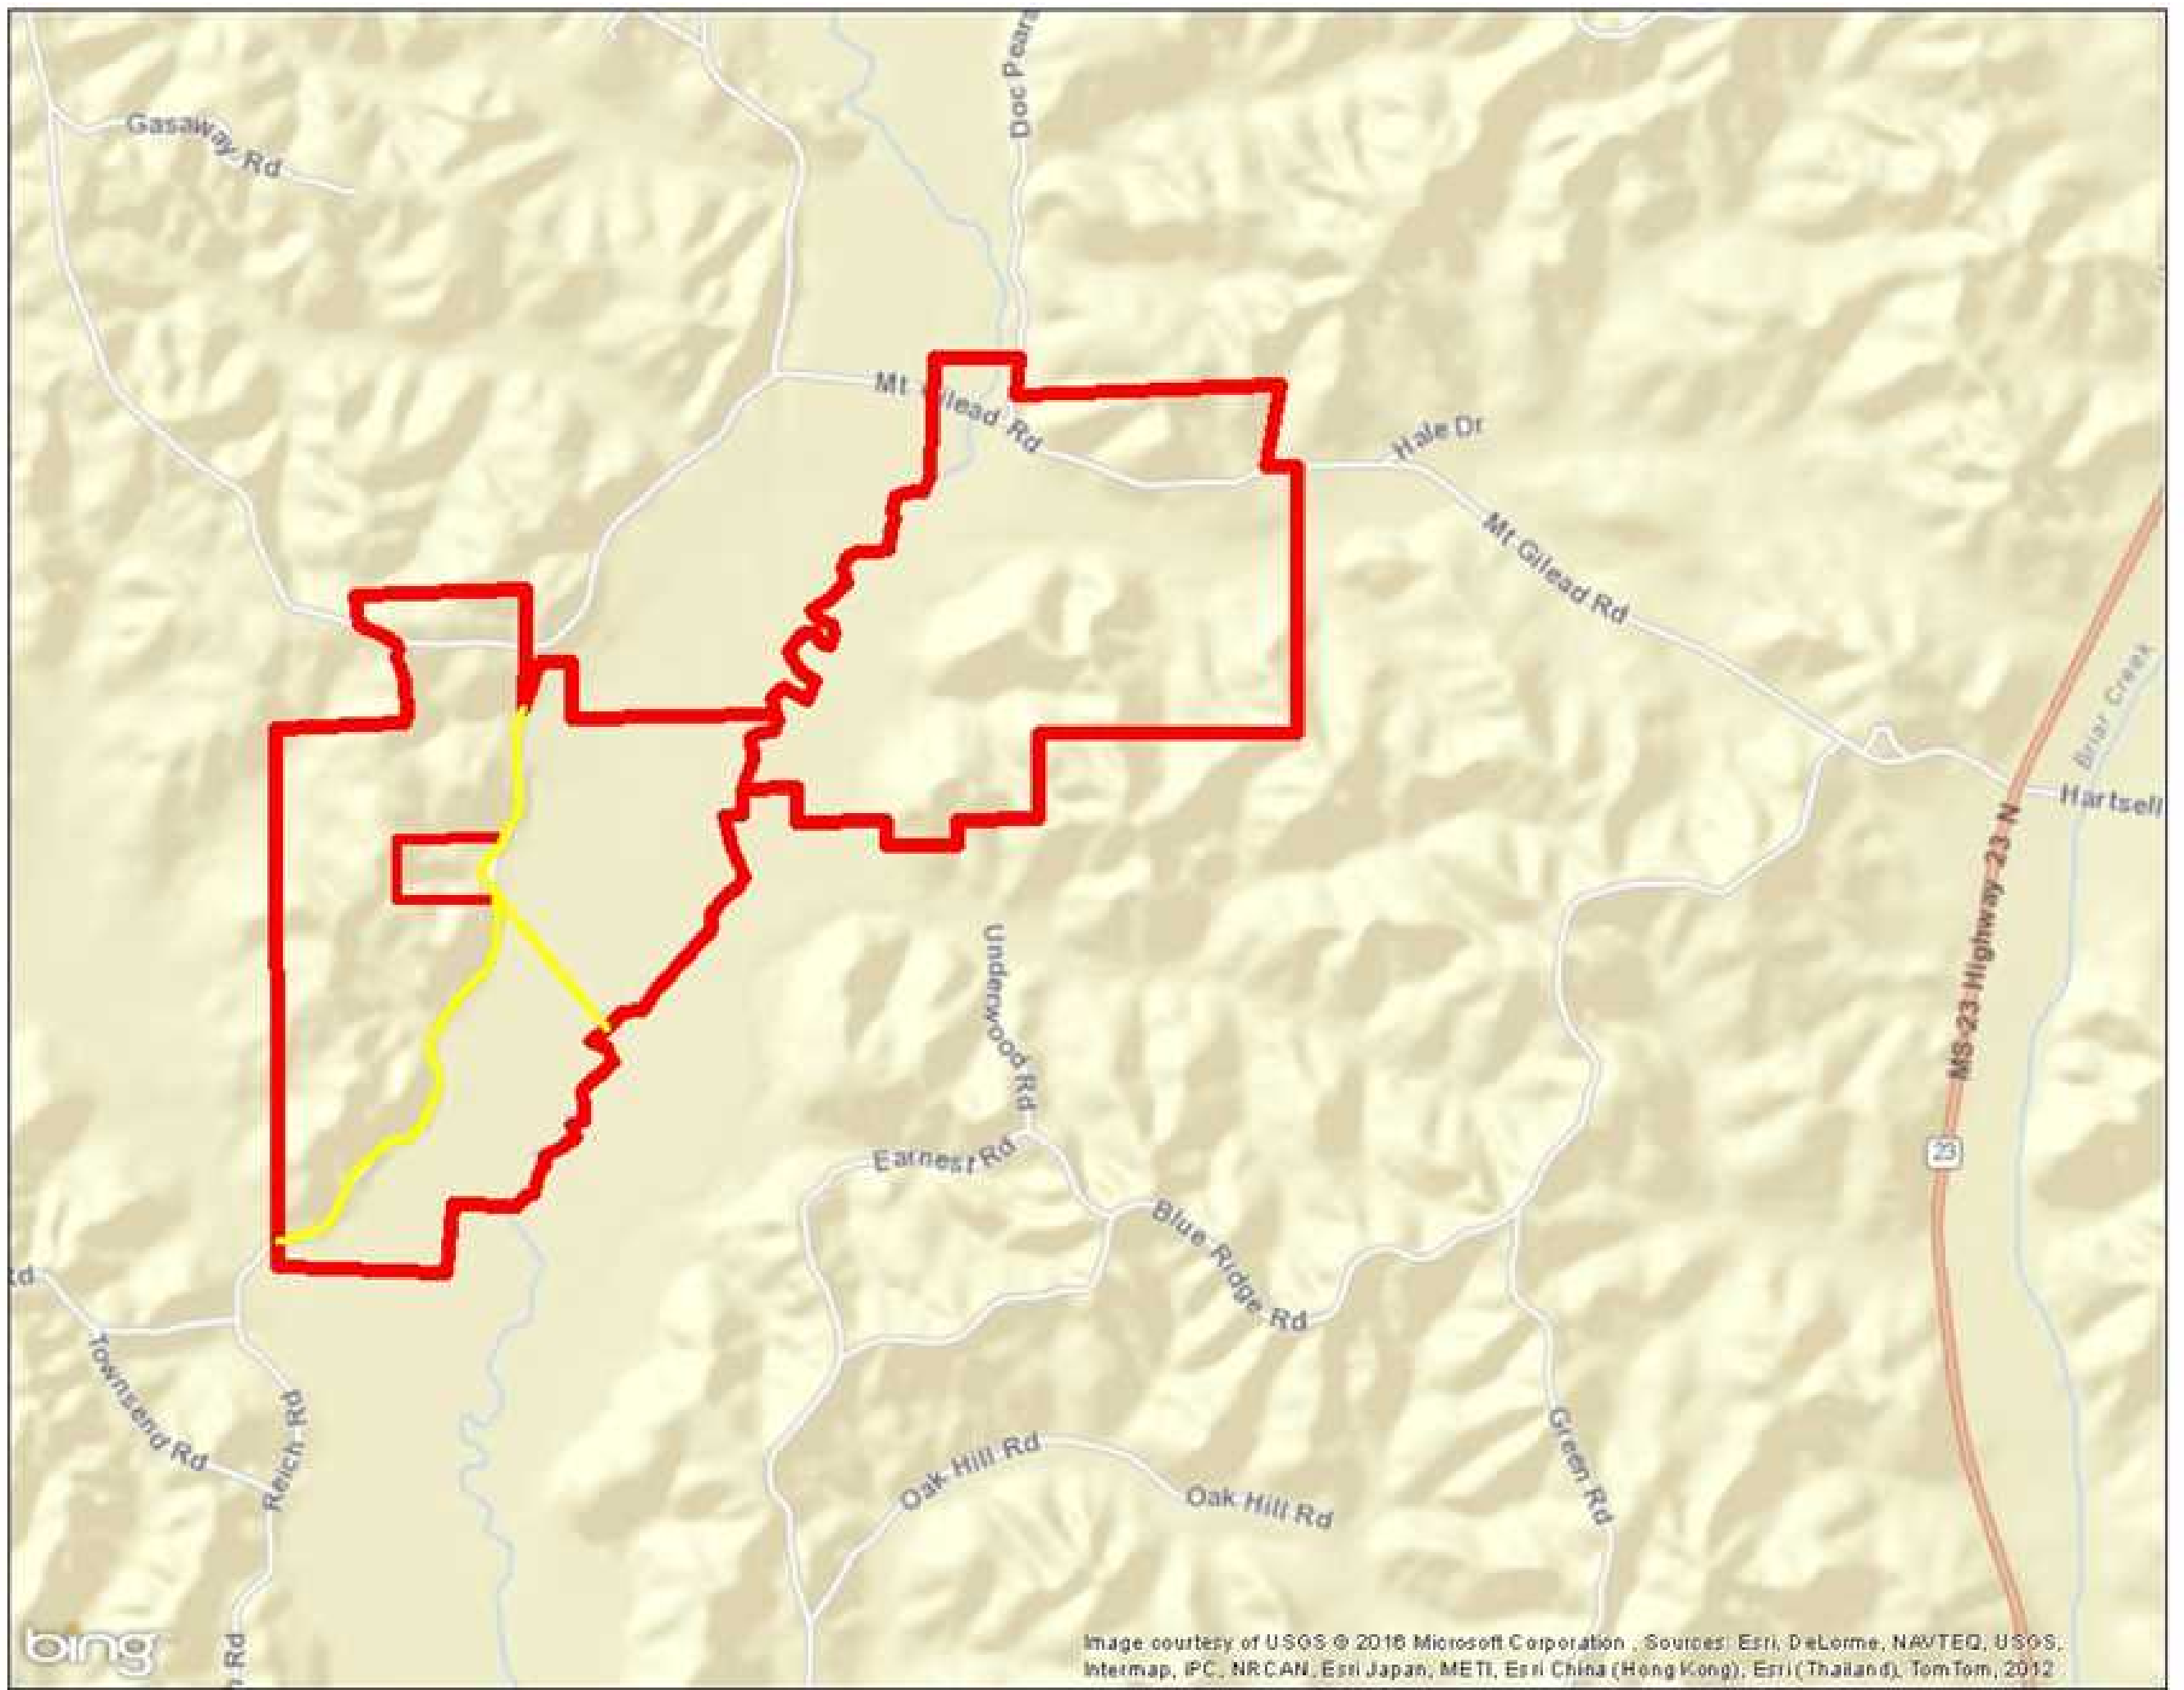

Property Details:

Price : \$299,000
County : Itawamba
Acreage : 435.00
Address :
MOPLS ID : 26167

Located near Tremont, Mississippi, at \$687 per acre, this 435+/- acres offers an opportunity for mixed farm usage. The property, which stretches over one half mile along Gum Creek is loaded with deer, turkey, and hogs. It is a hunters haven! Great access and utilities are available as well as additional acreage. Call us today for an appointment.

435.00 Acres
Itawamba County
GPS 34.3364 X -88.2477

Mossy Oak Properties Southeast Land & Wildlife
www.selandandwildlife.com

435.00 Acres
Itawamba County
GPS 34.3364 X -88.2477

Mossy Oak Properties Southeast Land & Wildlife
www.selandandwildlife.com

435.00 Acres
Itawamba County
GPS 34.3364 X -88.2477

Mossy Oak Properties Southeast Land & Wildlife
www.selandandwildlife.com