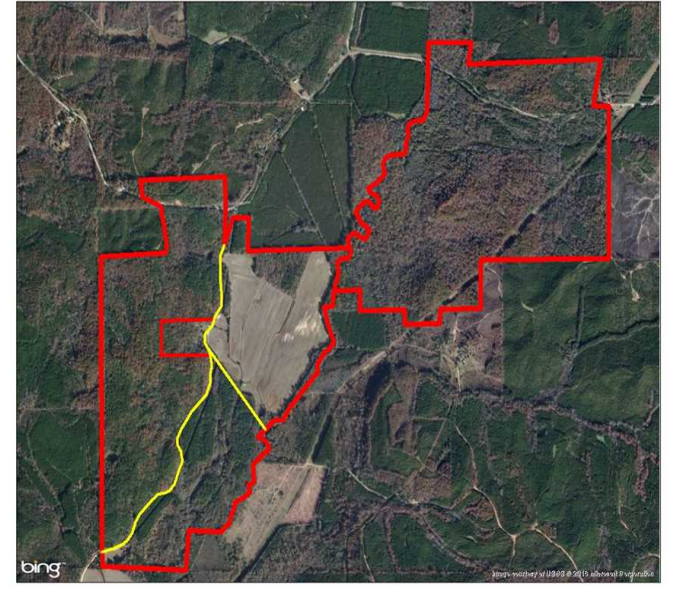

Property Details:

Price : \$299,000
County : Itawamba
Acreage : 435.00
Address :
MOPLS ID : 26167

Located near Tremont, Mississippi, at \$687 per acre, this 435+/- acres offers an opportunity for mixed farm usage. The property, which stretches over one half mile along Gum Creek is loaded with deer, turkey, and hogs. It is a hunters haven! Great access and utilities are available as well as additional acreage. Call us today for an appointment.

435.00 Acres
Itawamba County
GPS 34.3364 X -88.2477

Mossy Oak Properties Southeast Land & Wildlife
www.selandandwildlife.com

435.00 Acres
Itawamba County
GPS 34.3364 X -88.2477

Mossy Oak Properties Southeast Land & Wildlife
www.selandandwildlife.com

435.00 Acres
Itawamba County
GPS 34.3364 X -88.2477

Mossy Oak Properties Southeast Land & Wildlife
www.selandandwildlife.com