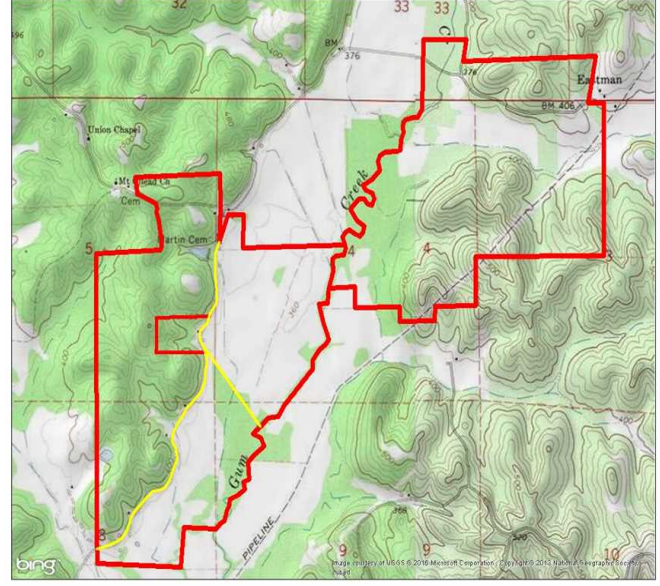

Property Details:

Price : \$299,000
County : Itawamba
Acreage : 435.00
Address :
MOPLS ID : 26167

Located near Tremont, Mississippi, at \$687 per acre, this 435+/- acres offers an opportunity for mixed farm usage. The property, which stretches over one half mile along Gum Creek is loaded with deer, turkey, and hogs. It is a hunters haven! Great access and utilities are available as well as additional acreage. Call us today for an appointment.

435.00 Acres
Itawamba County
GPS 34.3364 X -88.2477

Mossy Oak Properties Southeast Land & Wildlife
www.selandandwildlife.com

435.00 Acres
Itawamba County
GPS 34.3364 X -88.2477

Mossy Oak Properties Southeast Land & Wildlife
www.selandandwildlife.com

435.00 Acres
Itawamba County
GPS 34.3364 X -88.2477

Mossy Oak Properties Southeast Land & Wildlife
www.selandandwildlife.com