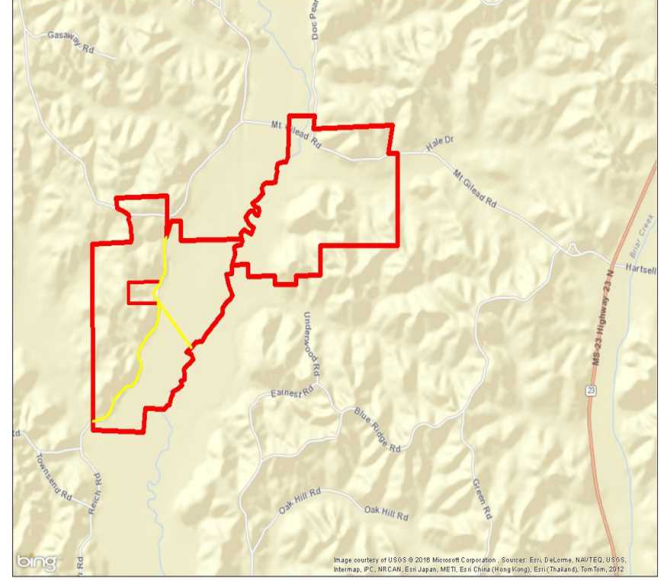

Property Details:

Price : \$299,000
County : Itawamba
Acreage : 435.00
Address :
MOPLS ID : 26167

Located near Tremont, Mississippi, at \$687 per acre, this 435+/- acres offers an opportunity for mixed farm usage. The property, which stretches over one half mile along Gum Creek is loaded with deer, turkey, and hogs. It is a hunters haven! Great access and utilities are available as well as additional acreage. Call us today for an appointment.

435.00 Acres
Itawamba County
GPS 34.3364 X -88.2477

Mossy Oak Properties Southeast Land & Wildlife
www.selandandwildlife.com

435.00 Acres
Itawamba County
GPS 34.3364 X -88.2477

Mossy Oak Properties Southeast Land & Wildlife
www.selandandwildlife.com

435.00 Acres
Itawamba County
GPS 34.3364 X -88.2477

Mossy Oak Properties Southeast Land & Wildlife
www.selandandwildlife.com