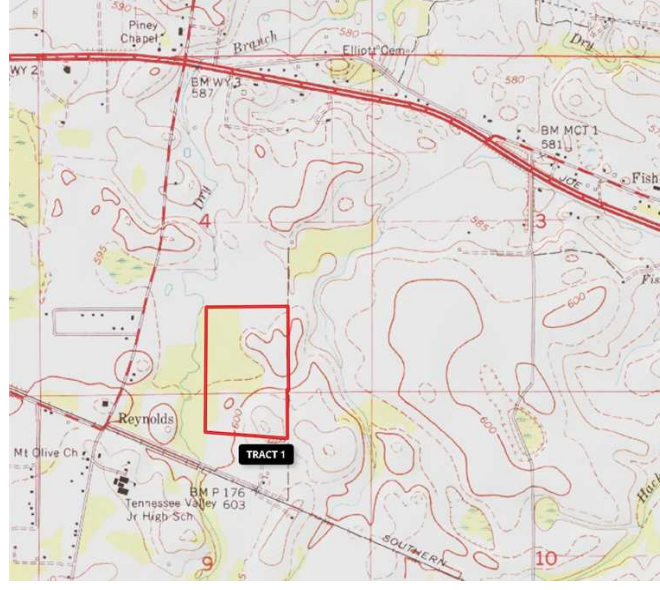

Property Details:

Price : \$1
County : Lawrence
Acreage : 60.00
Address :
MOPLS ID : 33485

TRACT 1

+/-60 Acres located in Hillsboro, AL on highly productive soils

The property will be sold by SEALED BID on OCTOBER 3, 2017

For additional information, see the attached Bid Package document or call Elton Coley at 256-366-0575 or email ercoley@bellsouth.net

60.00 Acres
Lawrence County
GPS 34.6330 X -87.1628

Mossy Oak Properties Southeast Land & Wildlife
www.selandandwildlife.com

60.00 Acres
Lawrence County
GPS 34.6330 X -87.1628

Mossy Oak Properties Southeast Land & Wildlife
www.selandandwildlife.com

60.00 Acres
Lawrence County
GPS 34.6330 X -87.1628

Mossy Oak Properties Southeast Land & Wildlife
www.selandandwildlife.com