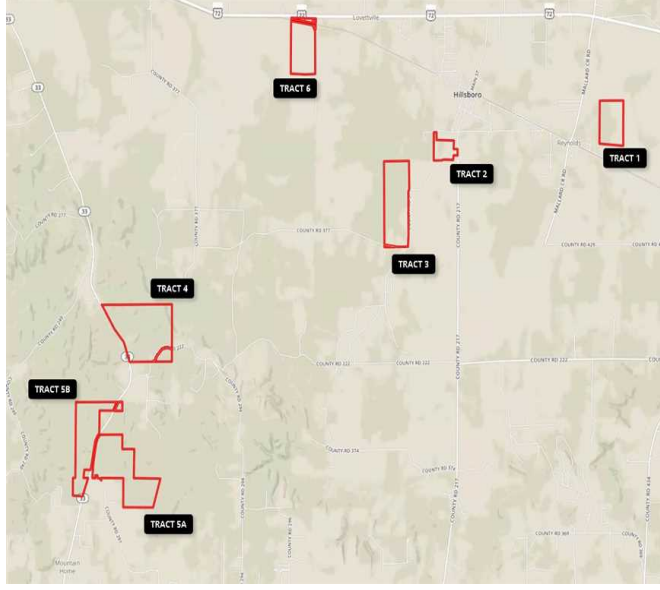

Property Details:

Price : \$1
County : Lawrence
Acreage : 60.00
Address :
MOPLS ID : 33485

TRACT 1

+/-60 Acres located in Hillsboro, AL on highly productive soils

The property will be sold by SEALED BID on OCTOBER 3, 2017

For additional information, see the attached Bid Package document or call Elton Coley at 256-366-0575 or email ercoley@bellsouth.net

60.00 Acres
Lawrence County
GPS 34.6330 X -87.1628

Mossy Oak Properties Southeast Land & Wildlife
www.selandandwildlife.com

60.00 Acres
Lawrence County
GPS 34.6330 X -87.1628

Mossy Oak Properties Southeast Land & Wildlife
www.selandandwildlife.com

60.00 Acres
Lawrence County
GPS 34.6330 X -87.1628

Mossy Oak Properties Southeast Land & Wildlife
www.selandandwildlife.com