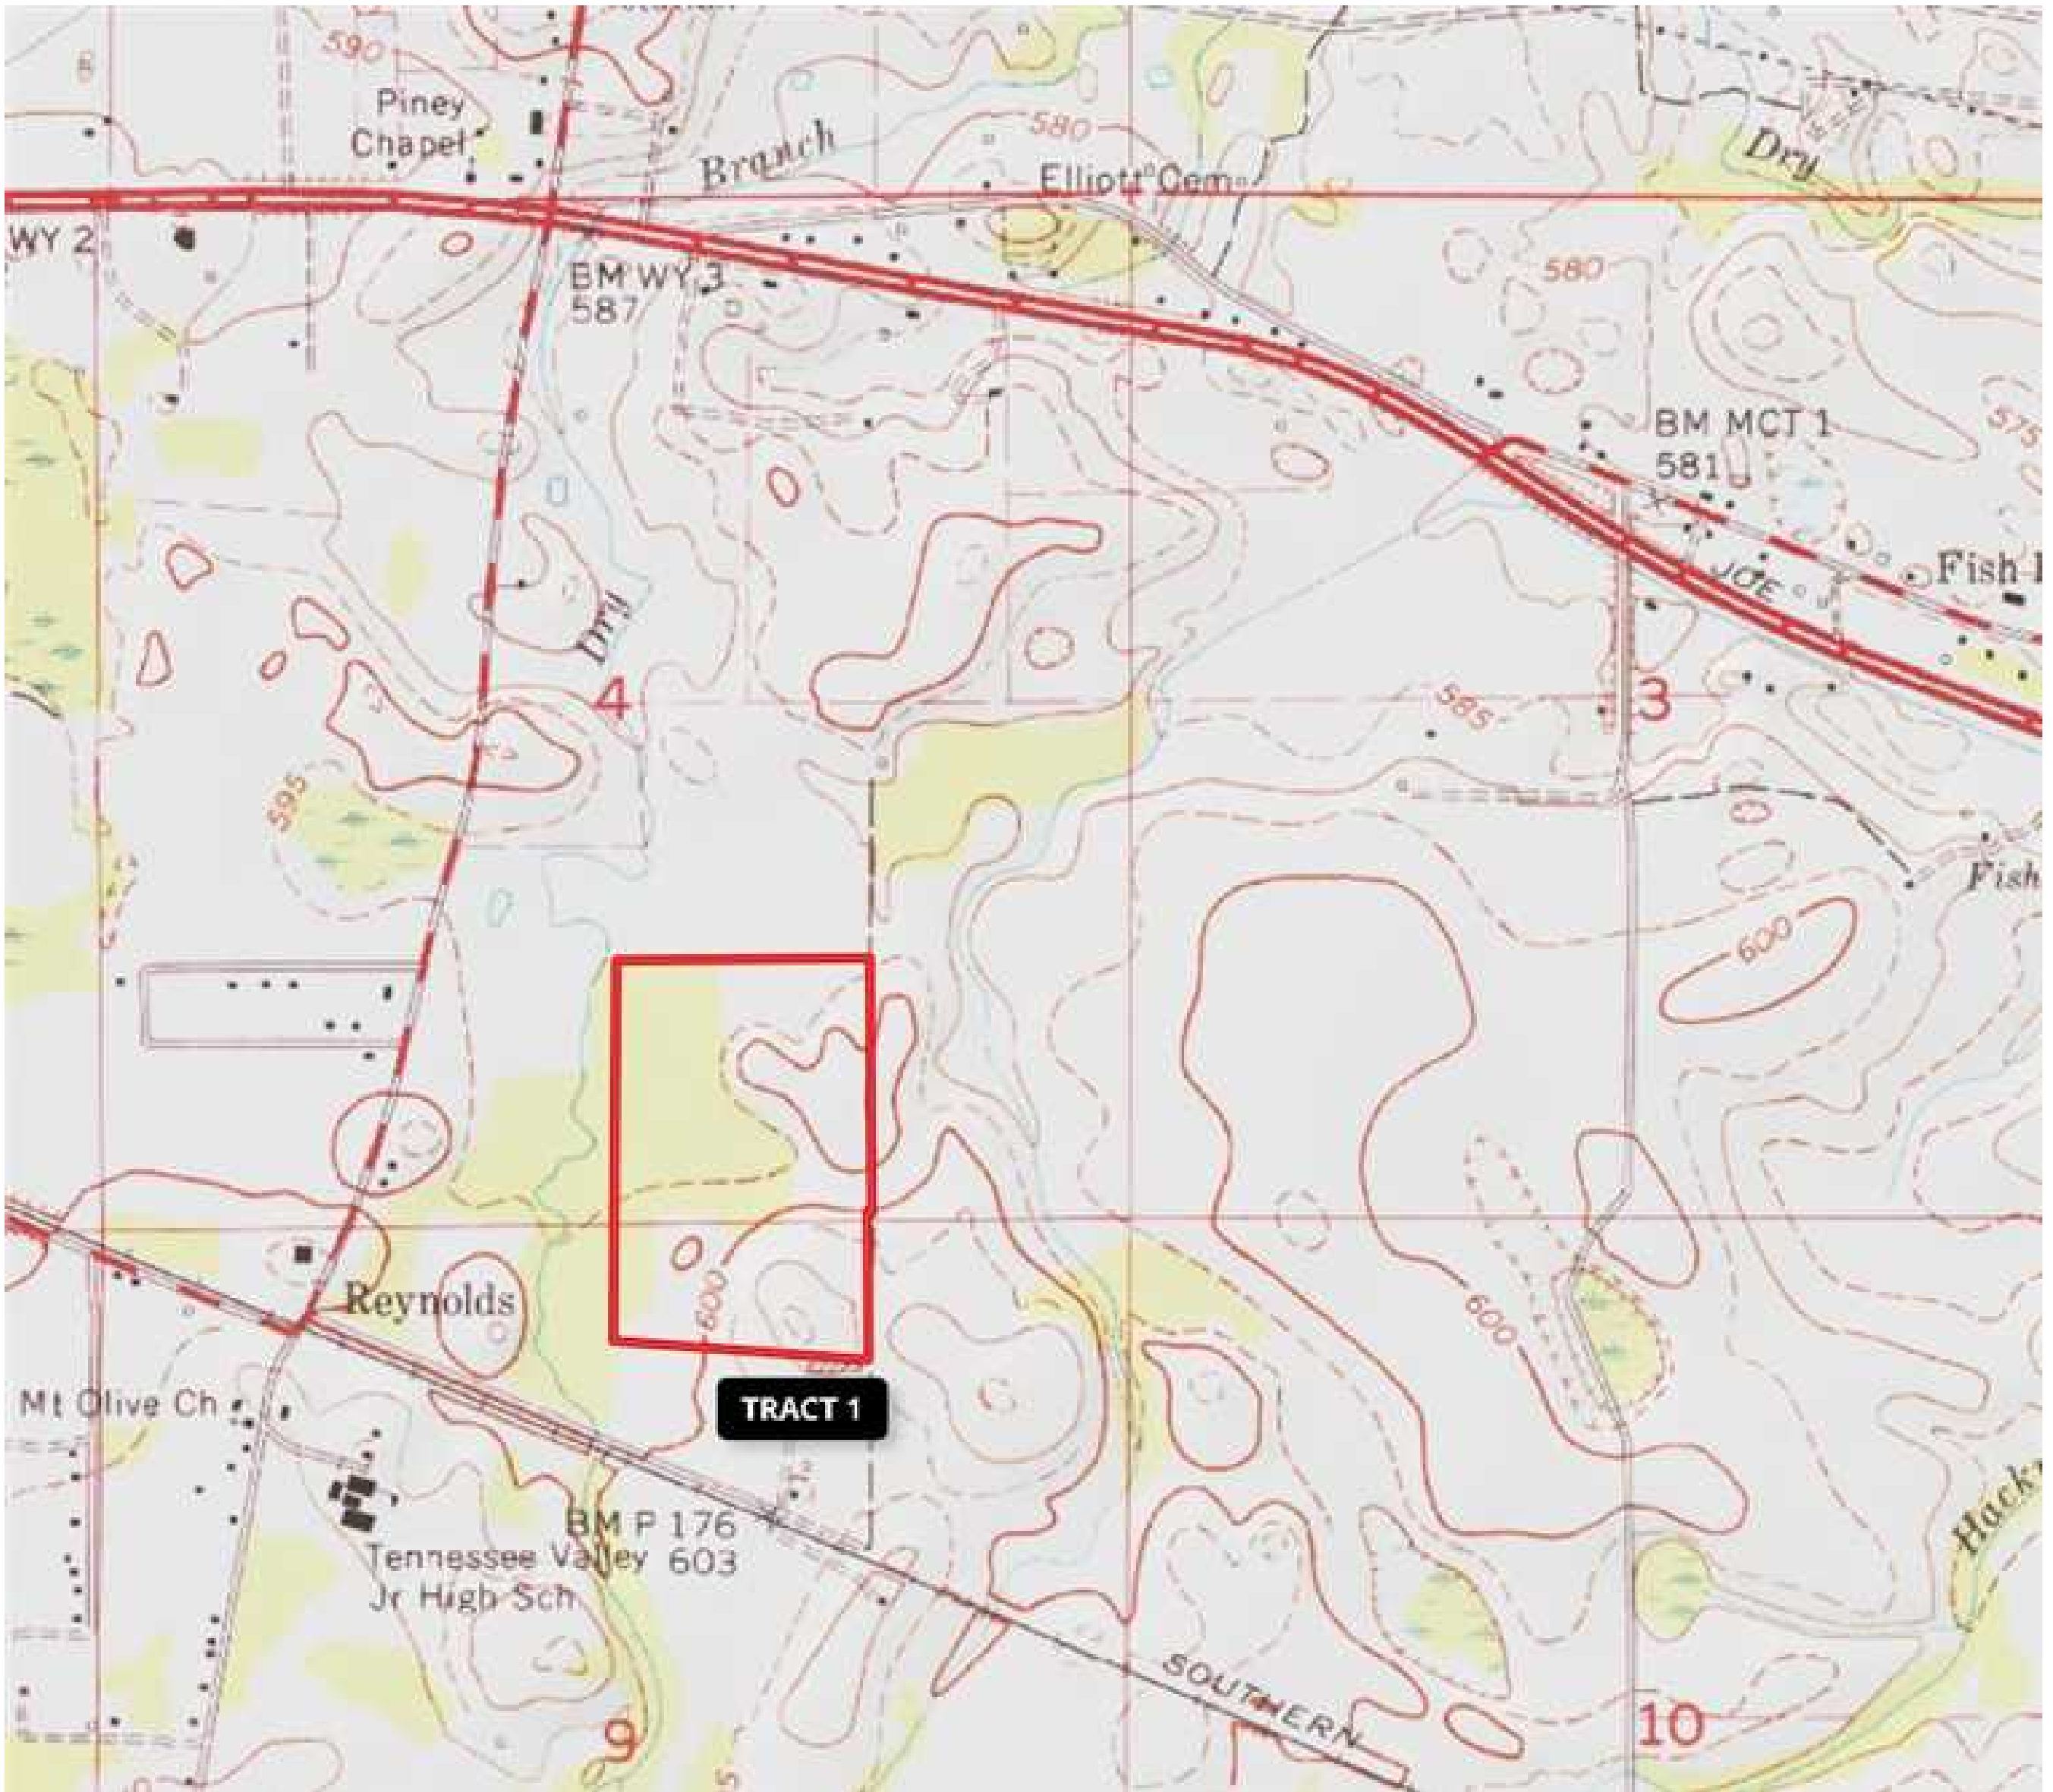

Property Details:

Price : \$1
County : Lawrence
Acreage : 60.00
Address :
MOPLS ID : 33485

TRACT 1

+/-60 Acres located in Hillsboro, AL on highly productive soils

The property will be sold by SEALED BID on OCTOBER 3, 2017

For additional information, see the attached Bid Package document or call Elton Coley at 256-366-0575 or email ercoley@bellsouth.net

60.00 Acres
Lawrence County
GPS 34.6330 X -87.1628

Mossy Oak Properties Southeast Land & Wildlife
www.selandandwildlife.com

60.00 Acres
Lawrence County
GPS 34.6330 X -87.1628

Mossy Oak Properties Southeast Land & Wildlife
www.selandandwildlife.com

60.00 Acres
Lawrence County
GPS 34.6330 X -87.1628

Mossy Oak Properties Southeast Land & Wildlife
www.selandandwildlife.com