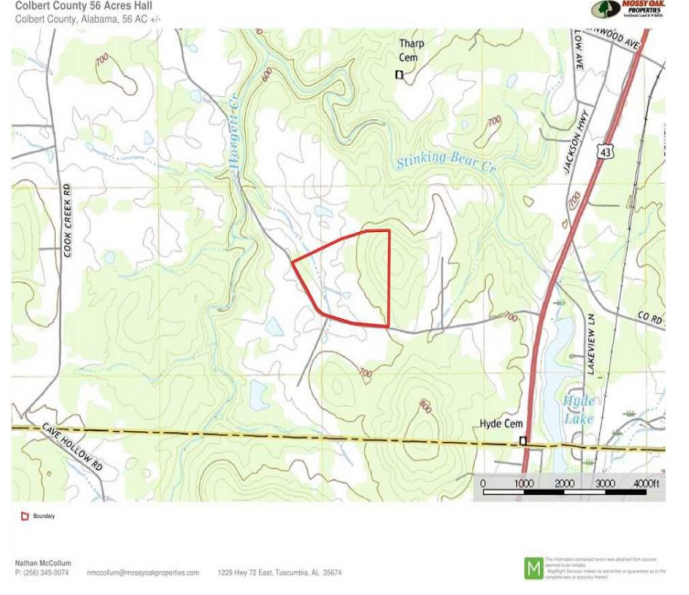

Ligon Springs Road 56 Acre Farm For Sale, Littleville, Alabama

Property Details:

Price : \$246,400

County : Colbert

Acreage : 56.00

Address : Ligon Springs Road

MOPLS ID : 56307

These 56 acres in the rolling hills off Ligon Springs Road in Littleville, Alabama are definitely a standout. Coveted locales have taken advantage of this gem for many years and are ready to share. Enjoy all the amenities and activities of the bustling Muscle Shoals from your very own nostalgic getaway. Small pond and well maintained pastures supports a very healthy herd of cattle. Interspersed large shade trees are prominent throughout the 40+/- acres of fenced pastureland. Timberland consists of predominantly oak and hickory with some natural pine. There are several beautiful homesite opportunities here near the county road with power and water, and it is only 10 minutes to town. This is a great location located in a very nice area that consists of well-kept farms and houses in a community with a country feel. Less than 10 minutes to Muscle Shoals, 1/2 mile off Hwy 43, and only 10 minutes to Russellville. Seller will consider smaller divisions, which would make excellent building sites!

56.00 Acres
Colbert County
GPS 34.5763 X -87.6958

Mossy Oak Properties Southeast Land & Wildlife
www.selandandwildlife.com

56.00 Acres
Colbert County
GPS 34.5763 X -87.6958

Mossy Oak Properties Southeast Land & Wildlife
www.selandandwildlife.com

56.00 Acres
Colbert County
GPS 34.5763 X -87.6958

Mossy Oak Properties Southeast Land & Wildlife
www.selandandwildlife.com