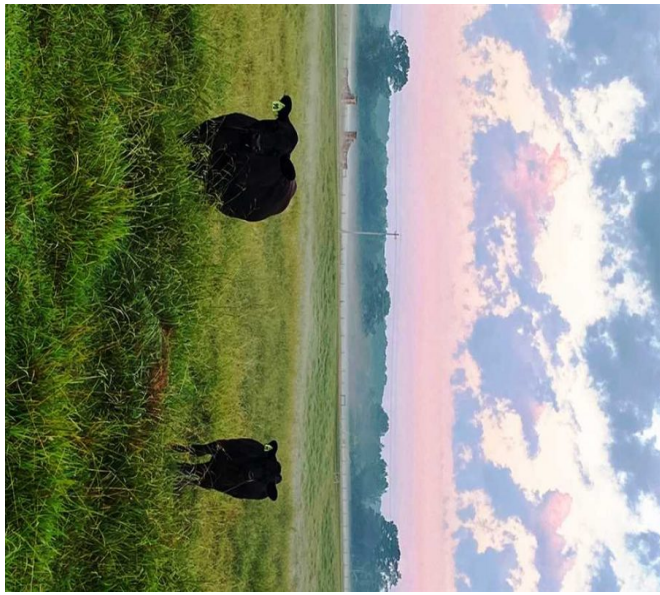

56.00 Acres
Colbert County
GPS 34.5763 X -87.6958

Mossy Oak Properties Southeast Land & Wildlife
www.selandandwildlife.com