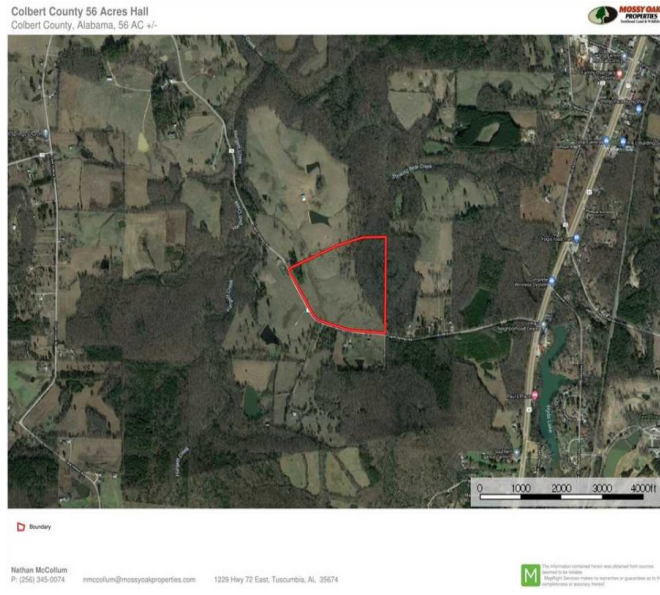

Ligon Springs Road 56 Acre Farm For Sale, Littleville, Alabama

Property Details:

Price : \$246,400

County : Colbert

Acreage : 56.00

Address : Ligon Springs Road

MOPLS ID : 56307

These 56 acres in the rolling hills off Ligon Springs Road in Littleville, Alabama are definitely a standout. Coveted locales have taken advantage of this gem for many years and are ready to share. Enjoy all the amenities and activities of the bustling Muscle Shoals from your very own nostalgic getaway. Small pond and well maintained pastures supports a very healthy herd of cattle. Interspersed large shade trees are prominent throughout the 40+/- acres of fenced pastureland. Timberland consists of predominantly oak and hickory with some natural pine. There are several beautiful homesite opportunities here near the county road with power and water, and it is only 10 minutes to town. This is a great location located in a very nice area that consists of well-kept farms and houses in a community with a country feel. Less than 10 minutes to Muscle Shoals, 1/2 mile off Hwy 43, and only 10 minutes to Russellville. Seller will consider smaller divisions, which would make excellent building sites!

56.00 Acres
Colbert County
GPS 34.5763 X -87.6958

Mossy Oak Properties Southeast Land & Wildlife
www.selandandwildlife.com

56.00 Acres
Colbert County
GPS 34.5763 X -87.6958

Mossy Oak Properties Southeast Land & Wildlife
www.selandandwildlife.com

56.00 Acres
Colbert County
GPS 34.5763 X -87.6958

Mossy Oak Properties Southeast Land & Wildlife
www.selandandwildlife.com