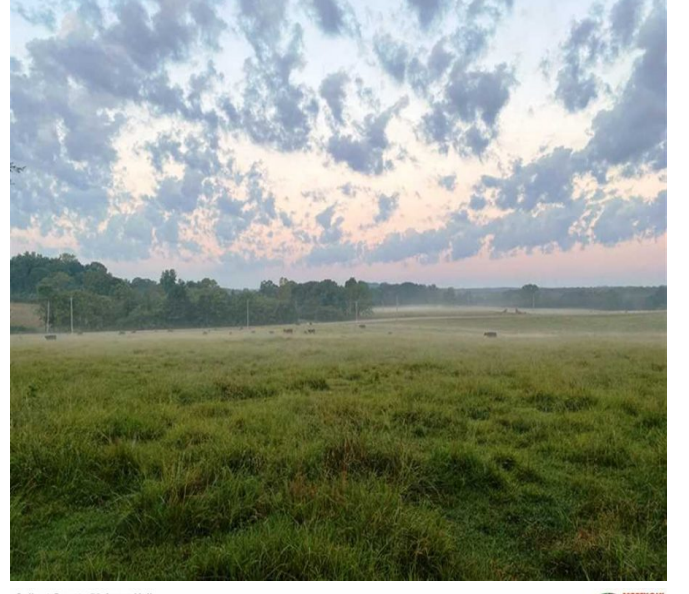

56.00 Acres
Colbert County
GPS 34.5763 X -87.6958

Mossy Oak Properties Southeast Land & Wildlife
www.selandandwildlife.com