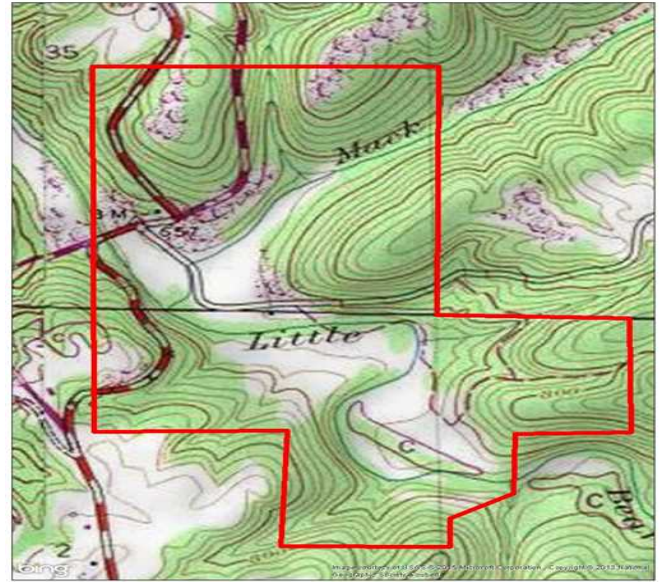

Property Details:

Price : \$427,950
County : Franklin
Acreage : 317.00
Address :
MOPLS ID : 22410

This 317 acre estate is a good mix of recreational and timberland property located near Hodges, Alabama. The property offers 1 mile of access along Little Bear Creek and has a nice mix of Pine timber, Hardwood timber and old fields.

317.00 Acres
Franklin County
GPS 34.4020 X -87.8709

Mossy Oak Properties Southeast Land & Wildlife
www.selandandwildlife.com

317.00 Acres
Franklin County
GPS 34.4020 X -87.8709

Mossy Oak Properties Southeast Land & Wildlife
www.selandandwildlife.com

317.00 Acres
Franklin County
GPS 34.4020 X -87.8709

Mossy Oak Properties Southeast Land & Wildlife
www.selandandwildlife.com