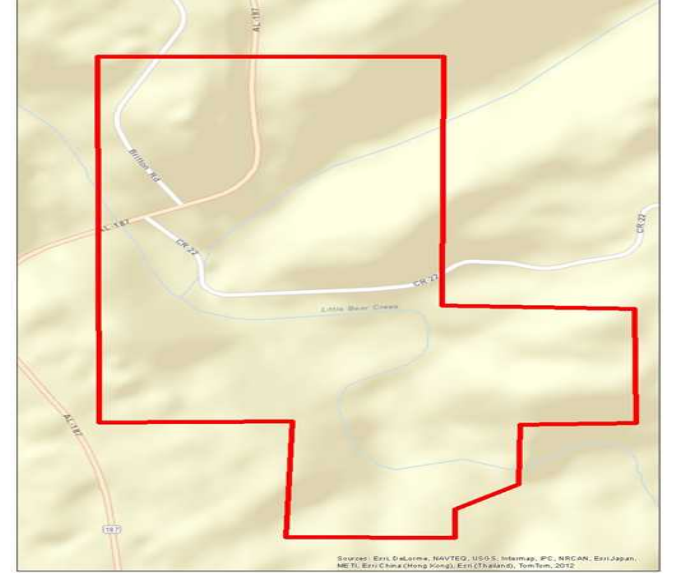

Property Details:

Price : \$427,950
County : Franklin
Acreage : 317.00
Address :
MOPLS ID : 22410

This 317 acre estate is a good mix of recreational and timberland property located near Hodges, Alabama. The property offers 1 mile of access along Little Bear Creek and has a nice mix of Pine timber, Hardwood timber and old fields.

317.00 Acres
Franklin County
GPS 34.4020 X -87.8709

Mossy Oak Properties Southeast Land & Wildlife
www.selandandwildlife.com

317.00 Acres
Franklin County
GPS 34.4020 X -87.8709

Mossy Oak Properties Southeast Land & Wildlife
www.selandandwildlife.com

317.00 Acres
Franklin County
GPS 34.4020 X -87.8709

Mossy Oak Properties Southeast Land & Wildlife
www.selandandwildlife.com