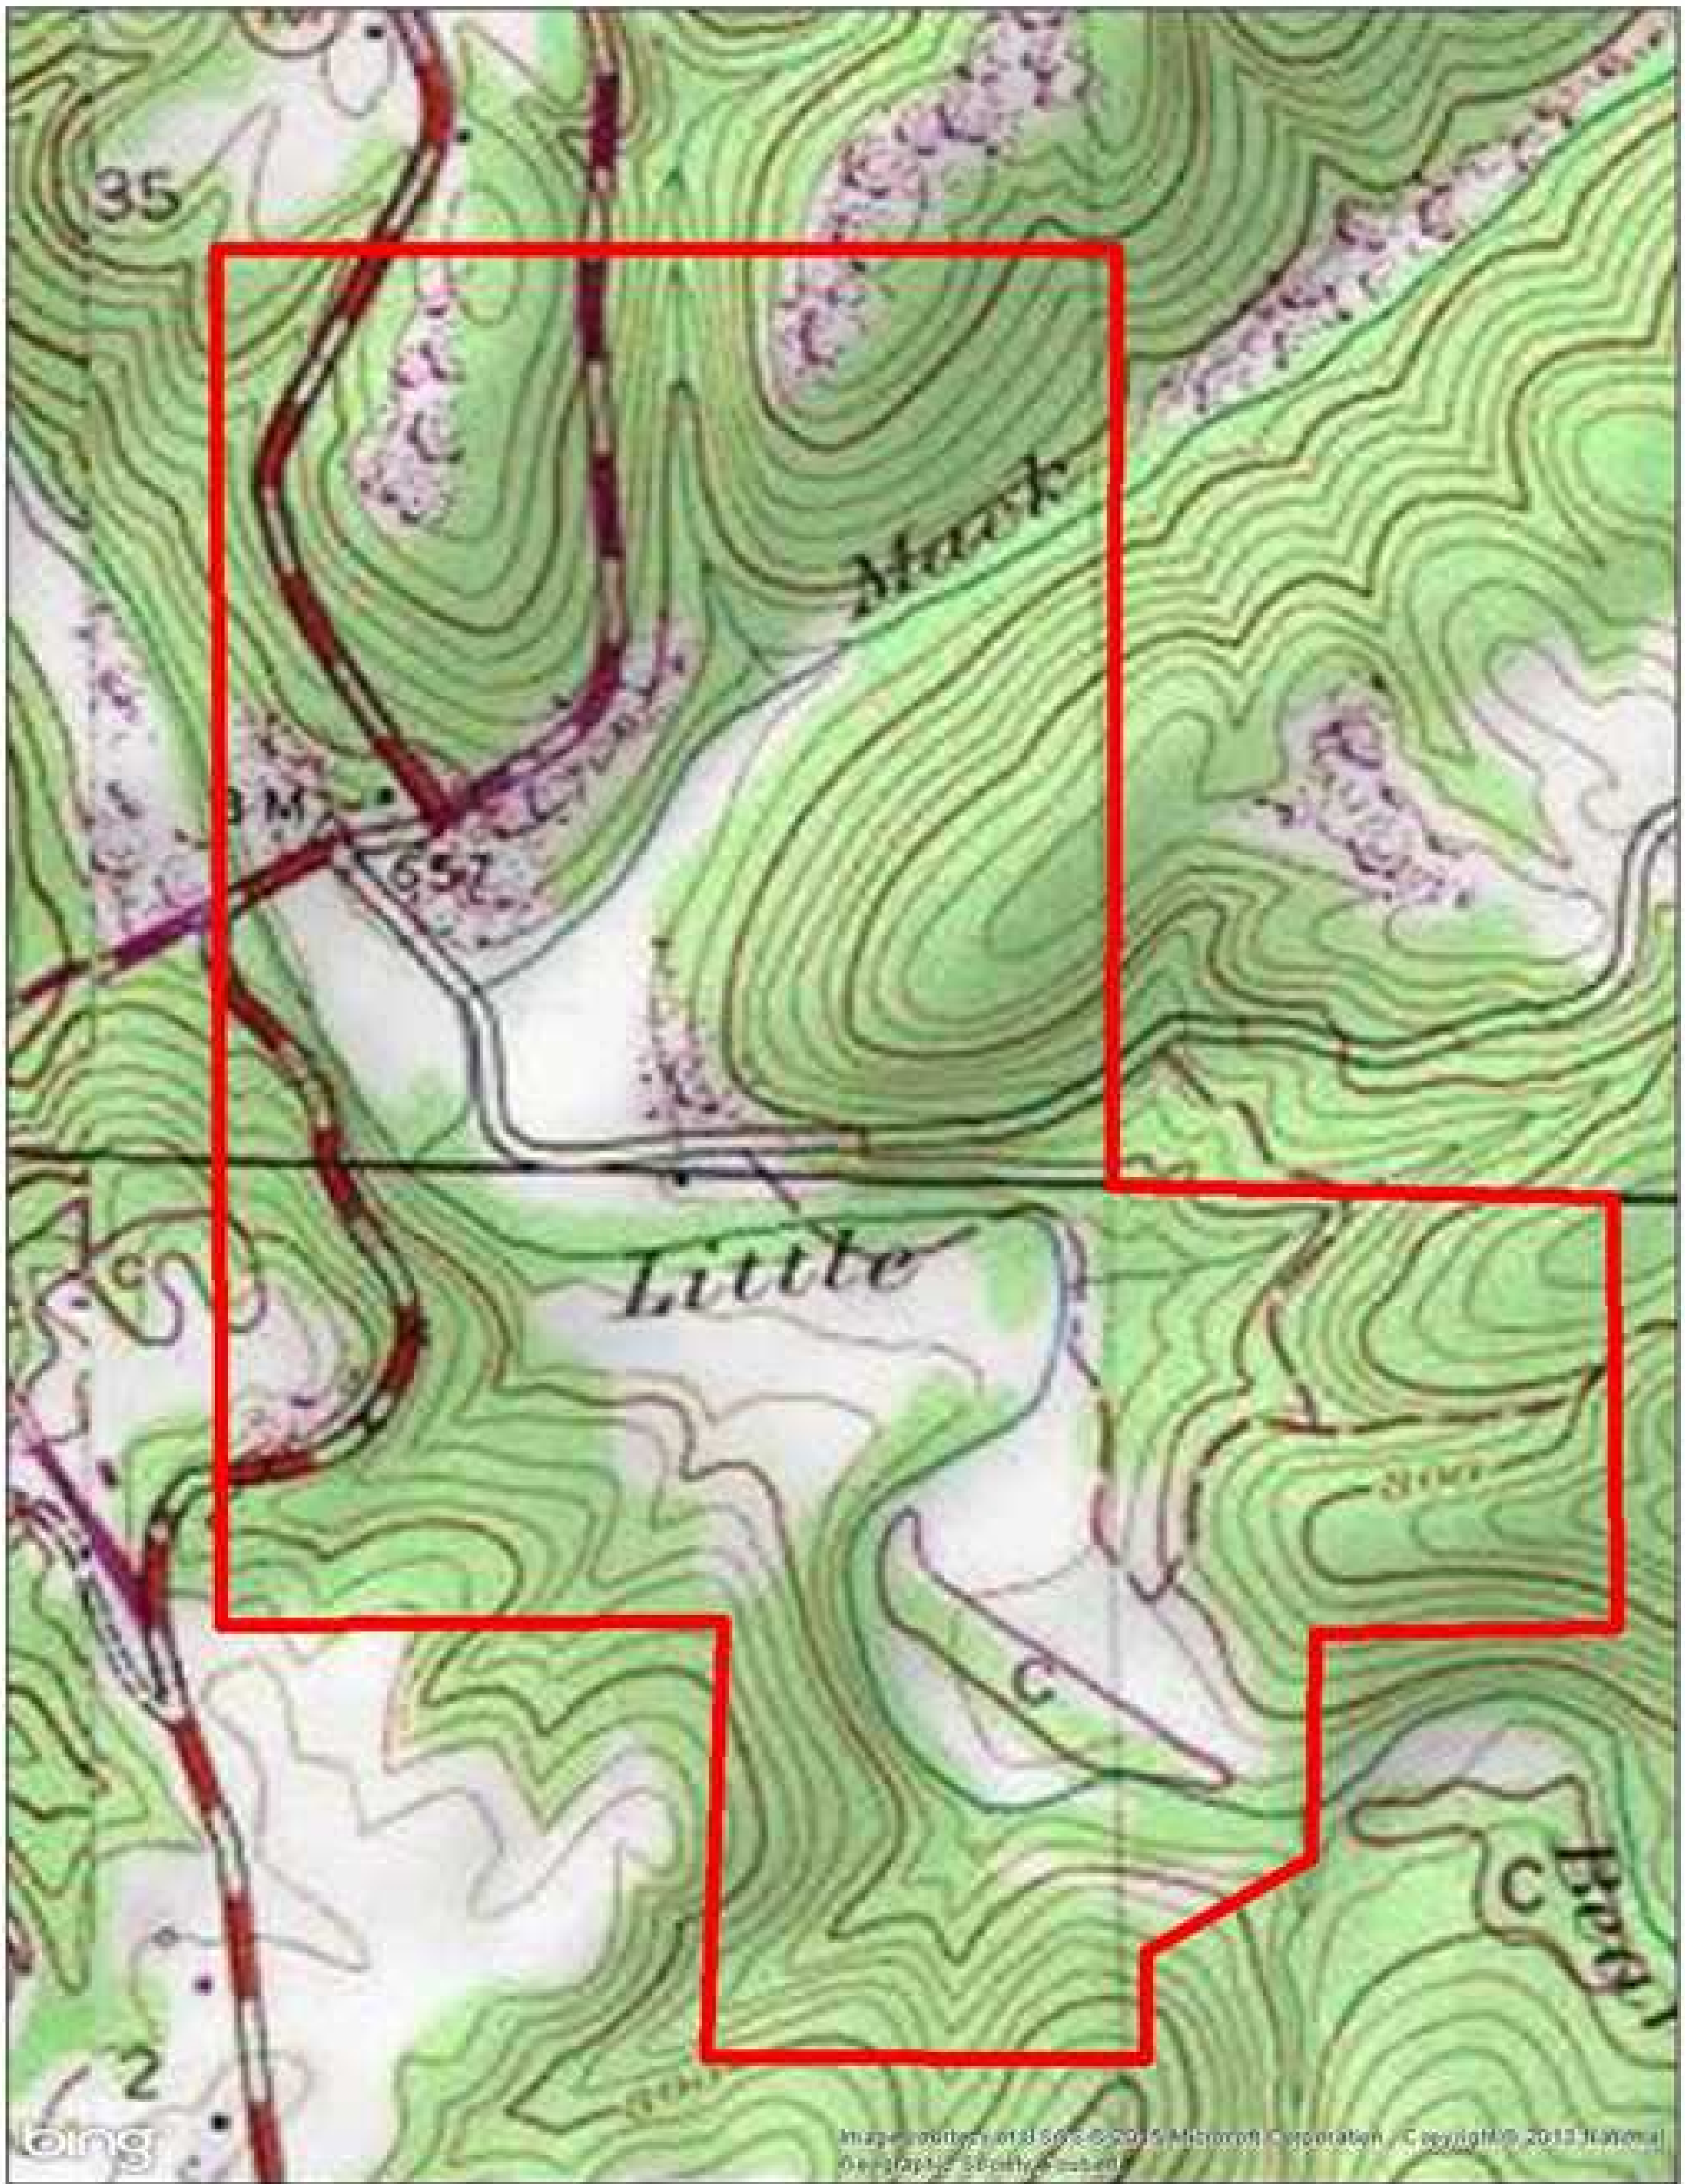

Property Details:

Price : \$427,950
County : Franklin
Acreage : 317.00
Address :
MOPLS ID : 22410

This 317 acre estate is a good mix of recreational and timberland property located near Hodges, Alabama. The property offers 1 mile of access along Little Bear Creek and has a nice mix of Pine timber, Hardwood timber and old fields.

317.00 Acres
Franklin County
GPS 34.4020 X -87.8709

Mossy Oak Properties Southeast Land & Wildlife
www.selandandwildlife.com

317.00 Acres
Franklin County
GPS 34.4020 X -87.8709

Mossy Oak Properties Southeast Land & Wildlife
www.selandandwildlife.com

317.00 Acres
Franklin County
GPS 34.4020 X -87.8709

Mossy Oak Properties Southeast Land & Wildlife
www.selandandwildlife.com