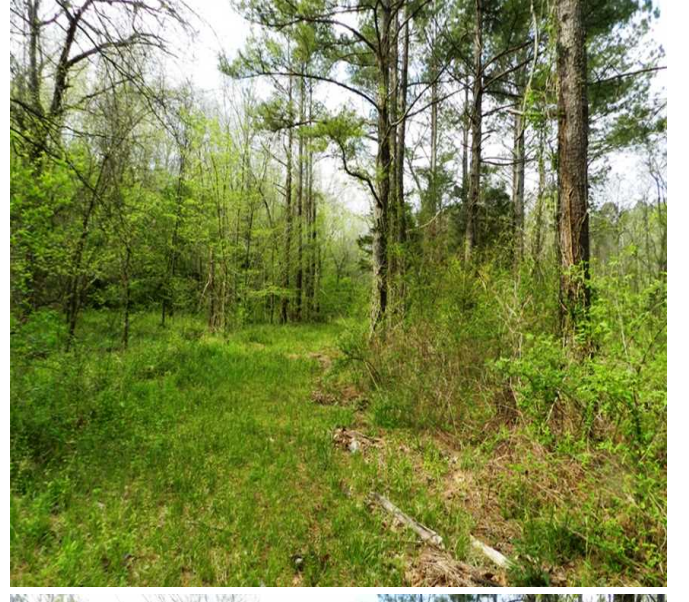

49.00 Acres
Franklin County
GPS 34.5691 X -87.8678

Mossy Oak Properties Southeast Land & Wildlife
www.selandandwildlife.com