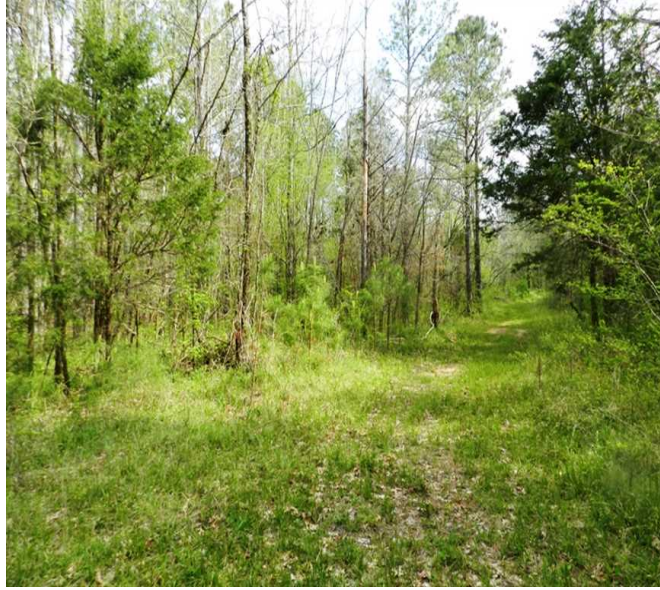

49.00 Acres
Franklin County
GPS 34.5691 X -87.8678

Mossy Oak Properties Southeast Land & Wildlife
www.selandandwildlife.com