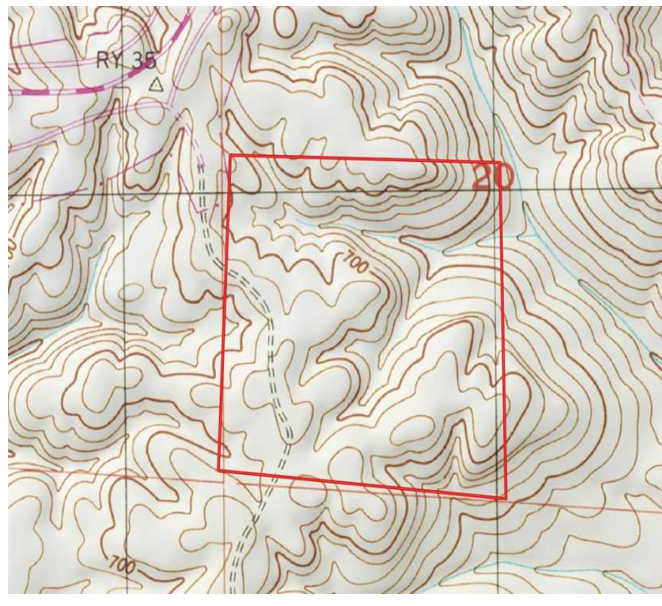

Property Details:

Price : \$188,650
County : Colbert
Acreage : 154.00
Address : Cherokee, AL
MOPLS ID : 34801

154.00 Acres
Colbert County
GPS 34.6947 X -88.0321

Mossy Oak Properties Southeast Land & Wildlife
www.selandandwildlife.com

154.00 Acres
Colbert County
GPS 34.6947 X -88.0321

Mossy Oak Properties Southeast Land & Wildlife
www.selandandwildlife.com

154.00 Acres
Colbert County
GPS 34.6947 X -88.0321

Mossy Oak Properties Southeast Land & Wildlife
www.selandandwildlife.com