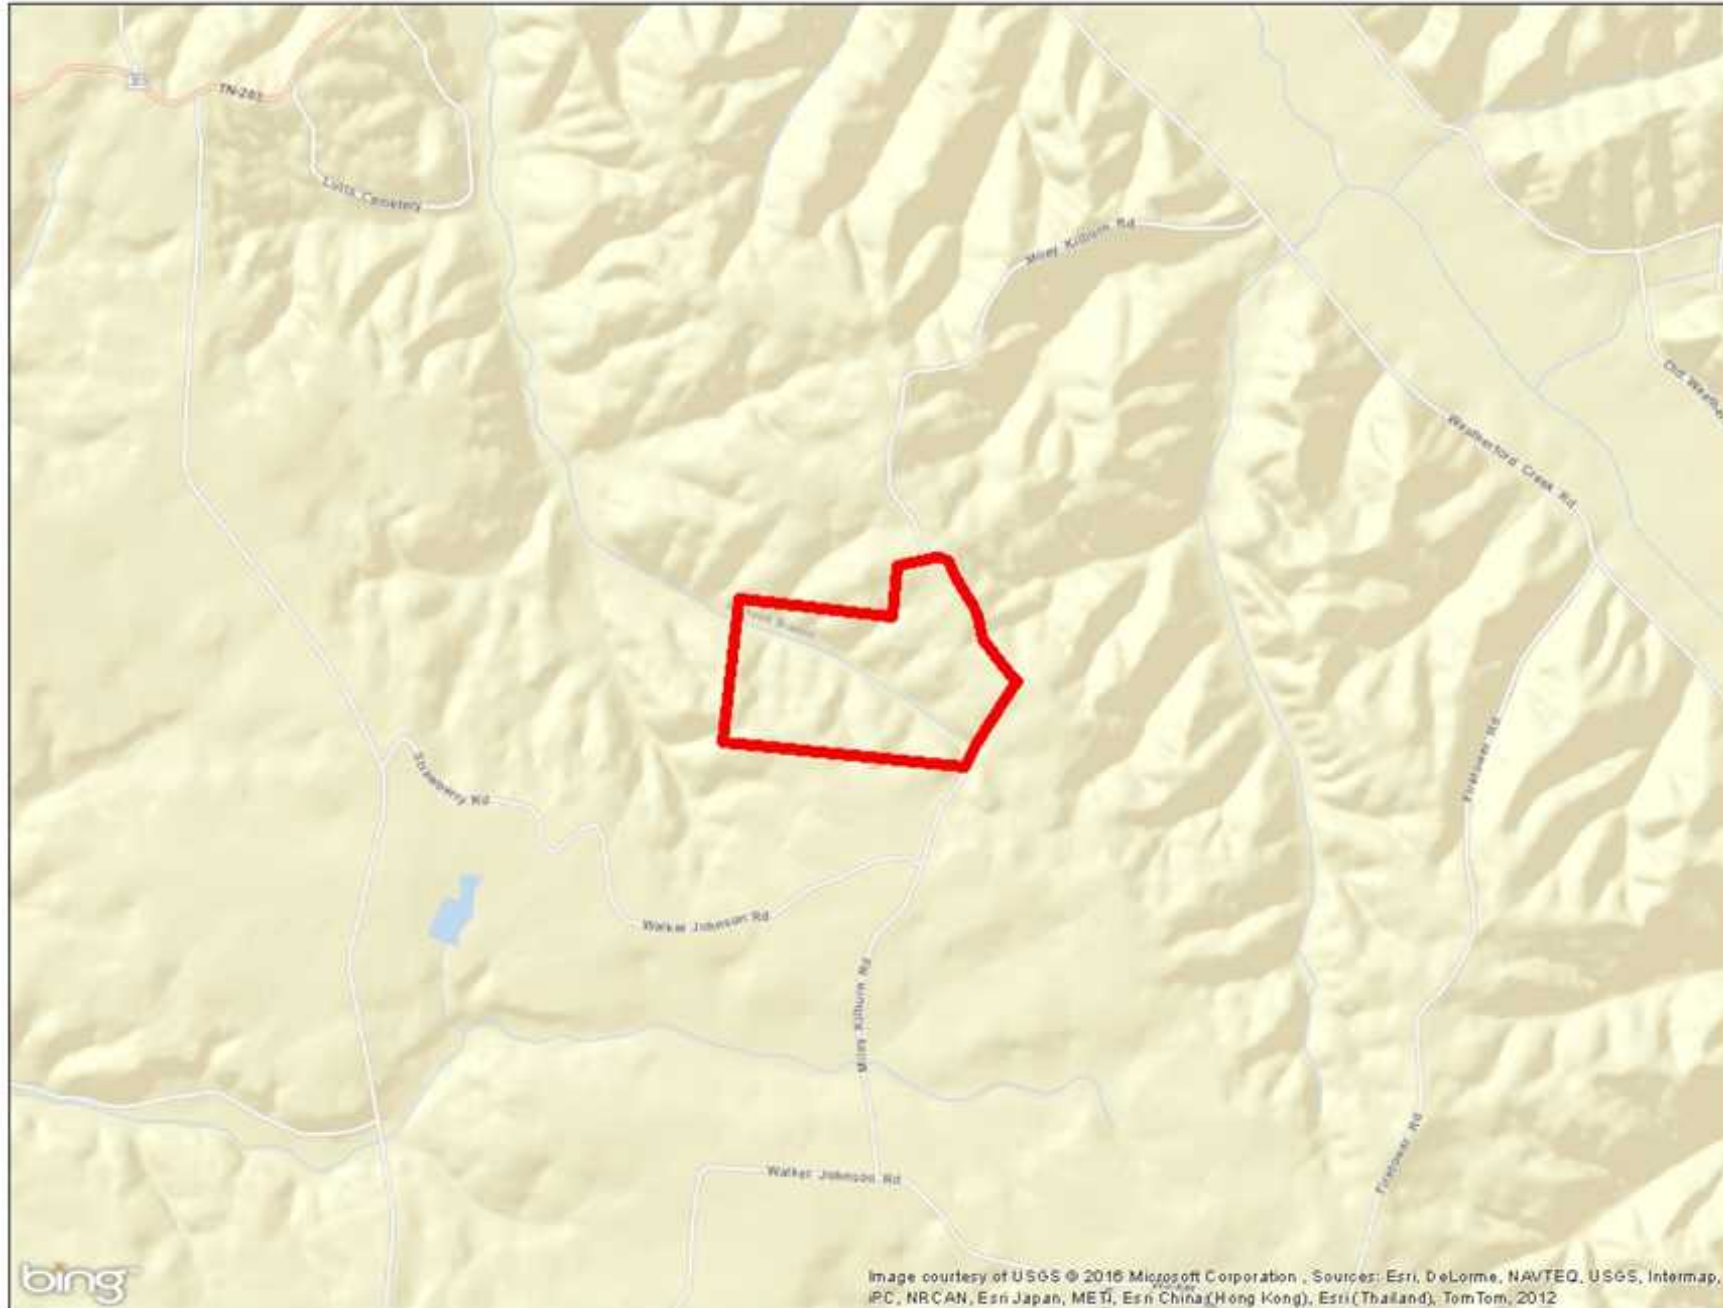

## Old fox pen in Lutts, Tennessee is a hunter's dream!

### Property Details:

Price : \$229,000  
County : Wayne  
Acreage : 113.12  
Address :  
MOPLS ID : 25411

At \$2,024 per acre, this "old fox pen" in Lutts, Tennessee is a hunter's dream! Located in Wayne County, Tennessee, this 113 +/- acre property offers some of the finest hunting in the Southeast. The entire perimeter is encased in a 7 foot fence that, overtime, has fallen down to provide funnels for deer movement and the trails are truly amazing. Timber highlights include approximately 20 acres of 10 year old pines with the remainder in mixed pine/hardwood. The tract has a great road system throughout the property.

### Other attributes:

- Property is surrounded on 3 sides by row crop land
- Small creek runs the entire length of the property
- Several food plots with orchard trees
- 1,200 sf pole barn
- Power available
- Well water on site

113.12 Acres  
Wayne County  
GPS 35.1216 X -87.9297

Mossy Oak Properties Southeast Land & Wildlife  
[www.selandandwildlife.com](http://www.selandandwildlife.com)

113.12 Acres  
Wayne County  
GPS 35.1216 X -87.9297