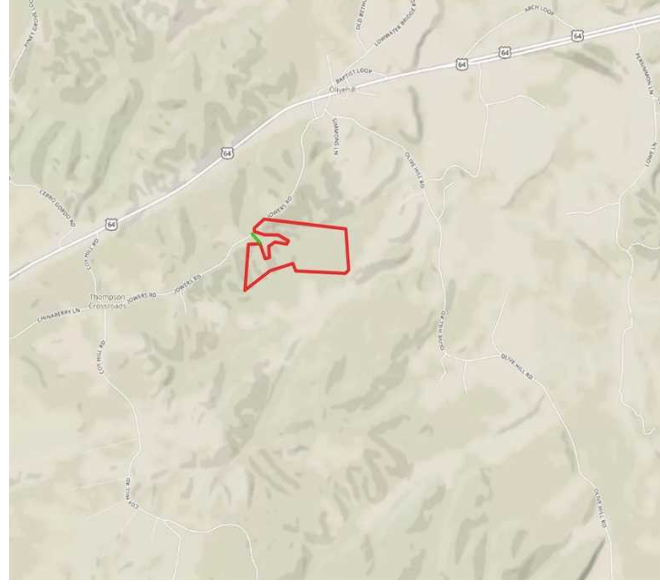

Property Details:

Price : \$54,000
County : Hardin
Acreage : 48.00
Address :
MOPLS ID : 34142

+/-48 acres located less than 15 minutes east of Savannah, TN in the small community of Olivehill. The property is primarily composed of 2 yr old pine timber with the hollows having a good stand of hardwood timber. There is a paved county road frontage.

48.00 Acres
Hardin County
GPS 35.2657 X -88.0384

Mossy Oak Properties Southeast Land & Wildlife
www.selandandwildlife.com

48.00 Acres
Hardin County
GPS 35.2657 X -88.0384

Mossy Oak Properties Southeast Land & Wildlife
www.selandandwildlife.com

48.00 Acres
Hardin County
GPS 35.2657 X -88.0384

Mossy Oak Properties Southeast Land & Wildlife
www.selandandwildlife.com