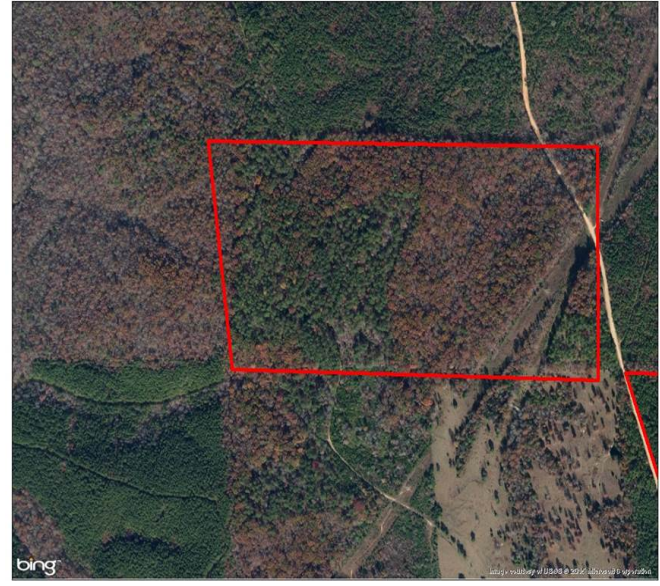

**Property Details:**

Price : \$66,000  
County : Franklin  
Acreage : 80.00  
Address :  
MOPLS ID : 20978

Don't miss out on this 80 acres of recently harvested timberland ready to be replanted.

Showing by Appointment Only. For a private showing or additional information, please contact Nathan McCollum at 256-345-0074 or email at nmccollum@mossyoakproperties.com. We look forward to speaking with you.

Franklin County whitetail deer turkey road frontage

80.00 Acres  
Franklin County  
GPS 34.3899 X -88.0145

Mossy Oak Properties Southeast Land & Wildlife  
[www.selandandwildlife.com](http://www.selandandwildlife.com)

80.00 Acres  
Franklin County  
GPS 34.3899 X -88.0145

Mossy Oak Properties Southeast Land & Wildlife  
[www.selandandwildlife.com](http://www.selandandwildlife.com)

80.00 Acres  
Franklin County  
GPS 34.3899 X -88.0145