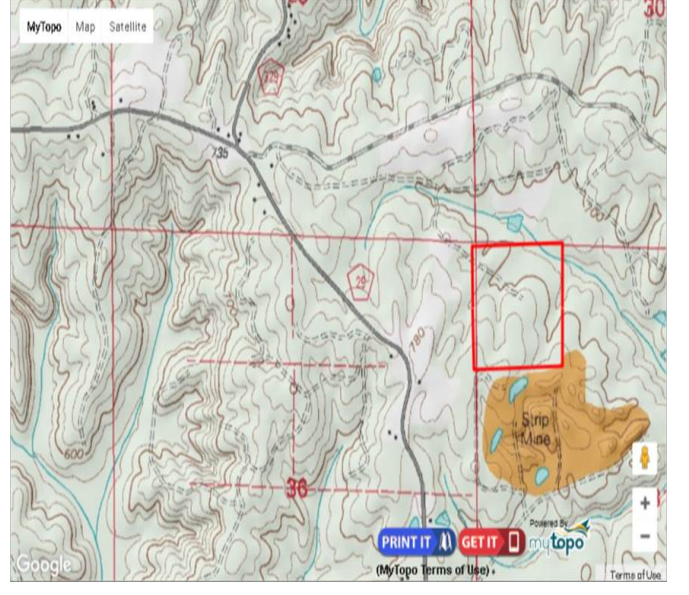

**Property Details:**

Price : \$31,320  
County : Winston  
Acreage : 40.00  
Address :  
MOPLS ID : 27483

This 40+/- acres in Winston County, Alabama is a great recreational property with several large green fields and a good road system. Topography is very good as well. Access into to the property down a well-maintained gravel road. Small game and upland game are prominent on this Nauvoo, Alabama property.

40.00 Acres  
Winston County  
GPS 34.0533 X -87.4333

Mossy Oak Properties Southeast Land & Wildlife  
www.selandandwildlife.com

40.00 Acres  
 Winston County  
 GPS 34.0533 X -87.4333

Mossy Oak Properties Southeast Land & Wildlife  
[www.selandandwildlife.com](http://www.selandandwildlife.com)

40.00 Acres  
Winston County  
GPS 34.0533 X -87.4333

Mossy Oak Properties Southeast Land & Wildlife  
[www.selandandwildlife.com](http://www.selandandwildlife.com)