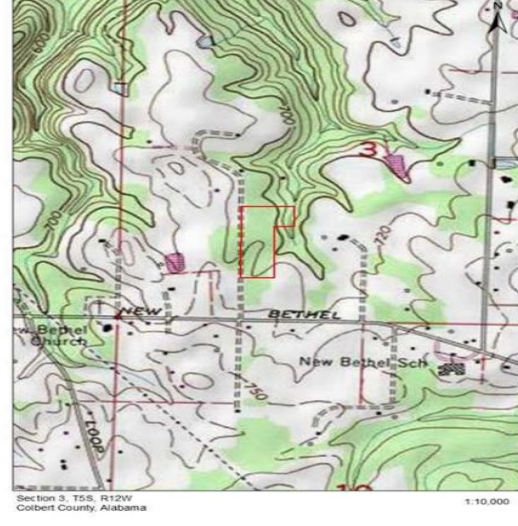

12 Acres, New Bethel Community, Colbert County

Property Details:

Price : \$72,000

County : Colbert

Acreage : 12.00

Address : Alexander Lane

MOPLS ID : 46535

Take advantage of lots of road frontage along Alexander Lane. A great place to build multiple houses or keep to yourself in a perfectly built dream home. Conveniently located 15 minutes from the Shoals in the New Bethel Community. Utilities are present. Asking \$72,000 (\$6,000 per acre).

12.00 Acres
 Colbert County
 GPS 34.6508 X -87.7878

Mossy Oak Properties Southeast Land & Wildlife
www.selandandwildlife.com

12.00 Acres
Colbert County
GPS 34.6508 X -87.7878

Mossy Oak Properties Southeast Land & Wildlife
www.selandandwildlife.com