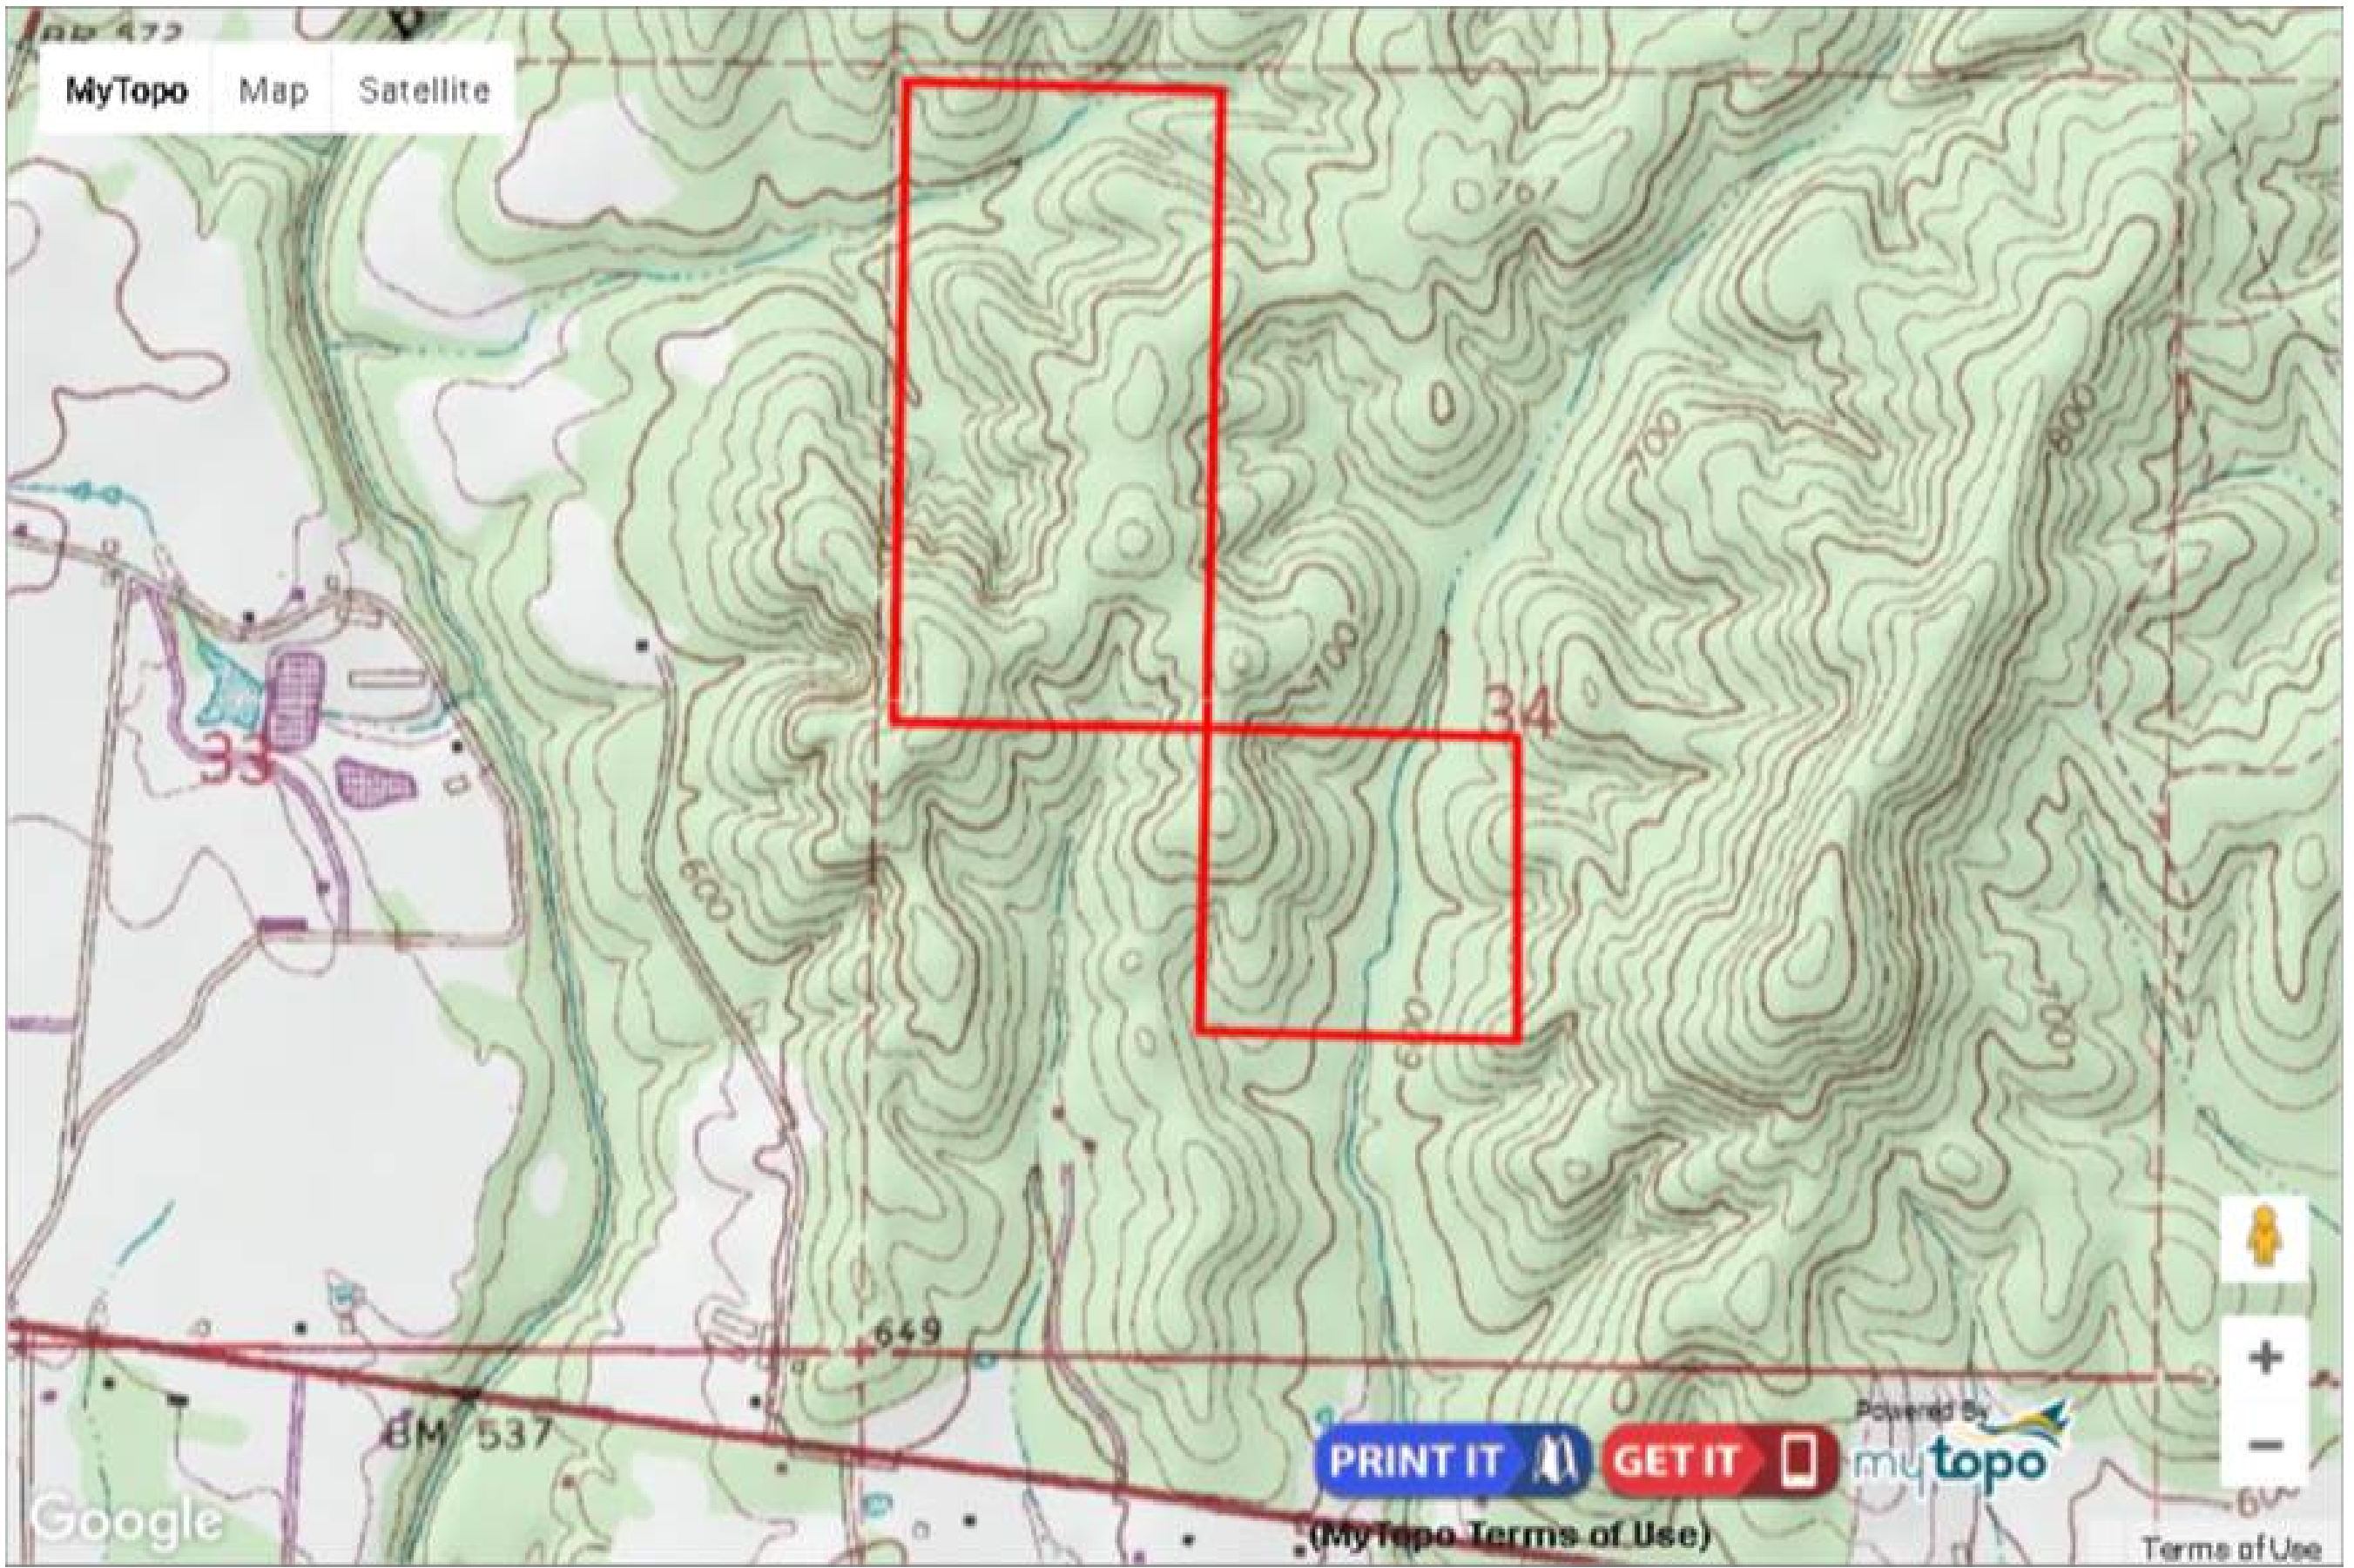

120 Acres of FINE Pine Timber in Marion County, Alabama

Property Details:

Price : \$153,240
County : Marion
Acreage : 120.00
Address :
MOPLS ID : 27447

This 120+/- acre is a mixed-use recreational, timberland property with a fine stand of pine timber. There are 2 nice creeks on the property with hardwood timber along them. Convenient to Hamilton, Alabama the timber boats of 101 +/- acres of 15-year-old pine plantation and 19 +/- acres of hardwood timber.

120.00 Acres
Marion County
GPS 34.1403 X -87.7876

Mossy Oak Properties Southeast Land & Wildlife
www.selandandwildlife.com

120.00 Acres
Marion County
GPS 34.1403 X -87.7876

Mossy Oak Properties Southeast Land & Wildlife
www.selandandwildlife.com

120.00 Acres
Marion County
GPS 34.1403 X -87.7876

Mossy Oak Properties Southeast Land & Wildlife
www.selandandwildlife.com