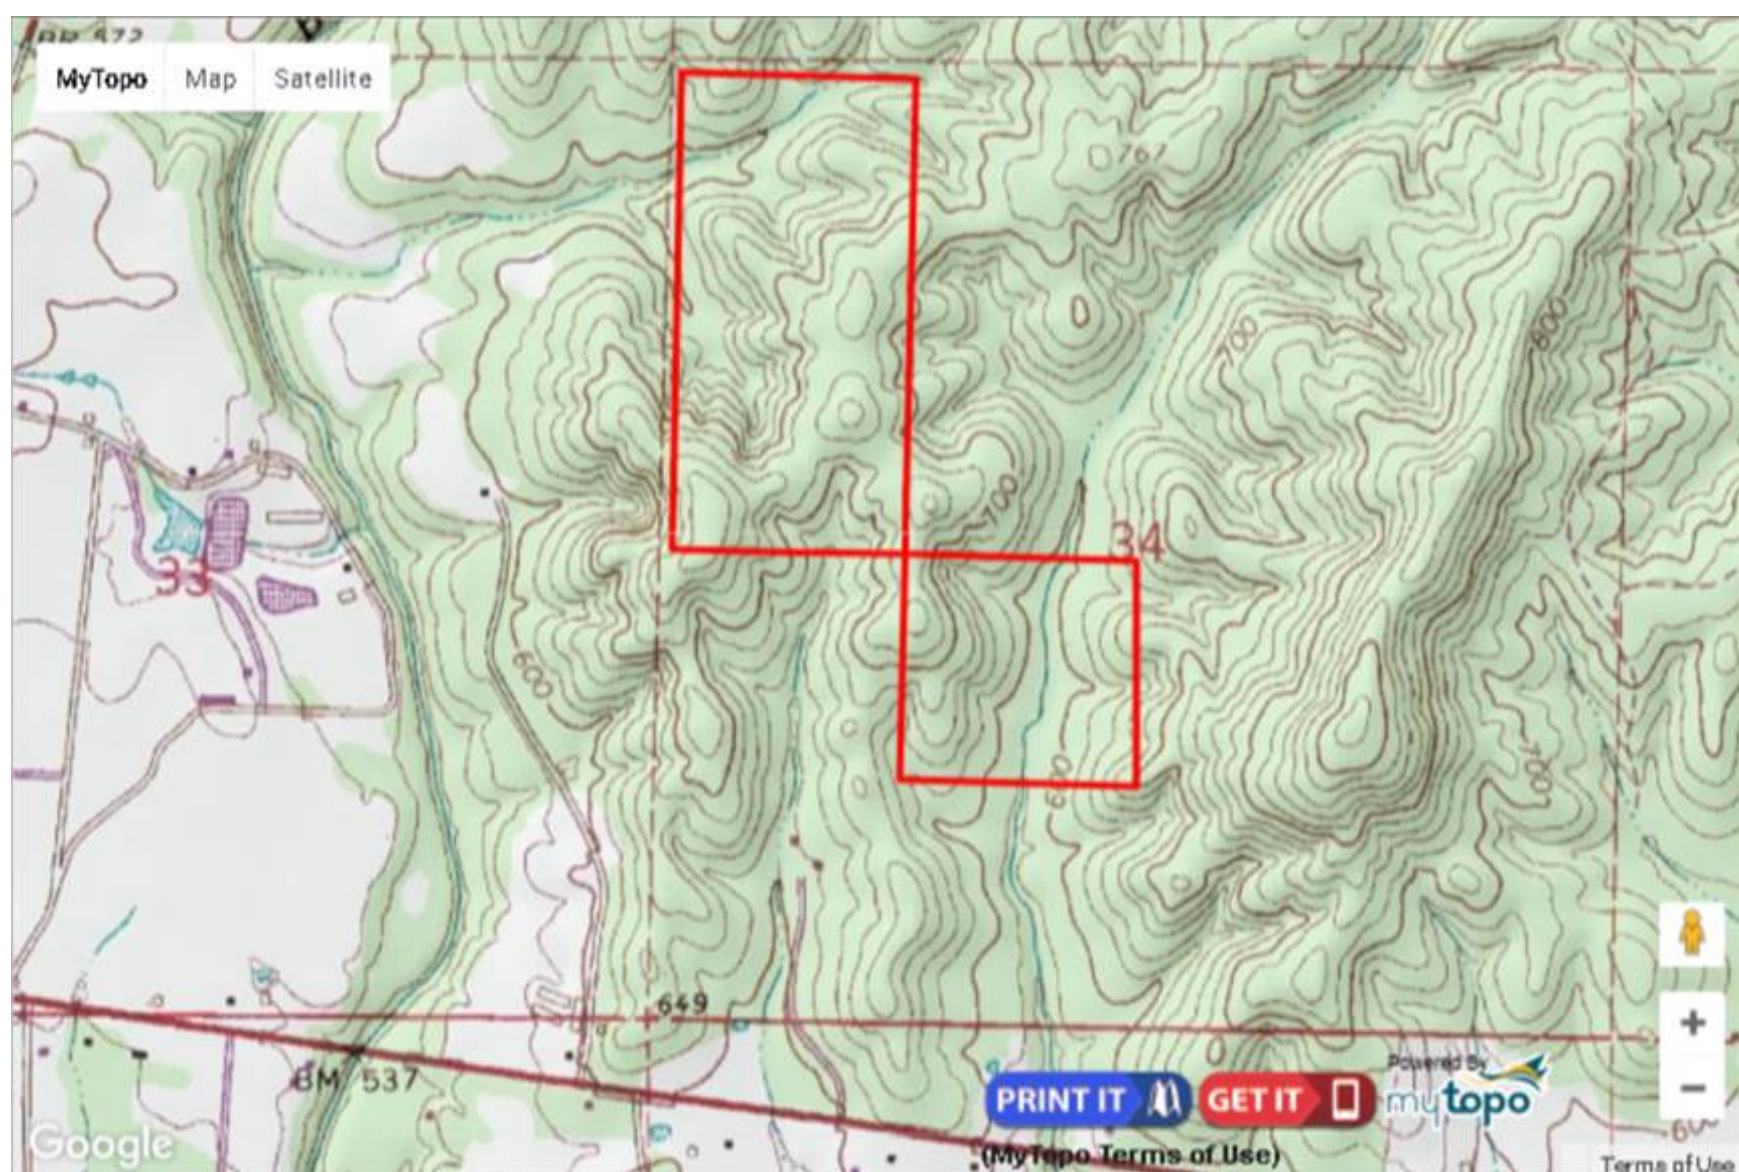

120 Acres of FINE Pine Timber in Marion County, Alabama

Property Details:

Price : \$153,240
County : Marion
Acreage : 120.00
Address :
MOPLS ID : 27447

This 120+/- acre is a mixed-use recreational, timberland property with a fine stand of pine timber. There are 2 nice creeks on the property with hardwood timber along them. Convenient to Hamilton, Alabama the timber boats of 101 +/- acres of 15-year-old pine plantation and 19 +/- acres of hardwood timber.

120.00 Acres
Marion County
GPS 34.1403 X -87.7876

Mossy Oak Properties Southeast Land & Wildlife
www.selandandwildlife.com

120.00 Acres
Marion County
GPS 34.1403 X -87.7876

Mossy Oak Properties Southeast Land & Wildlife
www.selandandwildlife.com

120.00 Acres
Marion County
GPS 34.1403 X -87.7876

Mossy Oak Properties Southeast Land & Wildlife
www.selandandwildlife.com