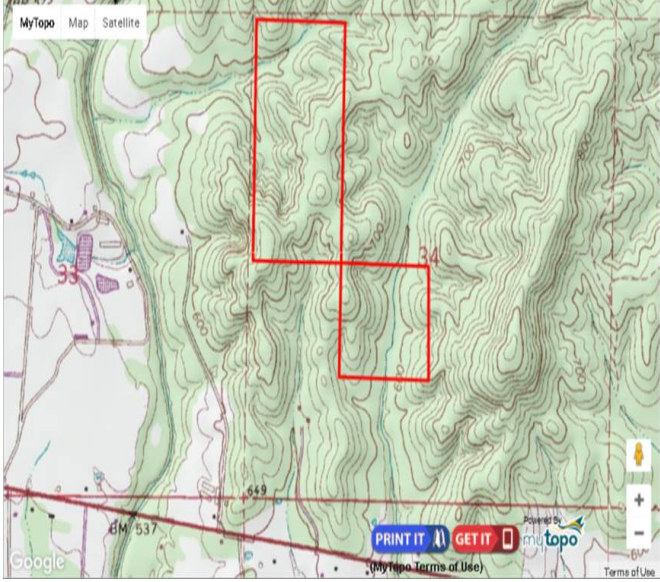

120 Acres of FINE Pine Timber in Marion County, Alabama

Property Details:

Price : \$153,240
County : Marion
Acreage : 120.00
Address :
MOPLS ID : 27447

This 120+/- acre is a mixed-use recreational, timberland property with a fine stand of pine timber. There are 2 nice creeks on the property with hardwood timber along them. Convenient to Hamilton, Alabama the timber boats of 101 +/- acres of 15-year-old pine plantation and 19 +/- acres of hardwood timber.

120.00 Acres
Marion County
GPS 34.1403 X -87.7876

Mossy Oak Properties Southeast Land & Wildlife
www.selandandwildlife.com

120.00 Acres
Marion County
GPS 34.1403 X -87.7876

Mossy Oak Properties Southeast Land & Wildlife
www.selandandwildlife.com

120.00 Acres
Marion County
GPS 34.1403 X -87.7876

Mossy Oak Properties Southeast Land & Wildlife
www.selandandwildlife.com