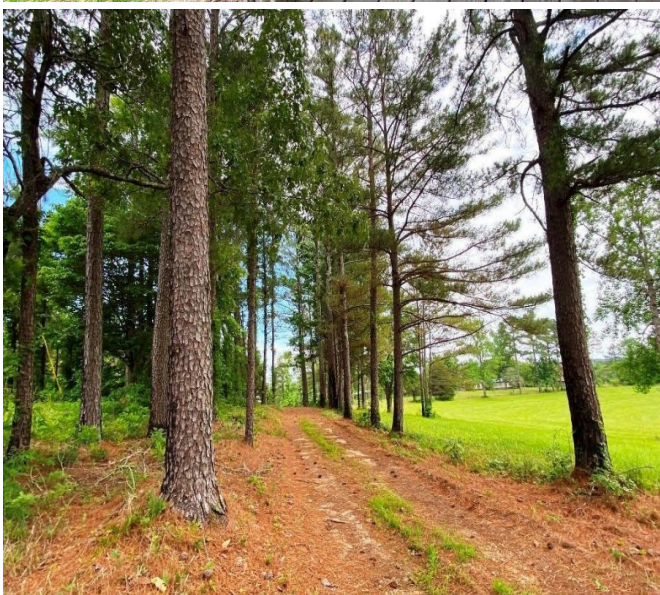

160.00 Acres
Marion County
GPS 34.080679 X -87.810884

Mossy Oak Properties Southeast Land & Wildlife
www.selandandwildlife.com