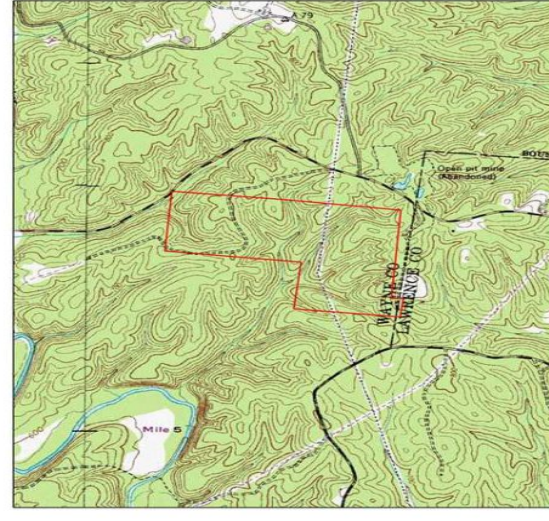

Property Details:

Price : \$189,000

County : Wayne

Acreage : 180.00

Address : Iron City, TN

MOPLS ID : 46407

Check out this 180 acre hardwood tract located just minutes from the Florence Alabama area. The southern Tennessee rolling hills flow throughout the property creating breathtaking views and offering some of the finest hunting that the area has to offer. County water and power is accessible at the entrance to the property. This is an excellent investment for future timber income or to create your own hunting sanctuary. It has a perennial creek flowing through it and has road access. For more information or for a private showing, please contact Cameron Isbell @ 256-483-8134 or cisbell@mossyoakproperties.com.

180.00 Acres
Wayne County
GPS 35.0332 X -87.6200

Mossy Oak Properties Southeast Land & Wildlife
www.selandandwildlife.com

180.00 Acres
Wayne County
GPS 35.0332 X -87.6200

Mossy Oak Properties Southeast Land & Wildlife
www.selandandwildlife.com

180.00 Acres
Wayne County
GPS 35.0332 X -87.6200

Mossy Oak Properties Southeast Land & Wildlife
www.selandandwildlife.com