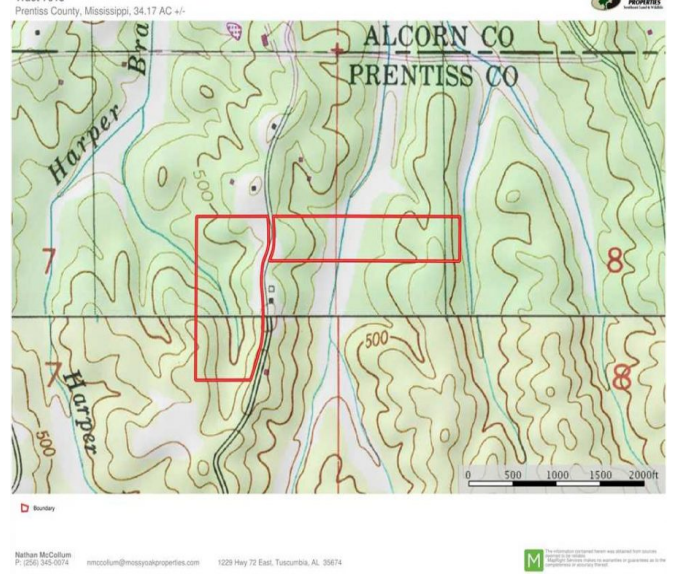

## 34 Acres Land for Sale County Road 1161 Prentiss County, Mississippi

**Property Details:**

Price : \$31,900

County : Prentiss

Acreage : 34.77

Address : County Road 1161

MOPLS ID : 50483

This 34.17 acre tract located on County Road 1161 in Prentiss County, Mississippi has 29 +/- acres of 3 year old Loblolly Pine and 3 acres of mature hardwood. The property lies on both sides of the county road. Convenient to Rienzi and Thrasher, this rural area with rolling hills, brushy bedding areas, and beautiful stand of hardwood sets up nicely to the big buck sanctuary of your dreams..

34.77 Acres  
Prentiss County  
GPS 34.7483 X -88.4920

Mossy Oak Properties Southeast Land & Wildlife  
[www.selandandwildlife.com](http://www.selandandwildlife.com)

34.77 Acres  
Prentiss County  
GPS 34.7483 X -88.4920