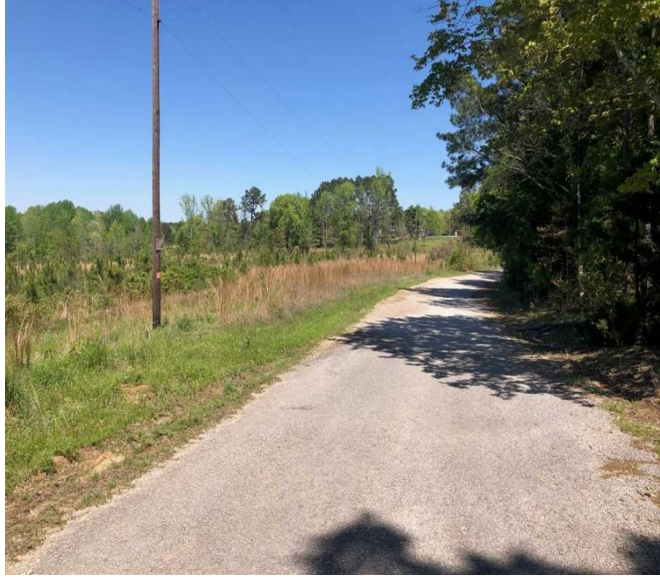

34.77 Acres
Prentiss County
GPS 34.7483 X -88.4920

Mossy Oak Properties Southeast Land & Wildlife
www.selandandwildlife.com