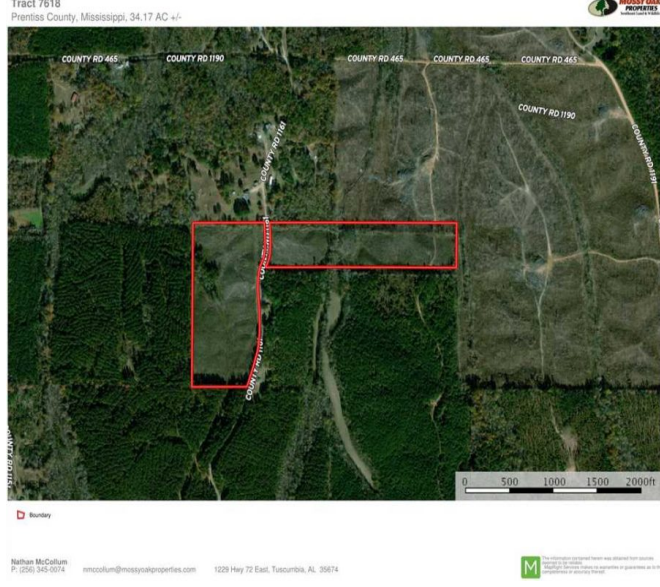

## 34 Acres Land for Sale County Road 1161 Prentiss County, Mississippi

**Property Details:**

Price : \$31,900

County : Prentiss

Acreage : 34.77

Address : County Road 1161

MOPLS ID : 50483

This 34.17 acre tract located on County Road 1161 in Prentiss County, Mississippi has 29 +/- acres of 3 year old Loblolly Pine and 3 acres of mature hardwood. The property lies on both sides of the county road. Convenient to Rienzi and Thrasher, this rural area with rolling hills, brushy bedding areas, and beautiful stand of hardwood sets up nicely to the big buck sanctuary of your dreams..

34.77 Acres  
Prentiss County  
GPS 34.7483 X -88.4920

Mossy Oak Properties Southeast Land & Wildlife  
[www.selandandwildlife.com](http://www.selandandwildlife.com)

34.77 Acres  
Prentiss County  
GPS 34.7483 X -88.4920