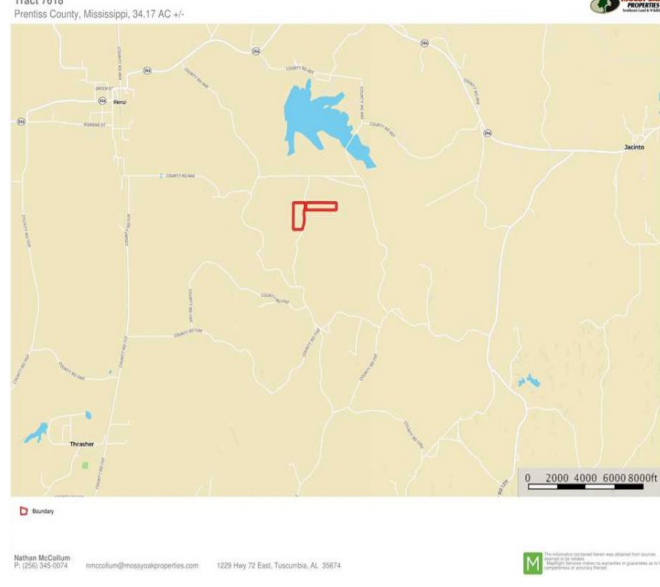

## 34 Acres Land for Sale County Road 1161 Prentiss County, Mississippi

**Property Details:**

Price : \$31,900

County : Prentiss

Acreage : 34.77

Address : County Road 1161

MOPLS ID : 50483

This 34.17 acre tract located on County Road 1161 in Prentiss County, Mississippi has 29 +/- acres of 3 year old Loblolly Pine and 3 acres of mature hardwood. The property lies on both sides of the county road. Convenient to Rienzi and Thrasher, this rural area with rolling hills, brushy bedding areas, and beautiful stand of hardwood sets up nicely to the big buck sanctuary of your dreams..

34.77 Acres  
Prentiss County  
GPS 34.7483 X -88.4920

Mossy Oak Properties Southeast Land & Wildlife  
[www.selandandwildlife.com](http://www.selandandwildlife.com)

34.77 Acres  
Prentiss County  
GPS 34.7483 X -88.4920