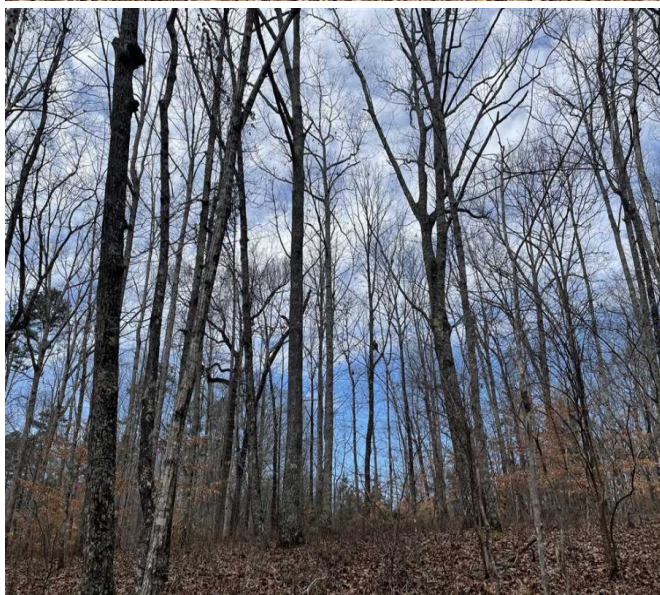

40.00 Acres
Lawrence County
GPS 34.3782 X -87.3187

Mossy Oak Properties Southeast Land & Wildlife
www.selandandwildlife.com