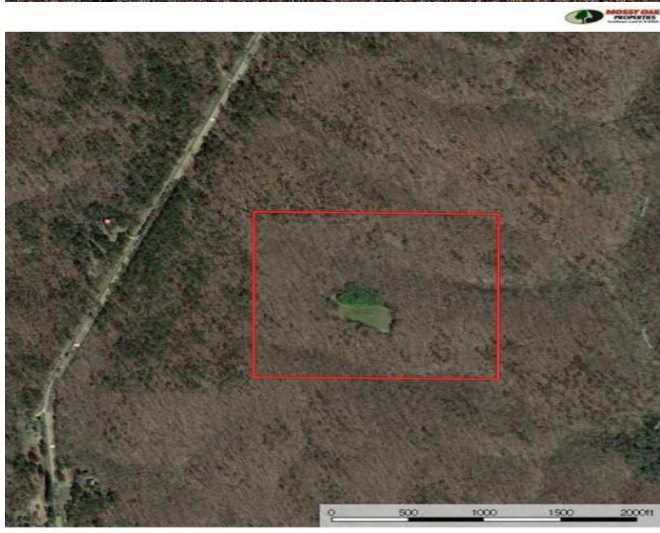

40 +/- acres of Hunting Land in Lawrence County, Alabama

Property Details:

Price : \$199,900

County : Lawrence

Acreage : 40.00

Address : Moulton, AL

MOPLS ID : 56708

This is a unique opportunity to own a recreational tract of real estate nestled inside the Bankhead National Forest. This tract consists of 40 +/- acres of mature hardwoods and two food plots. Wildlife is abundant on this property and the surrounding national forest, making this a great recreational tract. Brushy Creek is also an easy 200 yard hike. The opportunity for first class recreational experiences are endless on this tract.

The tract sits less than two hundred yards off of Highway 33 and is easy to access. Conveniently located 10 miles south of Moulton, 30 miles from Decatur, 40 miles from Cullman and 55 miles from Huntsville, day trips will be made with ease.

40.00 Acres
Lawrence County
GPS 34.3782 X -87.3187

Mossy Oak Properties Southeast Land & Wildlife
www.selandandwildlife.com

40.00 Acres
Lawrence County
GPS 34.3782 X -87.3187

Mossy Oak Properties Southeast Land & Wildlife
www.selandandwildlife.com

40.00 Acres
Lawrence County
GPS 34.3782 X -87.3187

Mossy Oak Properties Southeast Land & Wildlife
www.selandandwildlife.com