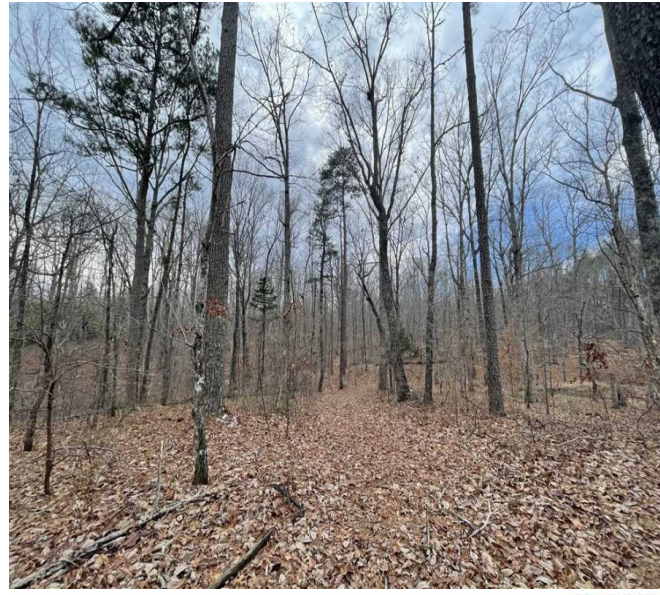

40.00 Acres
Lawrence County
GPS 34.3782 X -87.3187

Mossy Oak Properties Southeast Land & Wildlife
www.selandandwildlife.com