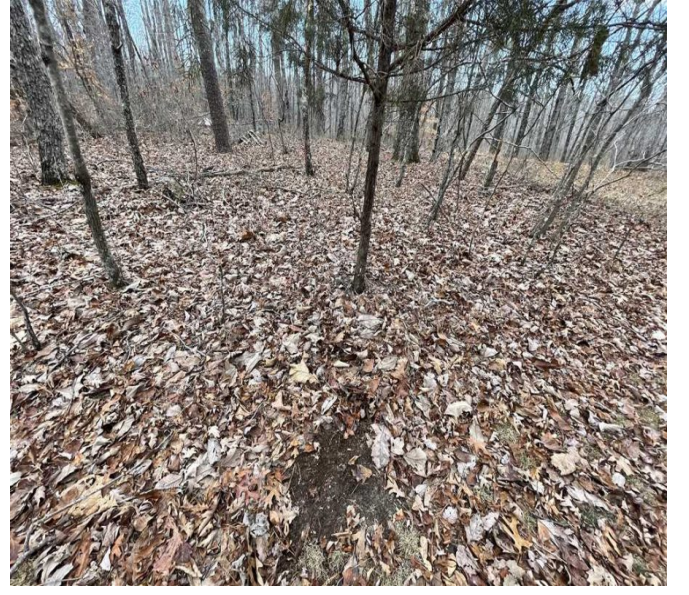

40.00 Acres
Lawrence County
GPS 34.3782 X -87.3187

Mossy Oak Properties Southeast Land & Wildlife
www.selandandwildlife.com