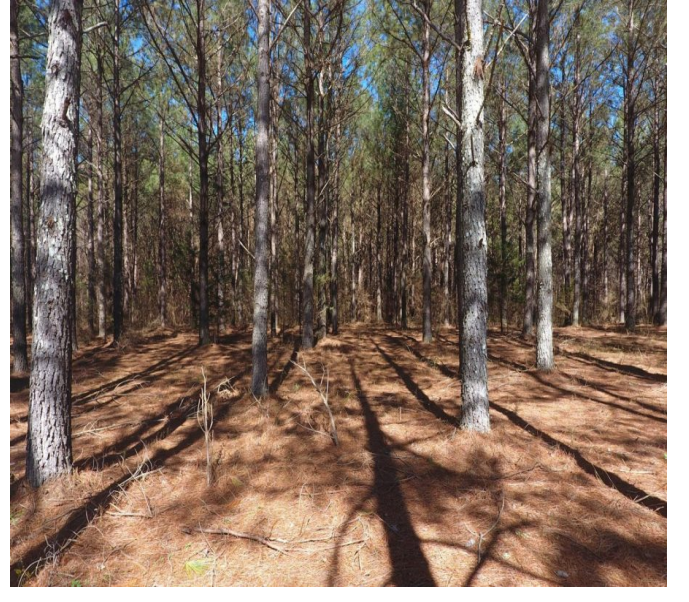

Mossy Oak Properties Southeast Land & Wildlife
www.selandandwildlife.com

413.00 Acres
Lawrence County
GPS 34.6135406 X -87.3305264

Mossy Oak Properties Southeast Land & Wildlife
www.selandandwildlife.com