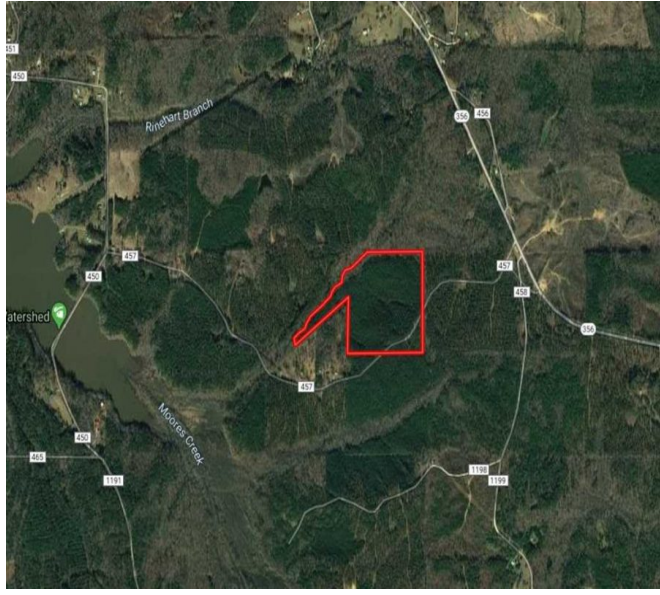

## 45.78 Acres Hunting Land for Sale County Road 457 Alcorn County, Mississippi

**Property Details:**

Price : \$46,900

County : Alcorn

Acreage : 45.78

Address : County Road 457

MOPLS ID : 50368

This 45.80 acre tract is located on County Road 457 in Rienzi, Mississippi. 37.38 acres of Loblolly Pine was planted in 2018, is growing nicely, and will be a great future investment. There is also 7.61 acres of natural hardwood. The mixed timber, rolling topography, and great access offer an excellent prospect for hunting the turkey and whitetail deer located on the property. Would also make a great home place. Convenient to Booneville and Iuka.

45.78 Acres  
Alcorn County  
GPS 34.7602 X -88.4638

Mossy Oak Properties Southeast Land & Wildlife  
[www.selandandwildlife.com](http://www.selandandwildlife.com)

45.78 Acres  
Alcorn County  
GPS 34.7602 X -88.4638