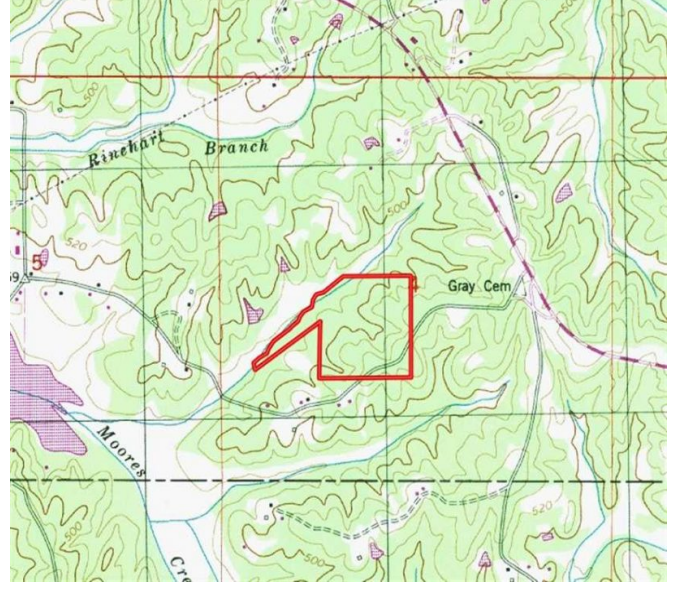

## 45.78 Acres Hunting Land for Sale County Road 457 Alcorn County, Mississippi

**Property Details:**

Price : \$46,900

County : Alcorn

Acreage : 45.78

Address : County Road 457

MOPLS ID : 50368

This 45.80 acre tract is located on County Road 457 in Rienzi, Mississippi. 37.38 acres of Loblolly Pine was planted in 2018, is growing nicely, and will be a great future investment. There is also 7.61 acres of natural hardwood. The mixed timber, rolling topography, and great access offer an excellent prospect for hunting the turkey and whitetail deer located on the property. Would also make a great home place. Convenient to Booneville and Iuka.

45.78 Acres  
Alcorn County  
GPS 34.7602 X -88.4638

Mossy Oak Properties Southeast Land & Wildlife  
[www.selandandwildlife.com](http://www.selandandwildlife.com)

45.78 Acres  
Alcorn County  
GPS 34.7602 X -88.4638