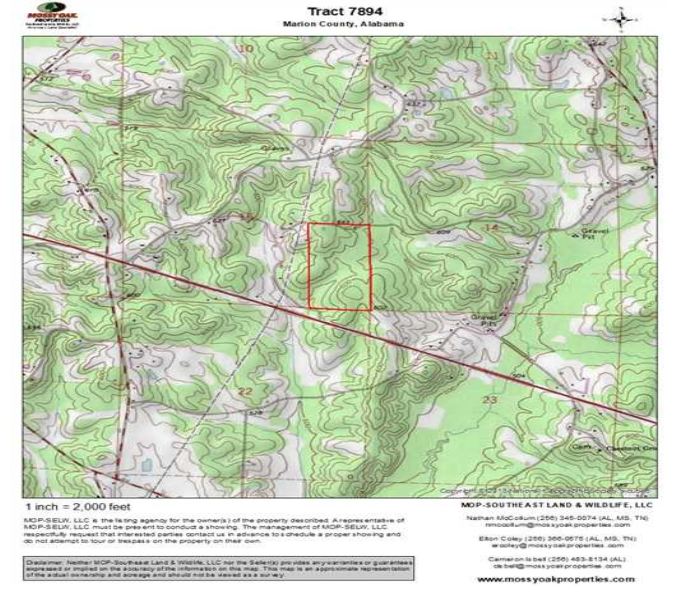

Property Details:

Price : \$113,000
County : Marion
Acreage : 79.88
Address : Hamilton, AL
MOPLS ID : 40357

79.88 Acres Hamilton, Alabama area
ID: 7894
Marion County, AL
79.88 Acres
Asking \$113,000 (\$1,414 per acre)

This 80+/- acre property located in Marion County, Alabama, West of Hamilton, would make an excellent home site or hunting tract. The slightly rolling topography and good road frontage offer an excellent prospect for hunting the turkey and whitetail deer located on the property. The property is accessible from County Road 122. The tract also has a good interior road system. Convenient to Exit 7 on I-22.

Summary

67.74 acres of loblolly pine
11.46 acres of hardwood
Remaining acreage in roads, fields, and utility right-of-ways

For more information or to schedule an appointment to view the property, call Nathan McCollum at (256) 345-0074 or email nmccollum@mossyoakproperties.com. We also have other tracts that are not yet on-line that might fit what you are looking for. Give us a call and we'll help you find something that meets your needs!

79.88 Acres
Marion County
GPS 34.1927 X -88.0930

Mossy Oak Properties Southeast Land & Wildlife
www.selandandwildlife.com

79.88 Acres
Marion County
GPS 34.1927 X -88.0930

Mossy Oak Properties Southeast Land & Wildlife
www.selandandwildlife.com