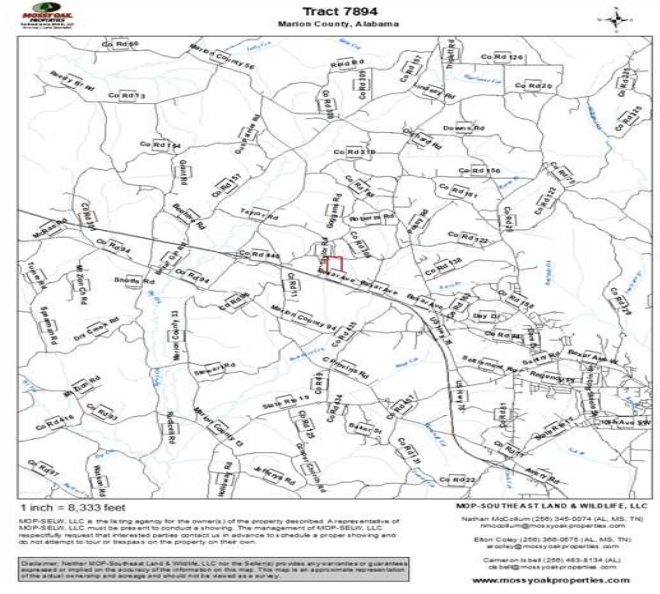

Property Details:

Price : \$113,000
County : Marion
Acreage : 79.88
Address : Hamilton, AL
MOPLS ID : 40357

79.88 Acres Hamilton, Alabama area
ID: 7894
Marion County, AL
79.88 Acres
Asking \$113,000 (\$1,414 per acre)

This 80+/- acre property located in Marion County, Alabama, West of Hamilton, would make an excellent home site or hunting tract. The slightly rolling topography and good road frontage offer an excellent prospect for hunting the turkey and whitetail deer located on the property. The property is accessible from County Road 122. The tract also has a good interior road system. Convenient to Exit 7 on I-22.

79.88 Acres
Marion County
GPS 34.1927 X -88.0930

Mossy Oak Properties Southeast Land & Wildlife
www.selandandwildlife.com

79.88 Acres
Marion County
GPS 34.1927 X -88.0930

Mossy Oak Properties Southeast Land & Wildlife
www.selandandwildlife.com