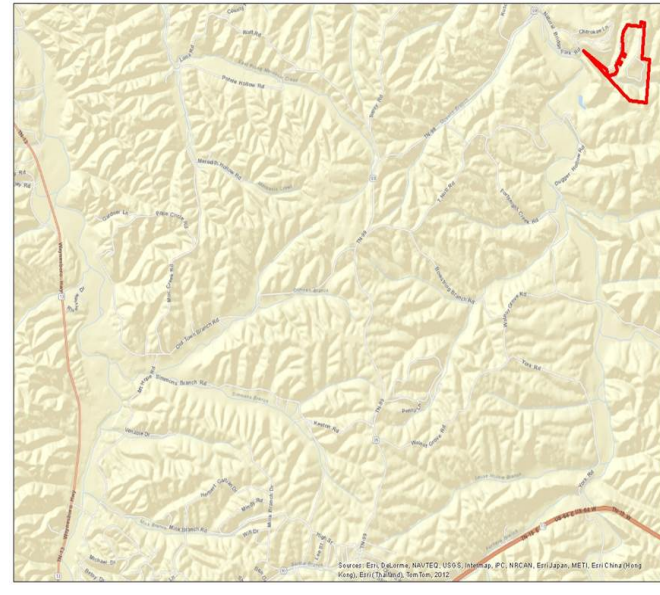

**Property Details:**

Price : \$189,000

County : Wayne

Acreage : 126.00

Address :

MOPLS ID : 20658

This 126 +/- acre property has a very nice stand of hardwood timber with food plots. A large creek traverses through the property. Water and power are available.

126 acre property, Wayne County, creek

126.00 Acres  
Wayne County  
GPS 35.4069 X -87.6546

Mossy Oak Properties Southeast Land & Wildlife  
[www.selandandwildlife.com](http://www.selandandwildlife.com)

126.00 Acres  
 Wayne County  
 GPS 35.4069 X -87.6546

Mossy Oak Properties Southeast Land & Wildlife  
[www.selandandwildlife.com](http://www.selandandwildlife.com)

126.00 Acres  
Wayne County  
GPS 35.4069 X -87.6546