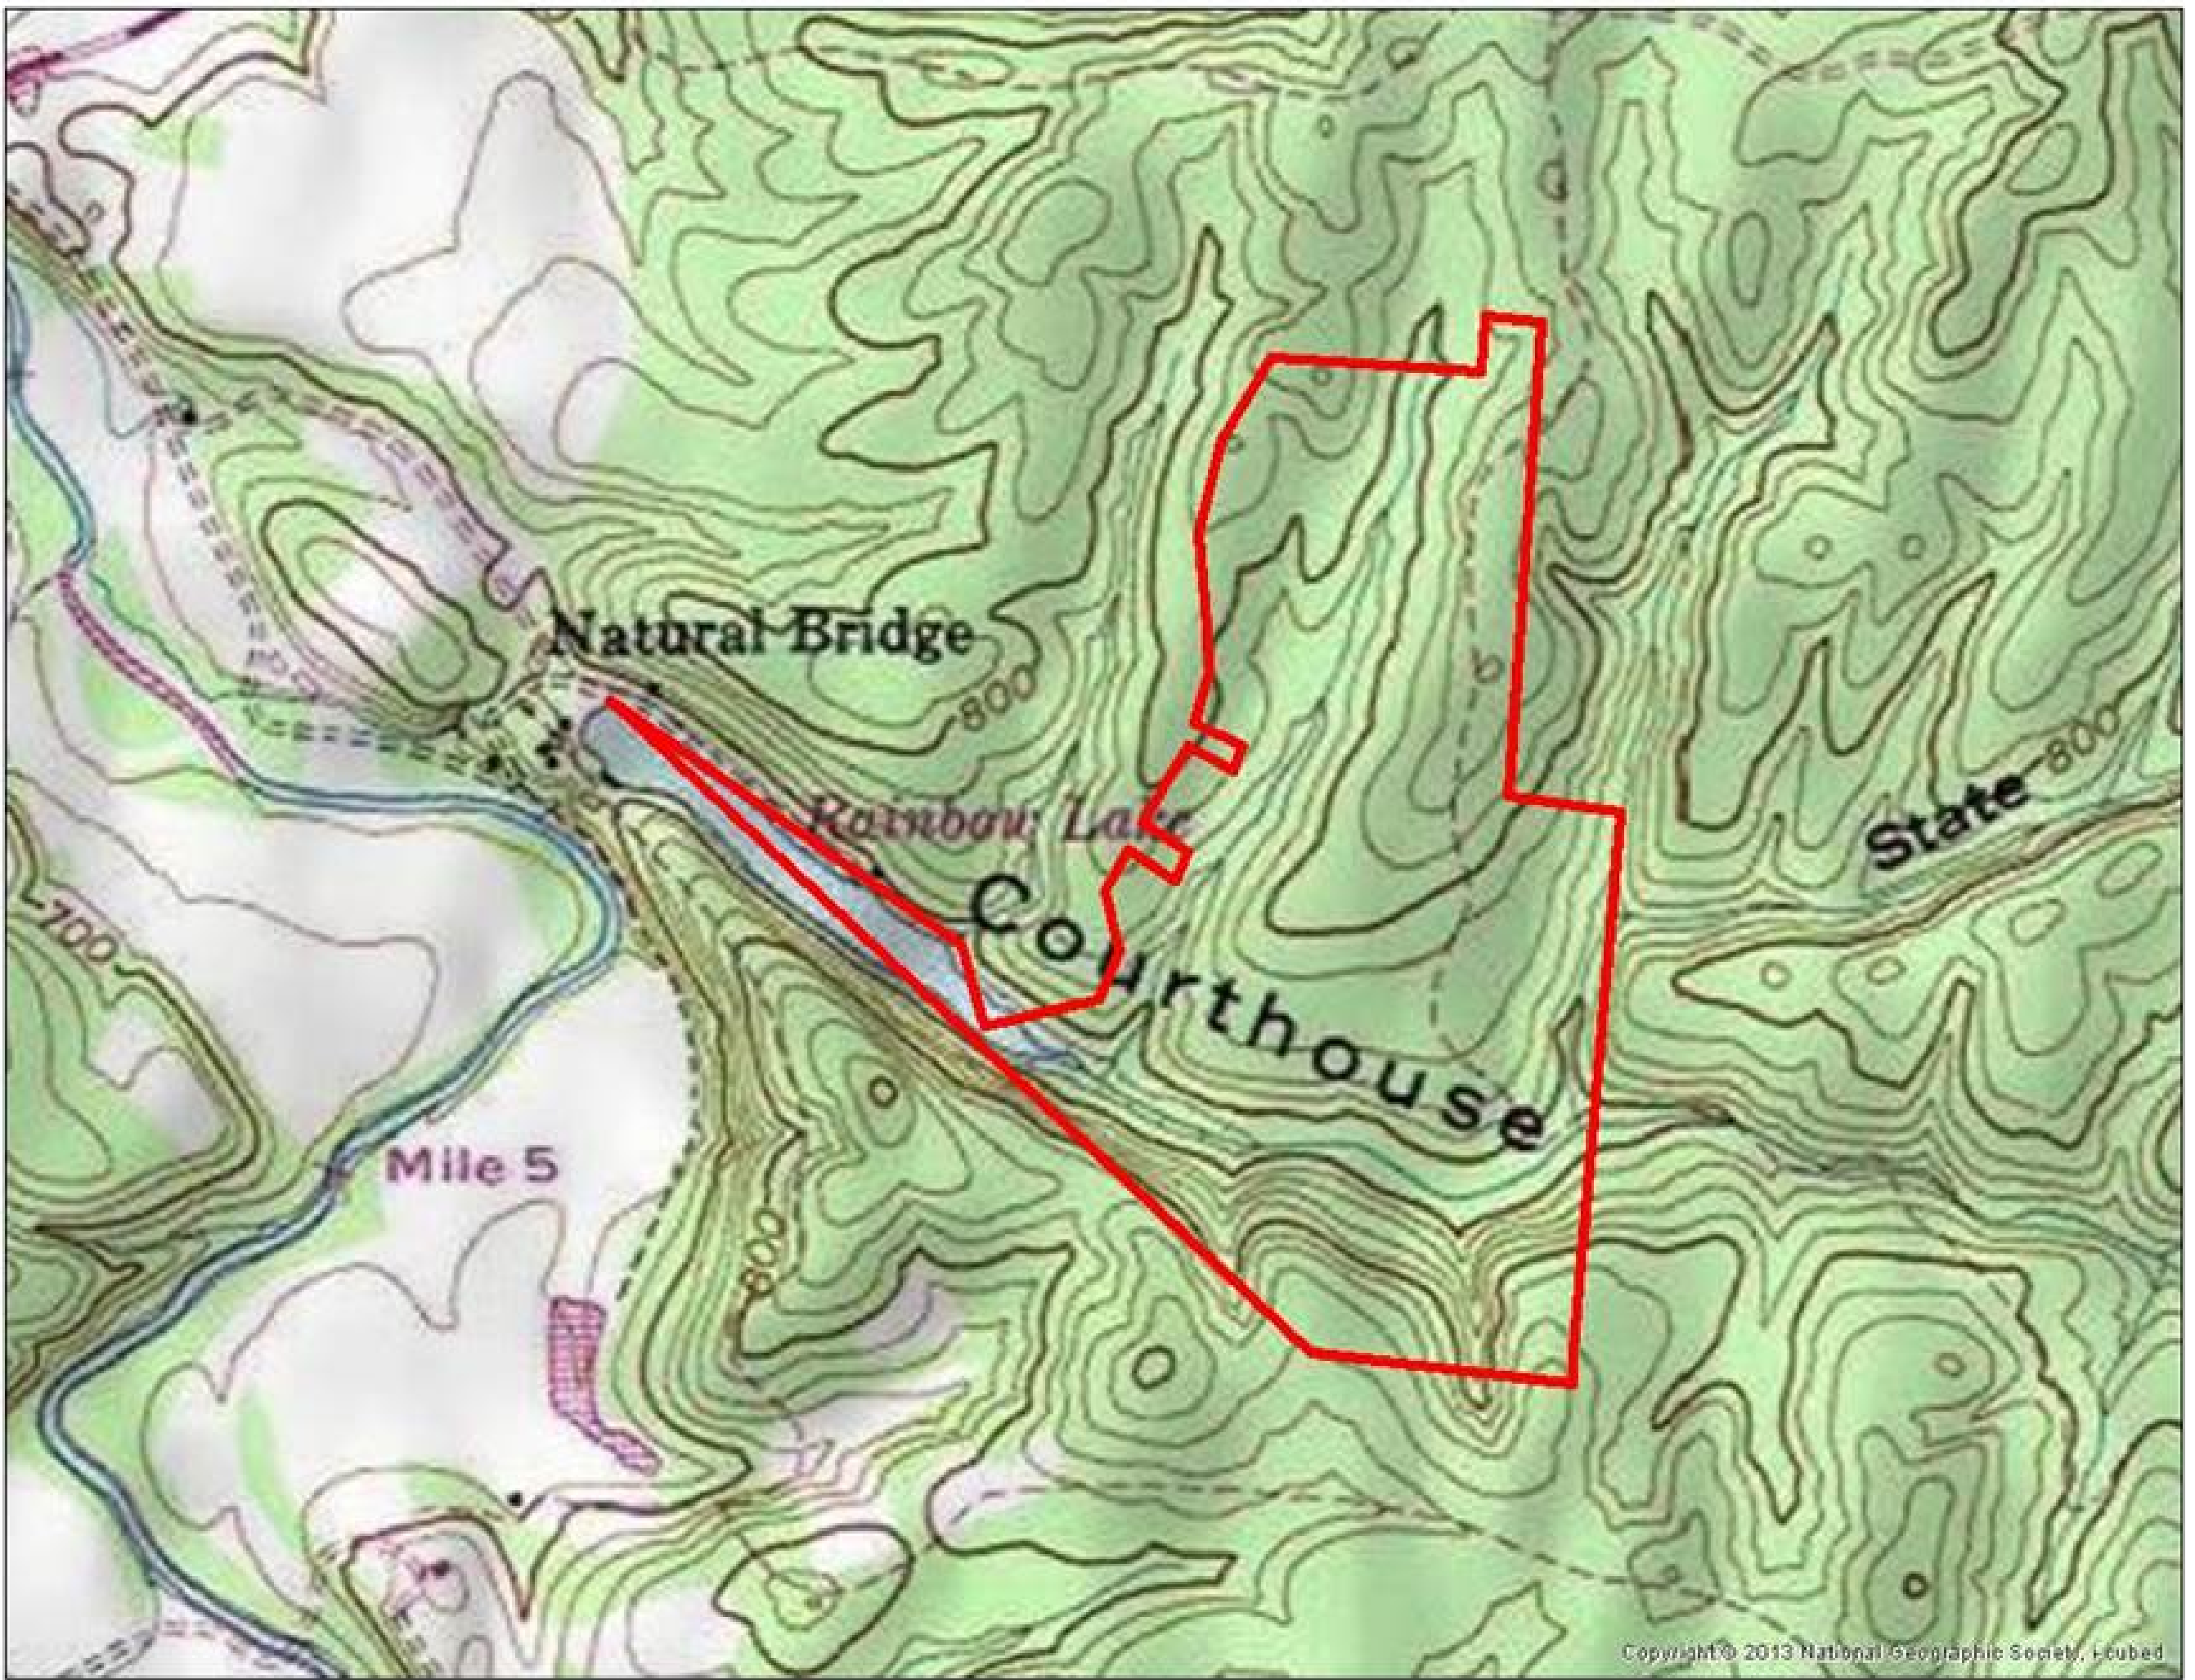

**Property Details:**

Price : \$189,000

County : Wayne

Acreage : 126.00

Address :

MOPLS ID : 20658

This 126 +/- acre property has a very nice stand of hardwood timber with food plots. A large creek traverses through the property. Water and power are available.

126 acre property, Wayne County, creek

126.00 Acres  
Wayne County  
GPS 35.4069 X -87.6546

Mossy Oak Properties Southeast Land & Wildlife  
[www.selandandwildlife.com](http://www.selandandwildlife.com)

126.00 Acres  
 Wayne County  
 GPS 35.4069 X -87.6546

Mossy Oak Properties Southeast Land & Wildlife  
[www.selandandwildlife.com](http://www.selandandwildlife.com)

126.00 Acres  
Wayne County  
GPS 35.4069 X -87.6546