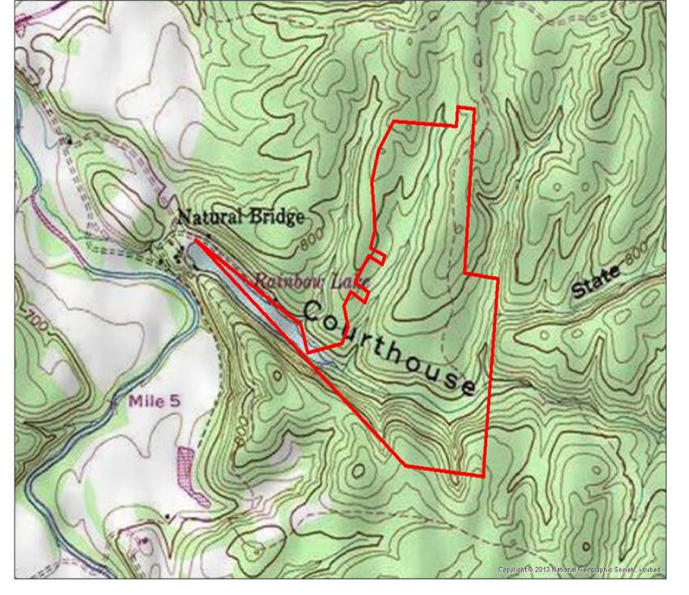

**Property Details:**

Price : \$189,000

County : Wayne

Acreage : 126.00

Address :

MOPLS ID : 20658

This 126 +/- acre property has a very nice stand of hardwood timber with food plots. A large creek traverses through the property. Water and power are available.

126 acre property, Wayne County, creek

126.00 Acres  
Wayne County  
GPS 35.4069 X -87.6546

Mossy Oak Properties Southeast Land & Wildlife  
[www.selandandwildlife.com](http://www.selandandwildlife.com)

126.00 Acres  
 Wayne County  
 GPS 35.4069 X -87.6546

Mossy Oak Properties Southeast Land & Wildlife  
[www.selandandwildlife.com](http://www.selandandwildlife.com)

126.00 Acres  
Wayne County  
GPS 35.4069 X -87.6546