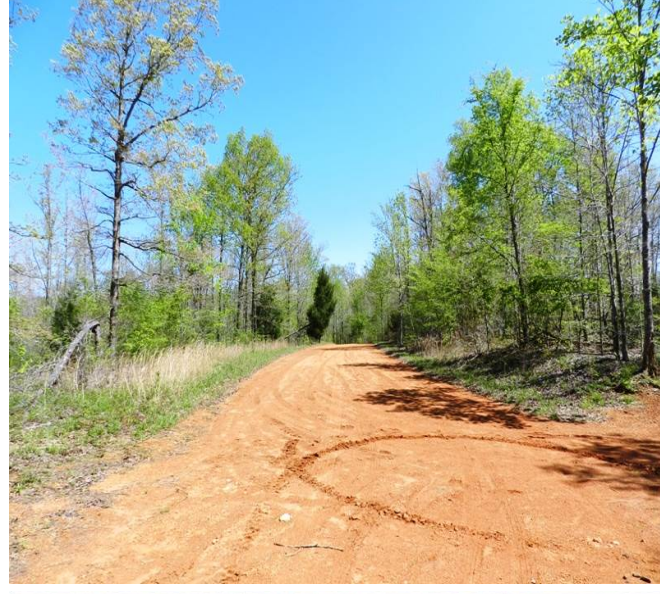

126.00 Acres
Wayne County
GPS 35.4069 X -87.6546

Mossy Oak Properties Southeast Land & Wildlife
www.selandandwildlife.com