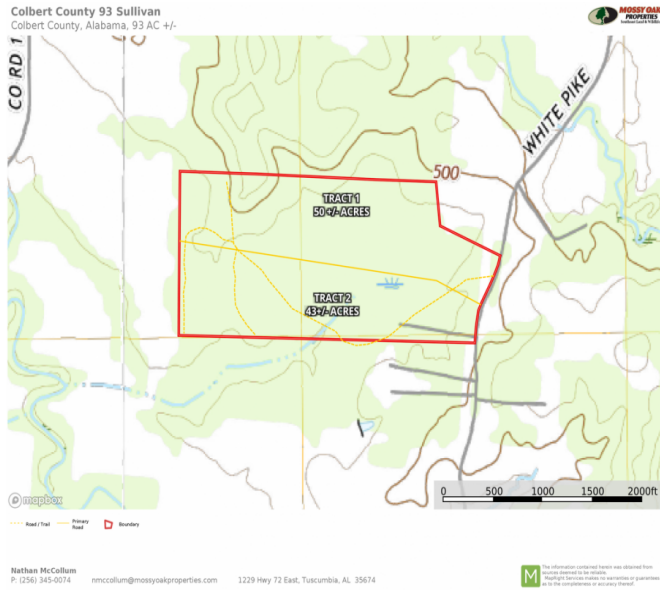

Property Details:

Price : \$131,150

County : Colbert

Acreage : 43.00

Address : White Pike Road

MOPLS ID : 32072

This Colbert County, Alabama tract is located 1.5 miles from Hwy 72 and Cherokee, Alabama boasting paved county road frontage (500 ft), power, water, and fiber internet. The flat terrain entices country living and/or the conversion to pastureland for cattle. Its proximity to Freedom Hills Wildlife Management Area attracts plenty of wildlife for viewing or hunting.

Contact Nathan McCollum at 256-345.0074.

43.00 Acres
Colbert County
GPS 34.7349 X -87.987936

Mossy Oak Properties Southeast Land & Wildlife
www.selandandwildlife.com

43.00 Acres
Colbert County
GPS 34.7349 X -87.987936

Mossy Oak Properties Southeast Land & Wildlife
www.selandandwildlife.com

43.00 Acres
Colbert County
GPS 34.7349 X -87.987936

Mossy Oak Properties Southeast Land & Wildlife
www.selandandwildlife.com