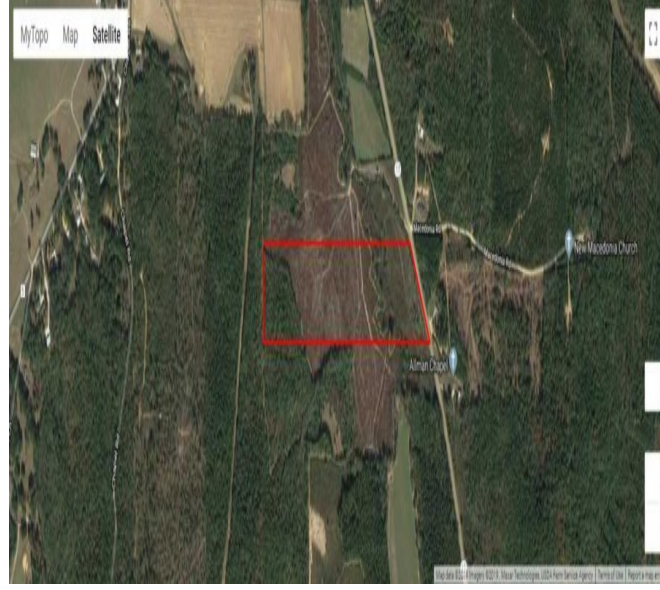

Property Details:

Price : \$29,000
County : Lamar
Acreage : 24.54
Address : Detroit, AL
MOPLS ID : 48820

24.54 Acres | Lamar County, Alabama | \$29,000

This flat to gently sloping topography with paved highway frontage, power and water, is sure to please! This property, with a small creek and some acres of grown up pasture, is an ideal home place or small hunting tract. Available for \$1,182 per acre. Call Nathan McCollum at (256) 345-0074 for a private showing.

24.54 Acres
Lamar County
GPS 34.0078 X -88.1830

Mossy Oak Properties Southeast Land & Wildlife
www.selandandwildlife.com

24.54 Acres
Lamar County
GPS 34.0078 X -88.1830

Mossy Oak Properties Southeast Land & Wildlife
www.selandandwildlife.com

24.54 Acres
Lamar County
GPS 34.0078 X -88.1830

Mossy Oak Properties Southeast Land & Wildlife
www.selandandwildlife.com