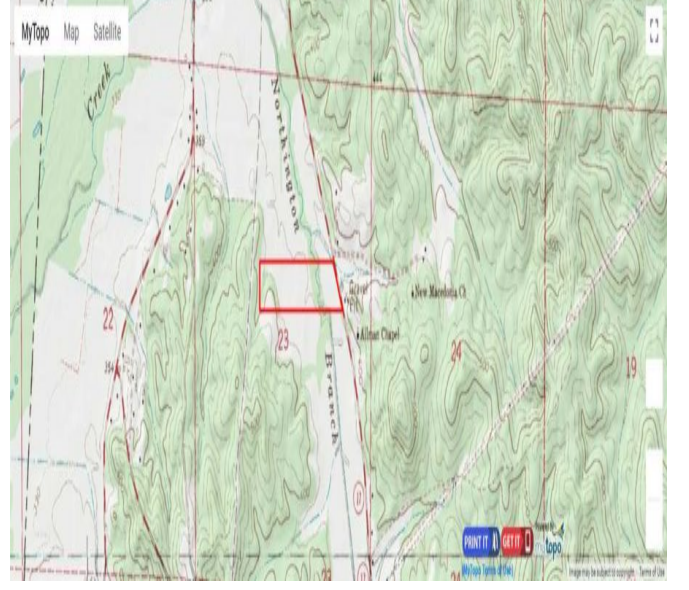

Property Details:

Price : \$29,000
County : Lamar
Acreage : 24.54
Address : Detroit, AL
MOPLS ID : 48820

24.54 Acres | Lamar County, Alabama | \$29,000

This flat to gently sloping topography with paved highway frontage, power and water, is sure to please! This property, with a small creek and some acres of grown up pasture, is an ideal home place or small hunting tract. Available for \$1,182 per acre. Call Nathan McCollum at (256) 345-0074 for a private showing.

24.54 Acres
Lamar County
GPS 34.0078 X -88.1830

Mossy Oak Properties Southeast Land & Wildlife
www.selandandwildlife.com

24.54 Acres
Lamar County
GPS 34.0078 X -88.1830

Mossy Oak Properties Southeast Land & Wildlife
www.selandandwildlife.com

24.54 Acres
Lamar County
GPS 34.0078 X -88.1830

Mossy Oak Properties Southeast Land & Wildlife
www.selandandwildlife.com