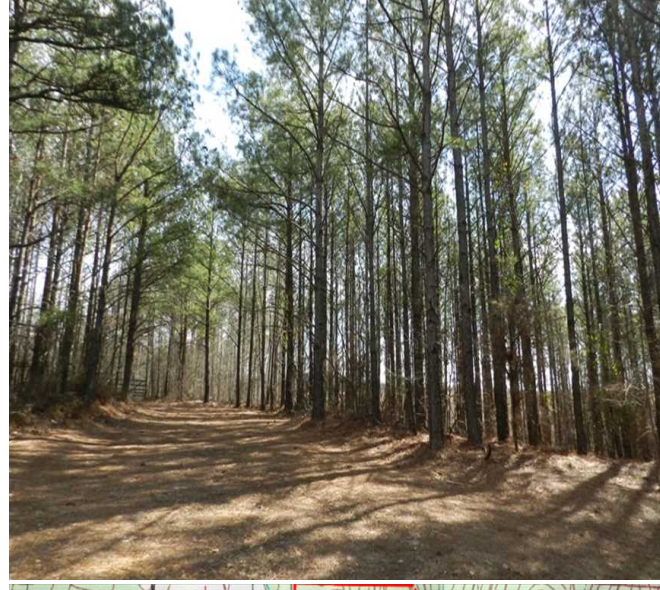

Property Details:

Price : \$406,800
County : Colbert
Acreage : 240.00
Address :
MOPLS ID : 29643

Don't miss this 240 acres of great deer habitat and rolling topography with 18+/- year old pine timber ready for harvest. The property is located near Cherokee, Alabama and is surrounded by public land access in the Freedom Hills Wildlife Management Area. This property is the perfect place to hunt and it provides a diverse habitat for wildlife.

240.00 Acres
Colbert County
GPS 34.6806 X -88.0103

Mossy Oak Properties Southeast Land & Wildlife
www.selandandwildlife.com

240.00 Acres
Colbert County
GPS 34.6806 X -88.0103

Mossy Oak Properties Southeast Land & Wildlife
www.selandandwildlife.com

240.00 Acres
Colbert County
GPS 34.6806 X -88.0103

Mossy Oak Properties Southeast Land & Wildlife
www.selandandwildlife.com