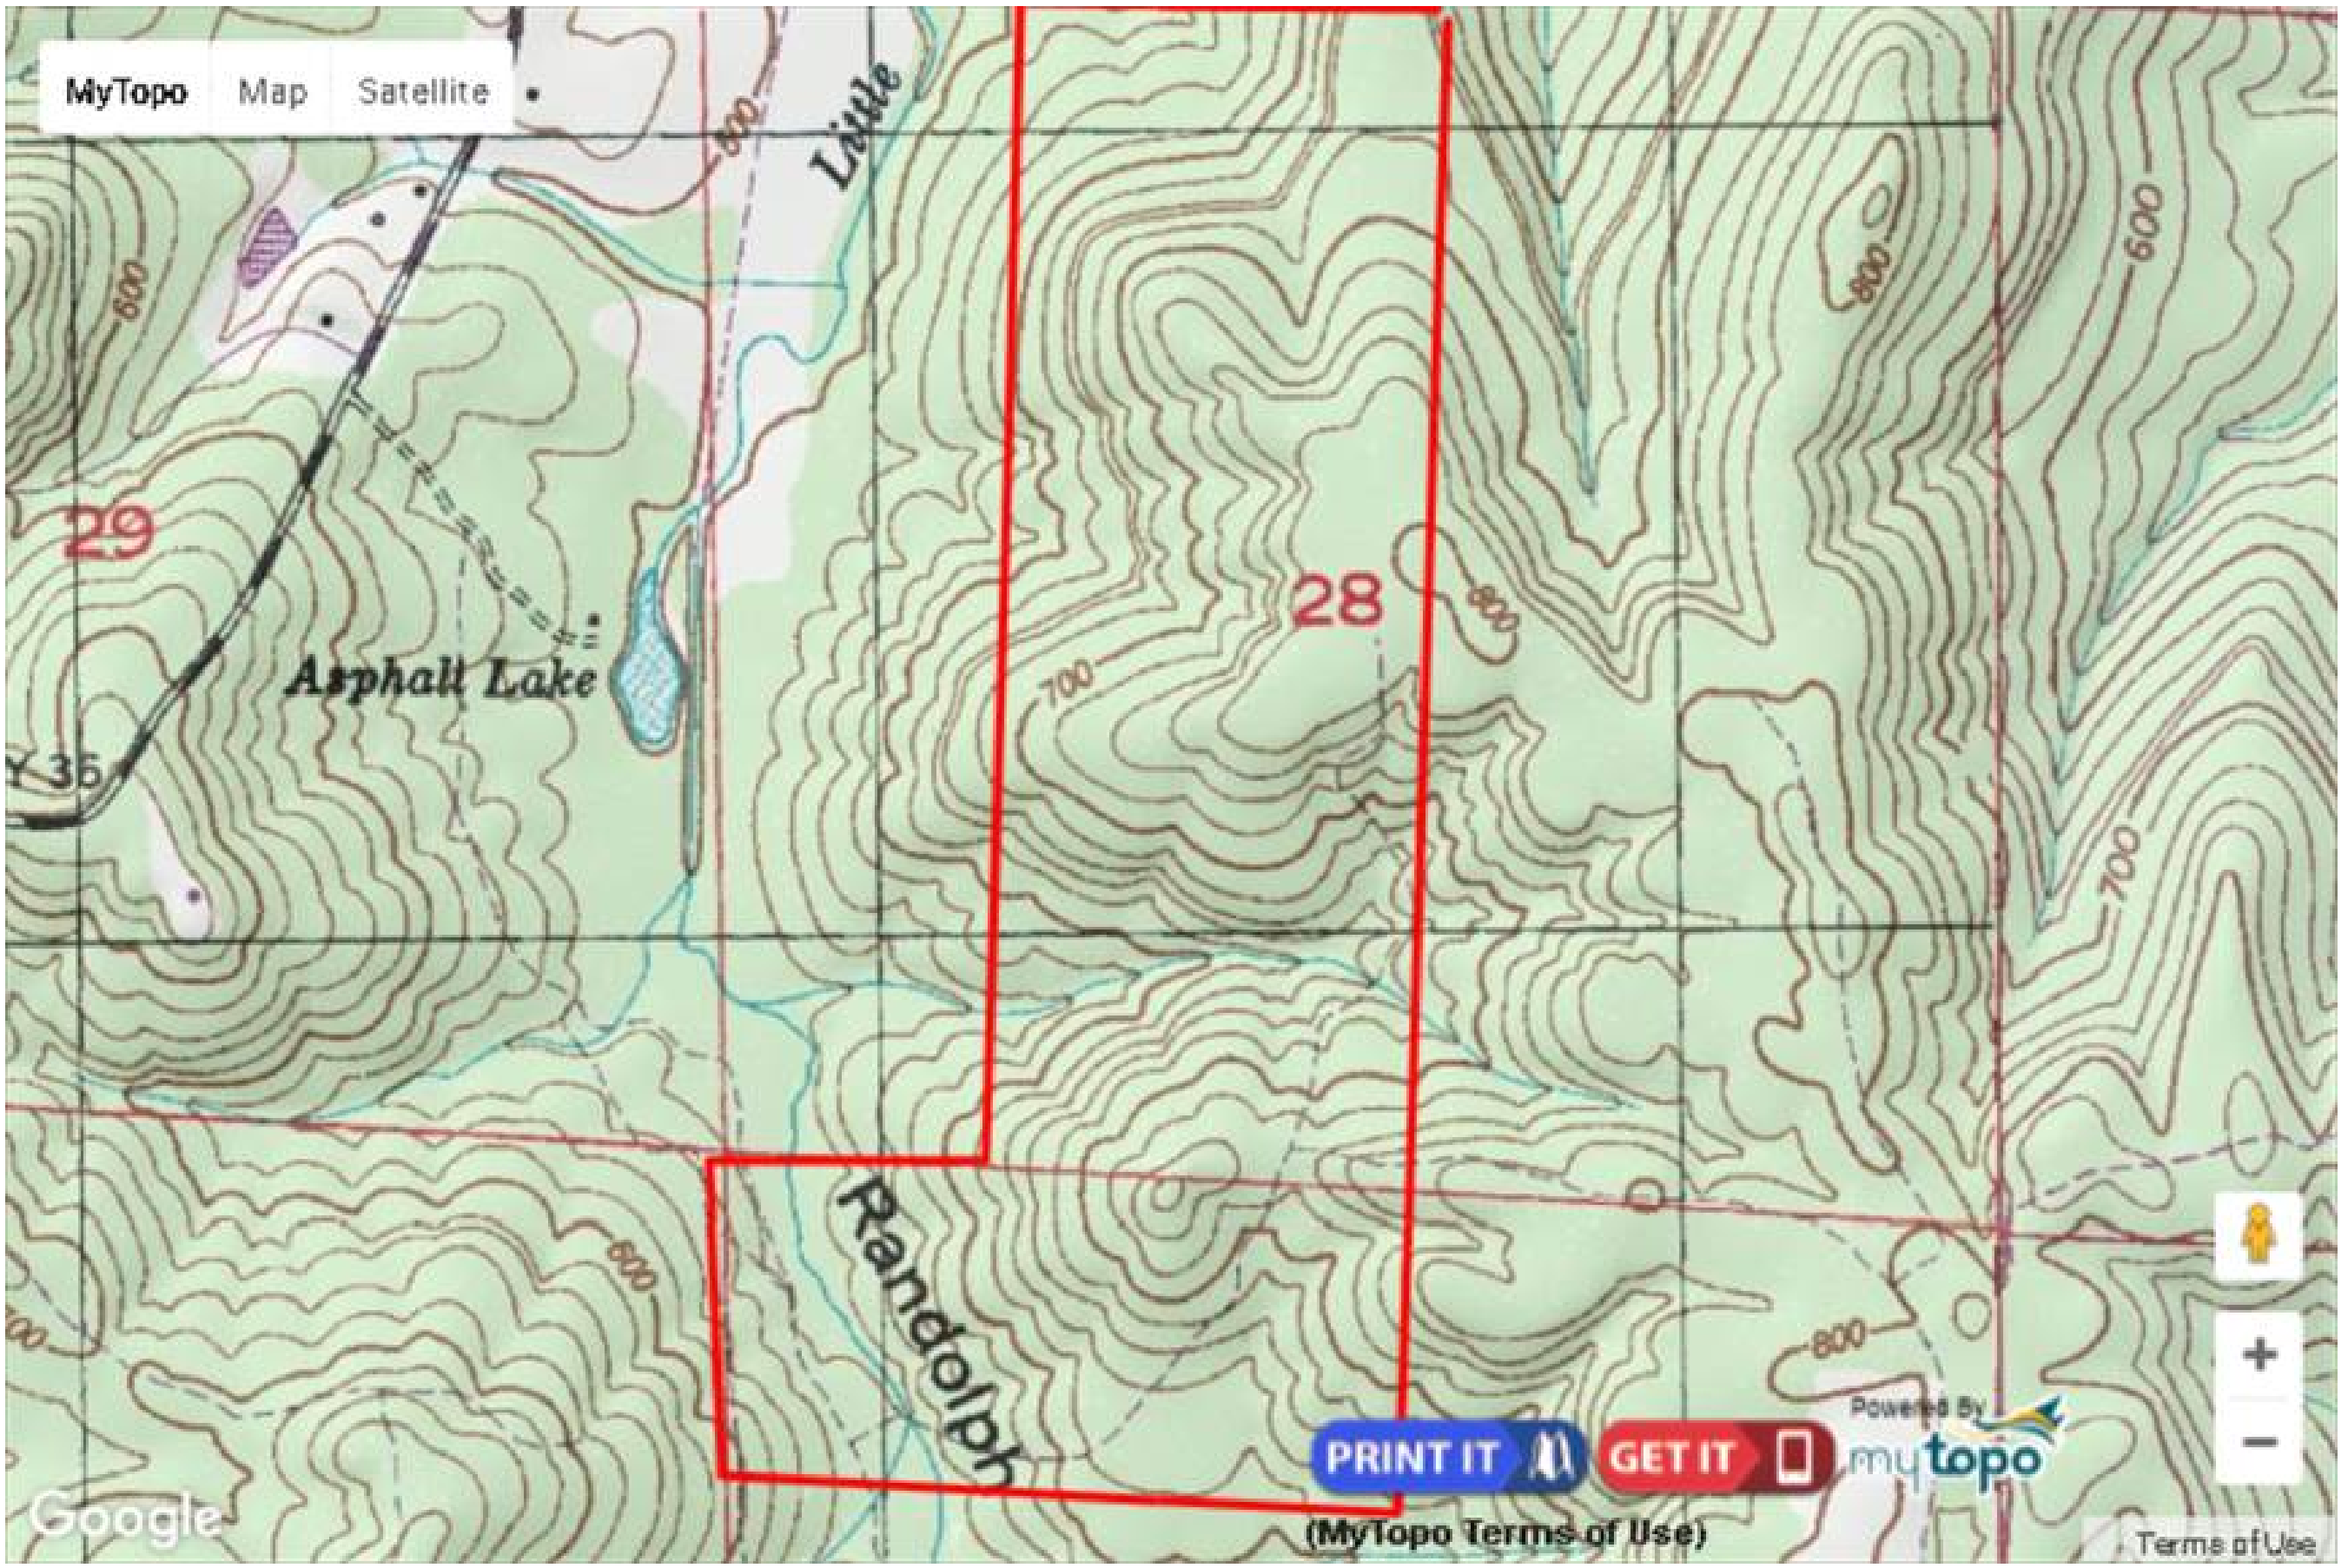

Property Details:

Price : \$406,800
County : Colbert
Acreage : 240.00
Address :
MOPLS ID : 29643

Don't miss this 240 acres of great deer habitat and rolling topography with 18+/- year old pine timber ready for harvest. The property is located near Cherokee, Alabama and is surrounded by public land access in the Freedom Hills Wildlife Management Area. This property is the perfect place to hunt and it provides a diverse habitat for wildlife.

240.00 Acres
Colbert County
GPS 34.6806 X -88.0103

Mossy Oak Properties Southeast Land & Wildlife
www.selandandwildlife.com

240.00 Acres
Colbert County
GPS 34.6806 X -88.0103

Mossy Oak Properties Southeast Land & Wildlife
www.selandandwildlife.com

240.00 Acres
Colbert County
GPS 34.6806 X -88.0103

Mossy Oak Properties Southeast Land & Wildlife
www.selandandwildlife.com