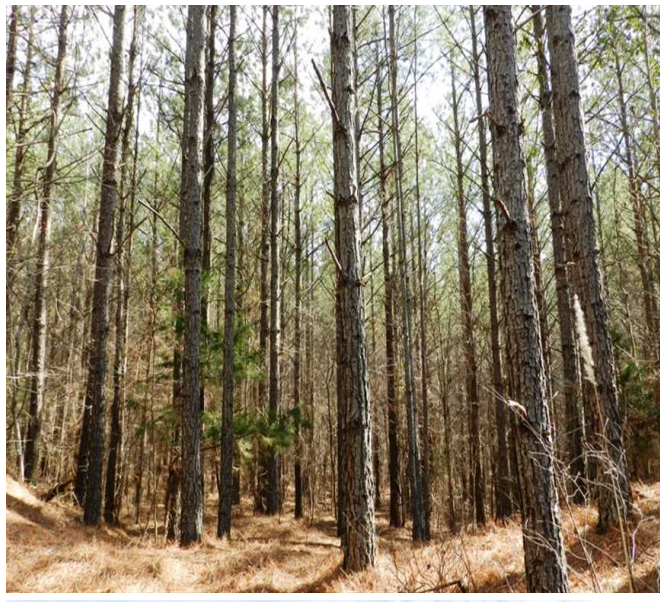

240.00 Acres
Colbert County
GPS 34.6806 X -88.0103

Mossy Oak Properties Southeast Land & Wildlife
www.selandandwildlife.com