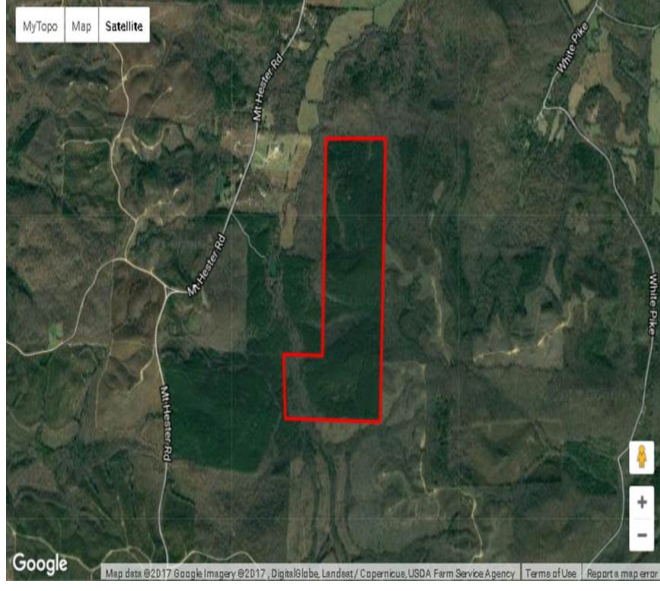

Property Details:

Price : \$406,800
County : Colbert
Acreage : 240.00
Address :
MOPLS ID : 29643

Don't miss this 240 acres of great deer habitat and rolling topography with 18+/- year old pine timber ready for harvest. The property is located near Cherokee, Alabama and is surrounded by public land access in the Freedom Hills Wildlife Management Area. This property is the perfect place to hunt and it provides a diverse habitat for wildlife.

240.00 Acres
Colbert County
GPS 34.6806 X -88.0103

Mossy Oak Properties Southeast Land & Wildlife
www.selandandwildlife.com

240.00 Acres
Colbert County
GPS 34.6806 X -88.0103

Mossy Oak Properties Southeast Land & Wildlife
www.selandandwildlife.com

240.00 Acres
Colbert County
GPS 34.6806 X -88.0103

Mossy Oak Properties Southeast Land & Wildlife
www.selandandwildlife.com