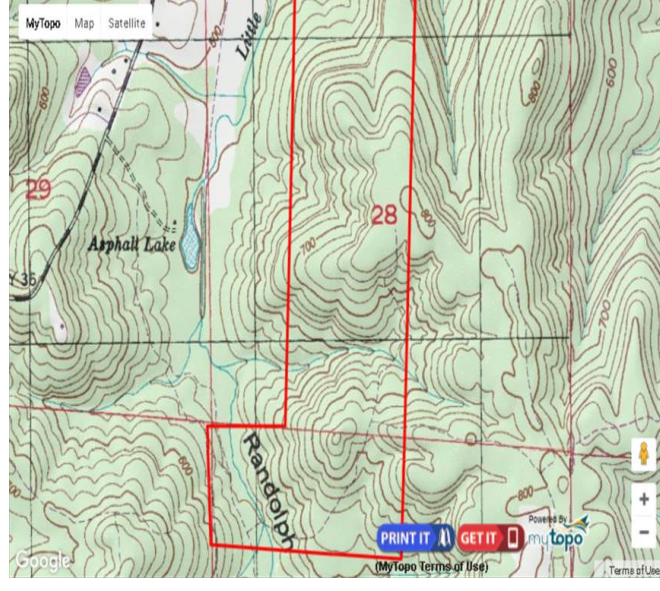

Property Details:

Price : \$406,800
County : Colbert
Acreage : 240.00
Address :
MOPLS ID : 29643

Don't miss this 240 acres of great deer habitat and rolling topography with 18+/- year old pine timber ready for harvest. The property is located near Cherokee, Alabama and is surrounded by public land access in the Freedom Hills Wildlife Management Area. This property is the perfect place to hunt and it provides a diverse habitat for wildlife.

240.00 Acres
Colbert County
GPS 34.6806 X -88.0103

Mossy Oak Properties Southeast Land & Wildlife
www.selandandwildlife.com

240.00 Acres
Colbert County
GPS 34.6806 X -88.0103

Mossy Oak Properties Southeast Land & Wildlife
www.selandandwildlife.com

240.00 Acres
Colbert County
GPS 34.6806 X -88.0103

Mossy Oak Properties Southeast Land & Wildlife
www.selandandwildlife.com