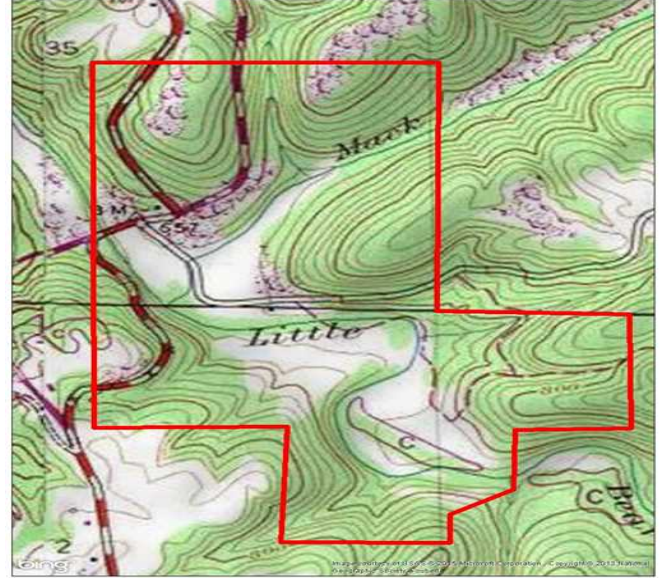

Property Details:

Price : \$427,950
County : Franklin
Acreage : 317.00
Address :
MOPLS ID : 22410

This 317 acre estate is a good mix of recreational and timberland property located near Hodges, Alabama. The property offers 1 mile of access along Little Bear Creek and has a nice mix of Pine timber, Hardwood timber and old fields.

317.00 Acres
Franklin County
GPS 34.4020 X -87.8709

Mossy Oak Properties Southeast Land & Wildlife
www.selandandwildlife.com

317.00 Acres
Franklin County
GPS 34.4020 X -87.8709

Mossy Oak Properties Southeast Land & Wildlife
www.selandandwildlife.com

317.00 Acres
Franklin County
GPS 34.4020 X -87.8709

Mossy Oak Properties Southeast Land & Wildlife
www.selandandwildlife.com