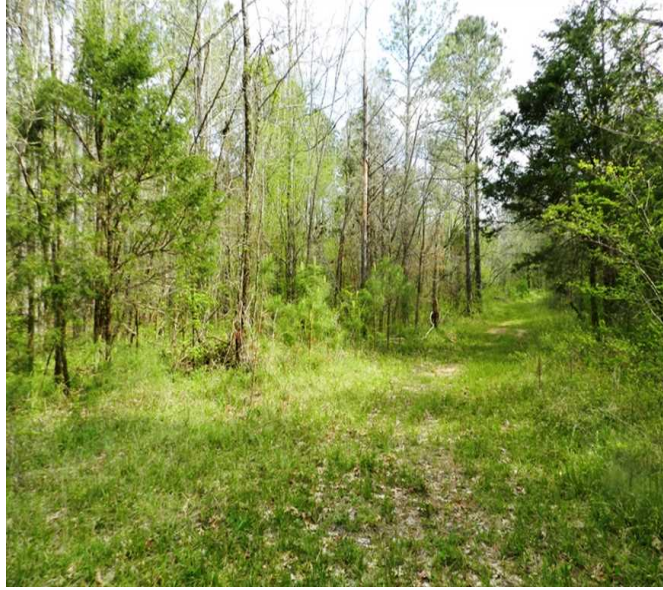

49.00 Acres
Franklin County
GPS 34.5691 X -87.8678

Mossy Oak Properties Southeast Land & Wildlife
www.selandandwildlife.com