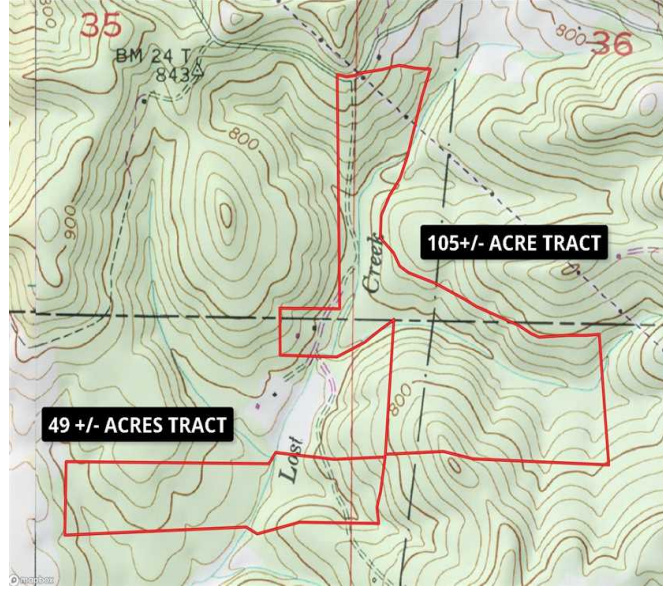

This property contains a variety of timber types and ages. There are approximately 20 acres of planted, unthinned, mature pine (20+ years old). The pine timber is mature, but healthy, and could be thinned now or clearcut and replanted. The hardwood portions of the tract are in different age classes. It consists of white oak of a few varieties, red oak of a few varieties, ash, sweetgum, poplar, and a host of other lesser species. All of the hardwood appears to be healthy and growing vigorously. Lost Creek flows through the property and is in great condition. There are a few great spots along the creek where a cabin or other structure could be built to take advantage of the tranquil and beautiful setting (see photos).

As can be seen on the attached topographical map, the contour is varied, as well. The property to the west of Rikard Road contains more hills, rock formations, and vistas. The varied timber types and varied topography create a host of habitat types for white-tailed deer, turkey, and various small game (squirrel, rabbit, etc.). Much of the property contains roads and trails for ease of access. Much of the property has road frontage along Rikard Road. Lost Creek transects the property and is a beautiful rock bottom creek.

49.00 Acres
Franklin County
GPS 34.5691 X -87.8678

Mossy Oak Properties Southeast Land & Wildlife
www.selandandwildlife.com

49.00 Acres
Franklin County
GPS 34.5691 X -87.8678

Mossy Oak Properties Southeast Land & Wildlife
www.selandandwildlife.com

49.00 Acres
Franklin County
GPS 34.5691 X -87.8678

Mossy Oak Properties Southeast Land & Wildlife
www.selandandwildlife.com