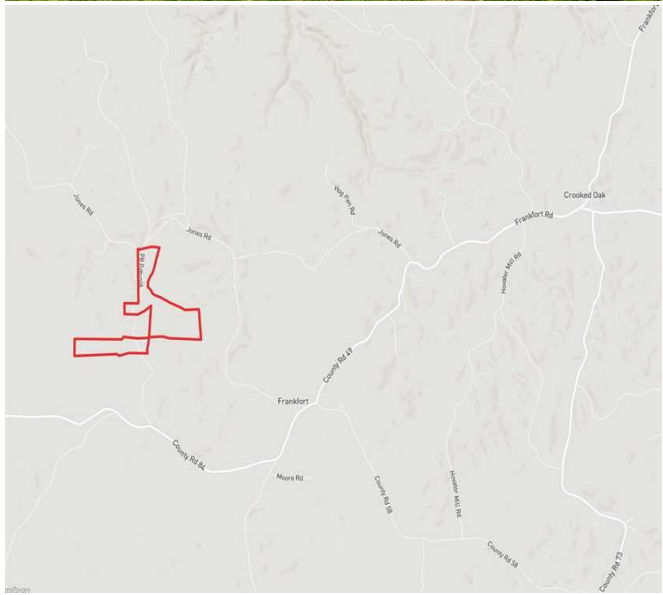

49.00 Acres
Franklin County
GPS 34.5691 X -87.8678

Mossy Oak Properties Southeast Land & Wildlife
www.selandandwildlife.com