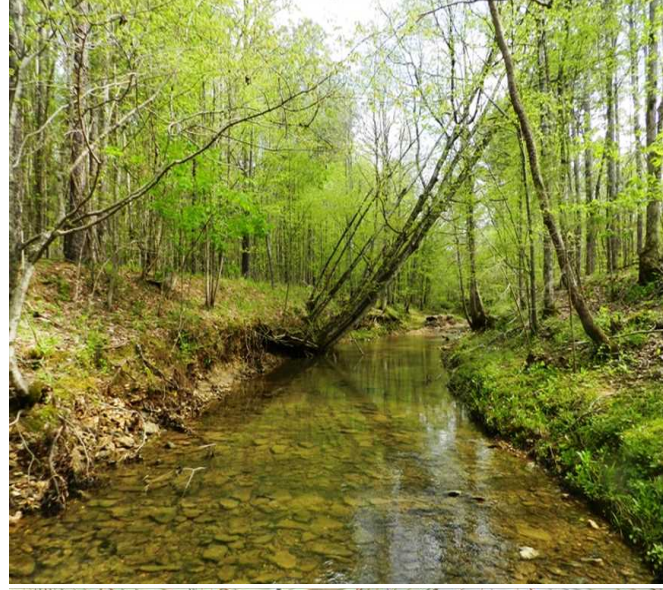

49.00 Acres
Franklin County
GPS 34.5691 X -87.8678

Mossy Oak Properties Southeast Land & Wildlife
www.selandandwildlife.com