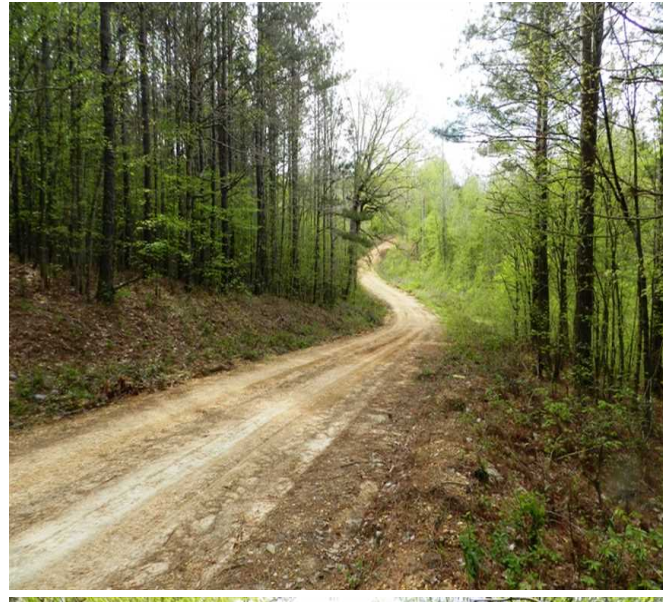

49.00 Acres
Franklin County
GPS 34.5691 X -87.8678

Mossy Oak Properties Southeast Land & Wildlife
www.selandandwildlife.com