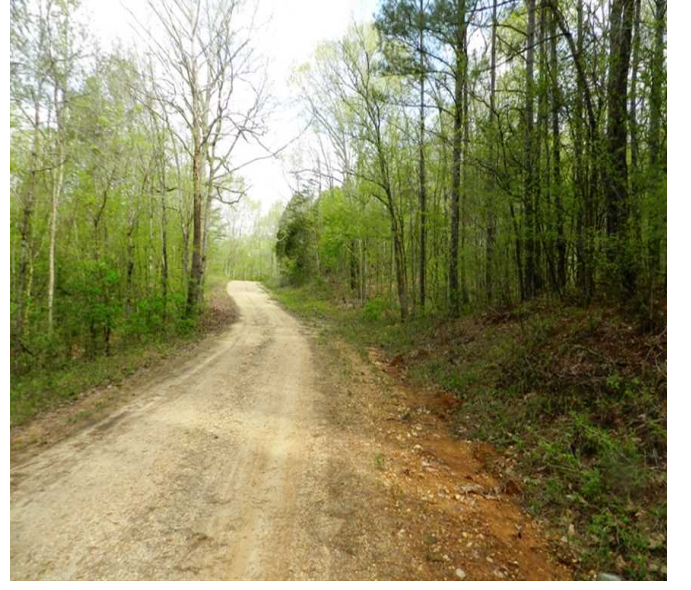

49.00 Acres
Franklin County
GPS 34.5691 X -87.8678

Mossy Oak Properties Southeast Land & Wildlife
www.selandandwildlife.com