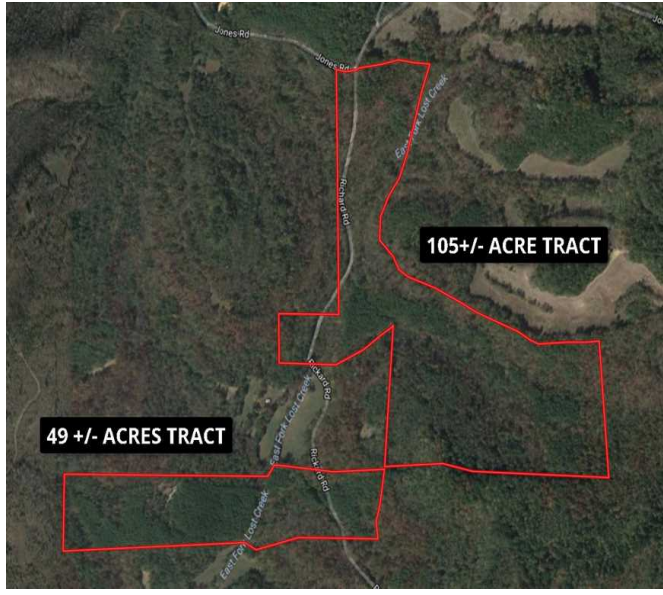

This property contains a variety of timber types and ages. There are approximately 20 acres of planted, unthinned, mature pine (20+ years old). The pine timber is mature, but healthy, and could be thinned now or clearcut and replanted. The hardwood portions of the tract are in different age classes. It consists of white oak of a few varieties, red oak of a few varieties, ash, sweetgum, poplar, and a host of other lesser species. All of the hardwood appears to be healthy and growing vigorously. Lost Creek flows through the property and is in great condition. There are a few great spots along the creek where a cabin or other structure could be built to take advantage of the tranquil and beautiful setting (see photos).

As can be seen on the attached topographical map, the contour is varied, as well. The property to the west of Rikard Road contains more hills, rock formations, and vistas. The varied timber types and varied topography create a host of habitat types for white-tailed deer, turkey, and various small game (squirrel, rabbit, etc.). Much of the property contains roads and trails for ease of access. Much of the property has road frontage along Rikard Road. Lost Creek transects the property and is a beautiful rock bottom creek.

49.00 Acres
Franklin County
GPS 34.5691 X -87.8678

Mossy Oak Properties Southeast Land & Wildlife
www.selandandwildlife.com

49.00 Acres
Franklin County
GPS 34.5691 X -87.8678

Mossy Oak Properties Southeast Land & Wildlife
www.selandandwildlife.com

49.00 Acres
Franklin County
GPS 34.5691 X -87.8678

Mossy Oak Properties Southeast Land & Wildlife
www.selandandwildlife.com