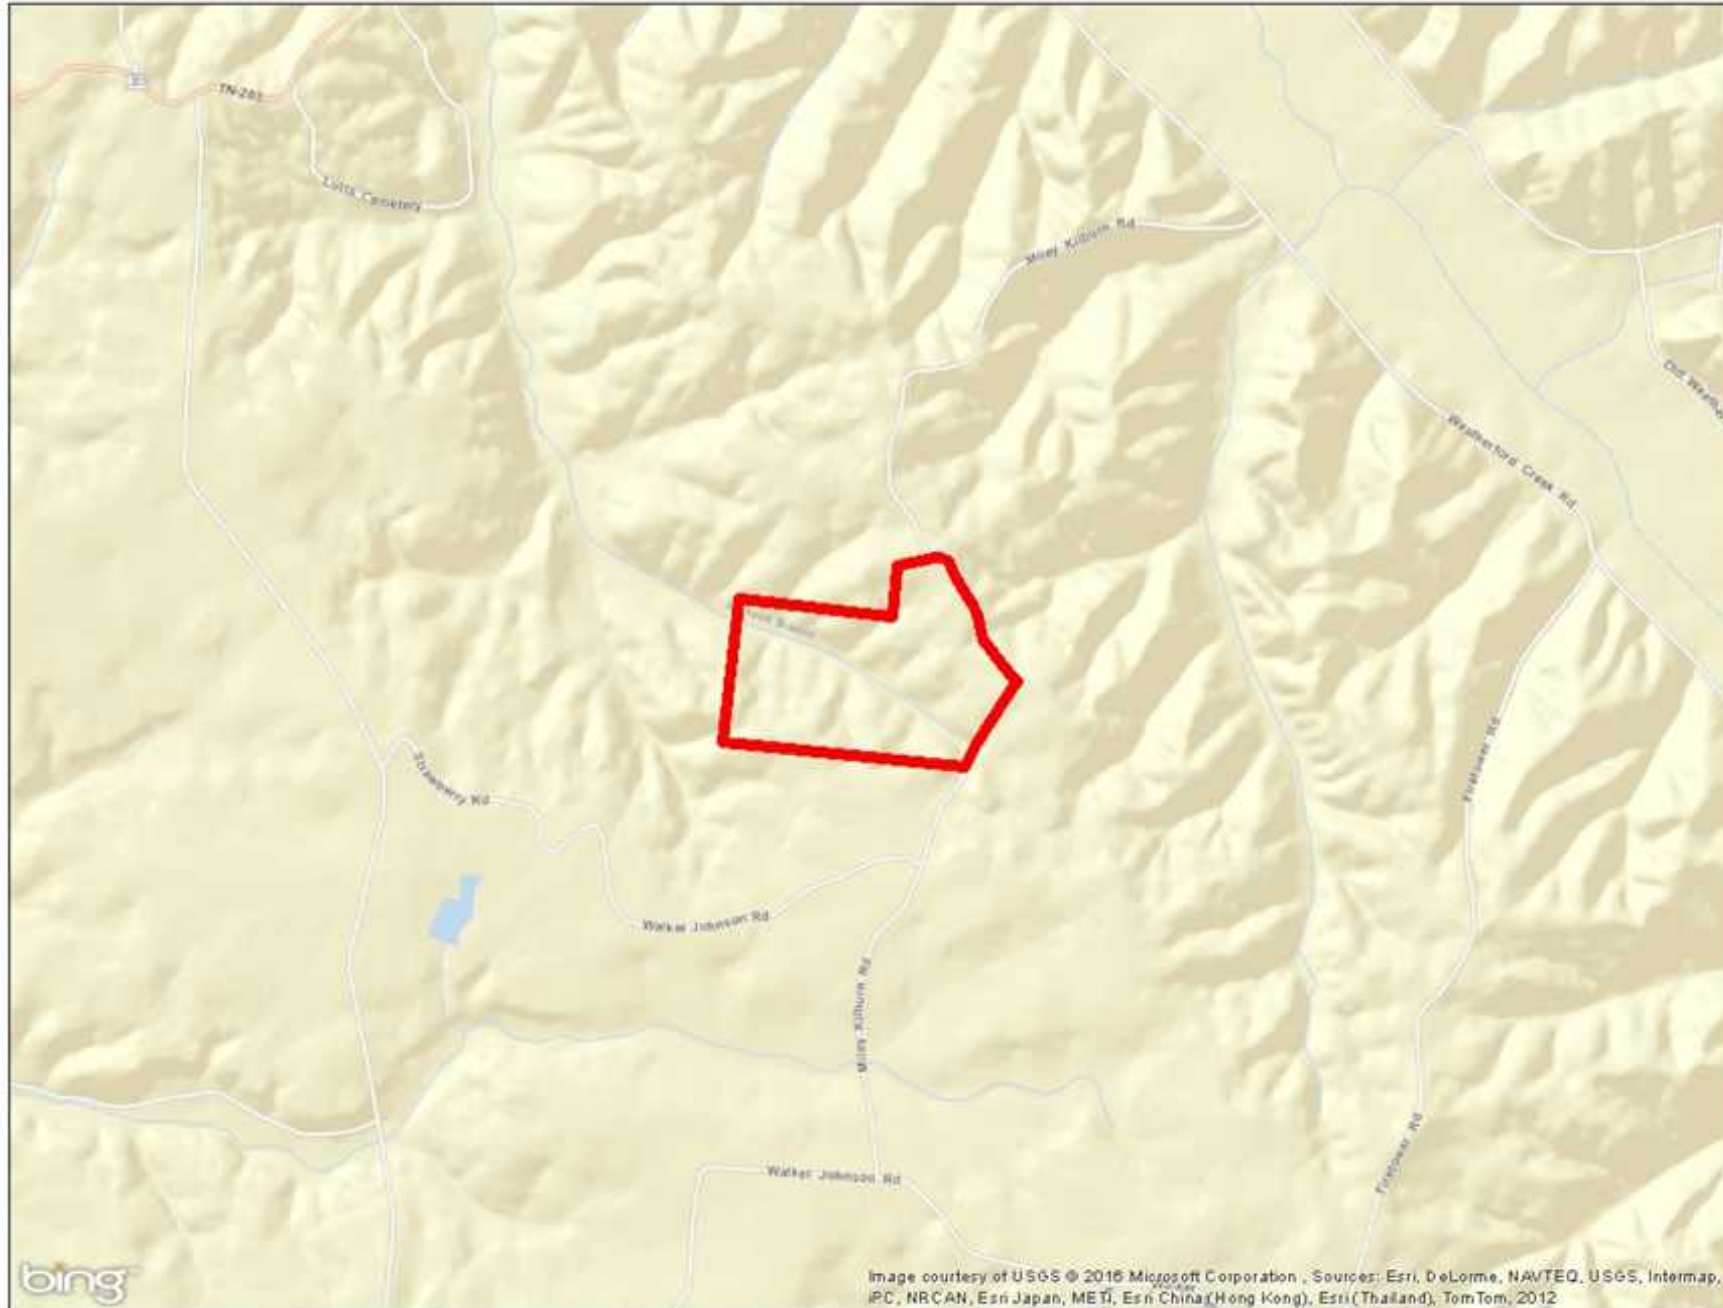

Old fox pen in Lutts, Tennessee is a hunter's dream!

Property Details:

Price : \$229,000
County : Wayne
Acreage : 113.12
Address :
MOPLS ID : 25411

At \$2,024 per acre, this "old fox pen" in Lutts, Tennessee is a hunter's dream! Located in Wayne County, Tennessee, this 113 +/- acre property offers some of the finest hunting in the Southeast. The entire perimeter is encased in a 7 foot fence that, overtime, has fallen down to provide funnels for deer movement and the trails are truly amazing. Timber highlights include approximately 20 acres of 10 year old pines with the remainder in mixed pine/hardwood. The tract has a great road system throughout the property.

Other attributes:

- Property is surrounded on 3 sides by row crop land
- Small creek runs the entire length of the property
- Several food plots with orchard trees
- 1,200 sf pole barn
- Power available
- Well water on site

113.12 Acres
Wayne County
GPS 35.1216 X -87.9297

Mossy Oak Properties Southeast Land & Wildlife
www.selandandwildlife.com

113.12 Acres
Wayne County
GPS 35.1216 X -87.9297

Mossy Oak Properties Southeast Land & Wildlife
www.selandandwildlife.com