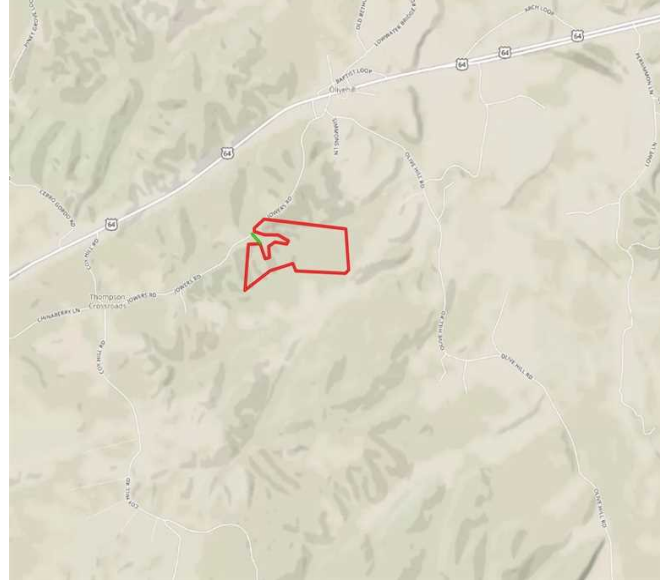

**Property Details:**

Price : \$54,000  
County : Hardin  
Acreage : 48.00  
Address :  
MOPLS ID : 34142

+/-48 acres located less than 15 minutes east of Savannah, TN in the small community of Olivehill. The property is primarily composed of 2 yr old pine timber with the hollows having a good stand of hardwood timber. There is a paved county road frontage.

48.00 Acres  
Hardin County  
GPS 35.2657 X -88.0384

Mossy Oak Properties Southeast Land & Wildlife  
[www.selandandwildlife.com](http://www.selandandwildlife.com)

48.00 Acres  
Hardin County  
GPS 35.2657 X -88.0384

Mossy Oak Properties Southeast Land & Wildlife  
[www.selandandwildlife.com](http://www.selandandwildlife.com)

48.00 Acres  
Hardin County  
GPS 35.2657 X -88.0384

Mossy Oak Properties Southeast Land & Wildlife  
[www.selandandwildlife.com](http://www.selandandwildlife.com)