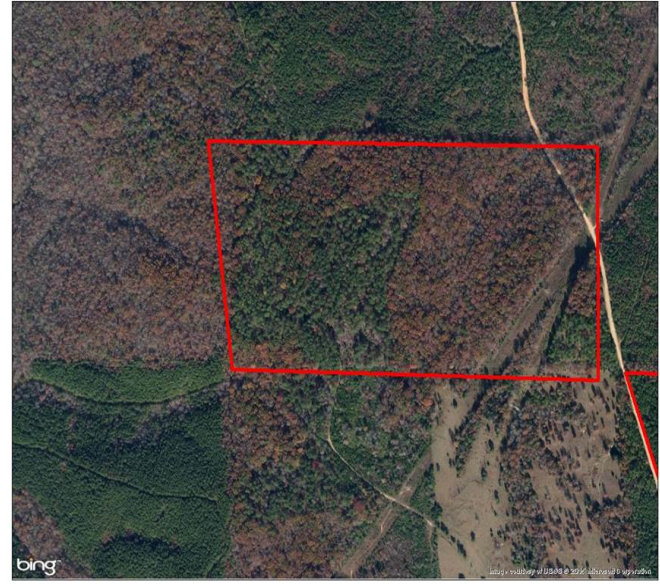

Property Details:

Price : \$66,000
County : Franklin
Acreage : 80.00
Address :
MOPLS ID : 20978

Don't miss out on this 80 acres of recently harvested timberland ready to be replanted.

Showing by Appointment Only. For a private showing or additional information, please contact Nathan McCollum at 256-345-0074 or email at nmccollum@mossyoakproperties.com. We look forward to speaking with you.

Franklin County whitetail deer turkey road frontage

80.00 Acres
Franklin County
GPS 34.3899 X -88.0145

Mossy Oak Properties Southeast Land & Wildlife
www.selandandwildlife.com

80.00 Acres
Franklin County
GPS 34.3899 X -88.0145

Mossy Oak Properties Southeast Land & Wildlife
www.selandandwildlife.com

80.00 Acres
Franklin County
GPS 34.3899 X -88.0145

Mossy Oak Properties Southeast Land & Wildlife
www.selandandwildlife.com