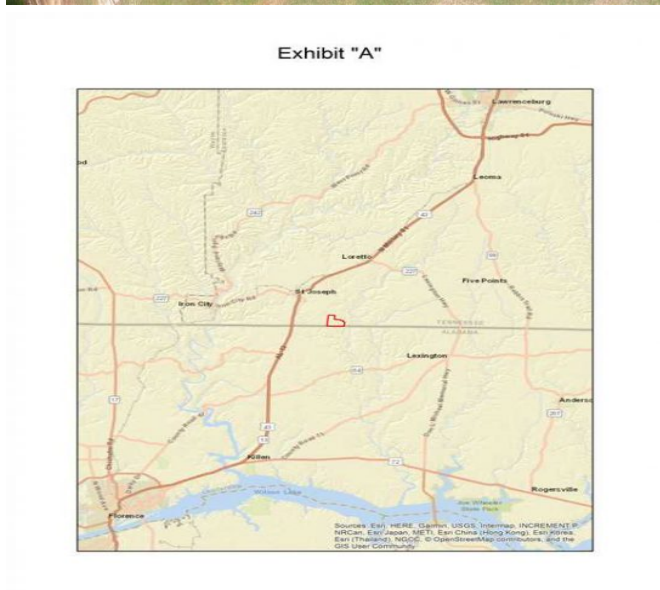

State Line 335 Acre Farm For Sale in St. Joseph, Tennessee

Property Details:

Price : \$1,038,500

County : Lawrence

Acreage : 335.00

Address : 57 State Line Rd

MOPLS ID : 56230

335 +/- acres in Lawrence County, TN that offers 190 acres of tillable farmland, 35 acres of mature hardwood and 100 plus acres of planted pines. Located 20 minutes to Florence, AL or 20 minutes to Lawrenceburg, TN. If you ever wanted a farm that offers excellent hunting, row crop farming, pastureland, road frontage and excellent building sites, then it is a must see! These types of farms are hard to find and you will not find one any prettier than this one. Owner will divide as follows into smaller tracts (103+/- acres, 92+/- acres, 140+/- acres).

335.00 Acres
Lawrence County
GPS 35.0145 X -87.4727

Mossy Oak Properties Southeast Land & Wildlife
www.selandandwildlife.com

Exhibit "A"

Exhibit "A"

Exhibit "A"

335.00 Acres
Lawrence County
GPS 35.0145 X -87.4727

Mossy Oak Properties Southeast Land & Wildlife
www.selandandwildlife.com

335.00 Acres
Lawrence County
GPS 35.0145 X -87.4727

Mossy Oak Properties Southeast Land & Wildlife
www.selandandwildlife.com