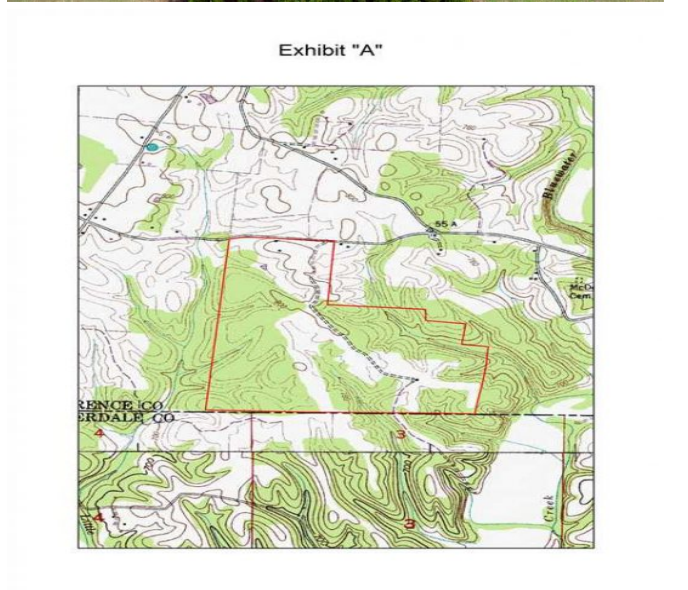

State Line 335 Acre Farm For Sale in St. Joseph, Tennessee

Property Details:

Price : \$1,038,500

County : Lawrence

Acreage : 335.00

Address : 57 State Line Rd

MOPLS ID : 56230

335 +/- acres in Lawrence County, TN that offers 190 acres of tillable farmland, 35 acres of mature hardwood and 100 plus acres of planted pines. Located 20 minutes to Florence, AL or 20 minutes to Lawrenceburg, TN. If you ever wanted a farm that offers excellent hunting, row crop farming, pastureland, road frontage and excellent building sites, then it is a must see! These types of farms are hard to find and you will not find one any prettier than this one. Owner will divide as follows into smaller tracts (103+/- acres, 92+/- acres, 140+/- acres).

335.00 Acres
Lawrence County
GPS 35.0145 X -87.4727

Mossy Oak Properties Southeast Land & Wildlife
www.selandandwildlife.com

Exhibit "A"

Exhibit "A"

Exhibit "A"

335.00 Acres
Lawrence County
GPS 35.0145 X -87.4727

Mossy Oak Properties Southeast Land & Wildlife
www.selandandwildlife.com

335.00 Acres
Lawrence County
GPS 35.0145 X -87.4727

Mossy Oak Properties Southeast Land & Wildlife
www.selandandwildlife.com