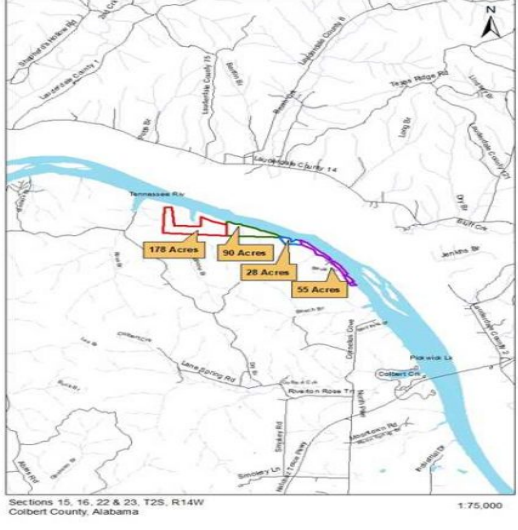

**Property Details:**

Price : \$55,000  
County : Colbert  
Acreage : 55.00  
Address : Riverton Rose Trail  
MOPLS ID : 48596

55.00 ACRES COLBERT COUNTY, ALABAMA | \$55,000

Check out this 351+/- acres north of Riverton-Rose Trail Road in Colbert County, Alabama. The property is located in Sections 15, 16, 22 & 23, T2S, R14W and has approximately four miles of river frontage along the south bank of the Tennessee River. The timber component is primarily mature hardwood. There are numerous interior roads and trails. Public road access is not available to any of the property. These parcels have been divided into 178, 90, 28, & 55 +/- acres respectively and may be purchased individually or as a whole as follows:

55.00 Acres  
Colbert County  
GPS 34.8155 X -88.0515

Mossy Oak Properties Southeast Land & Wildlife  
[www.selandandwildlife.com](http://www.selandandwildlife.com)

55.00 Acres  
Colbert County  
GPS 34.8155 X -88.0515

Mossy Oak Properties Southeast Land & Wildlife  
[www.selandandwildlife.com](http://www.selandandwildlife.com)

55.00 Acres  
Colbert County  
GPS 34.8155 X -88.0515

Mossy Oak Properties Southeast Land & Wildlife  
[www.selandandwildlife.com](http://www.selandandwildlife.com)