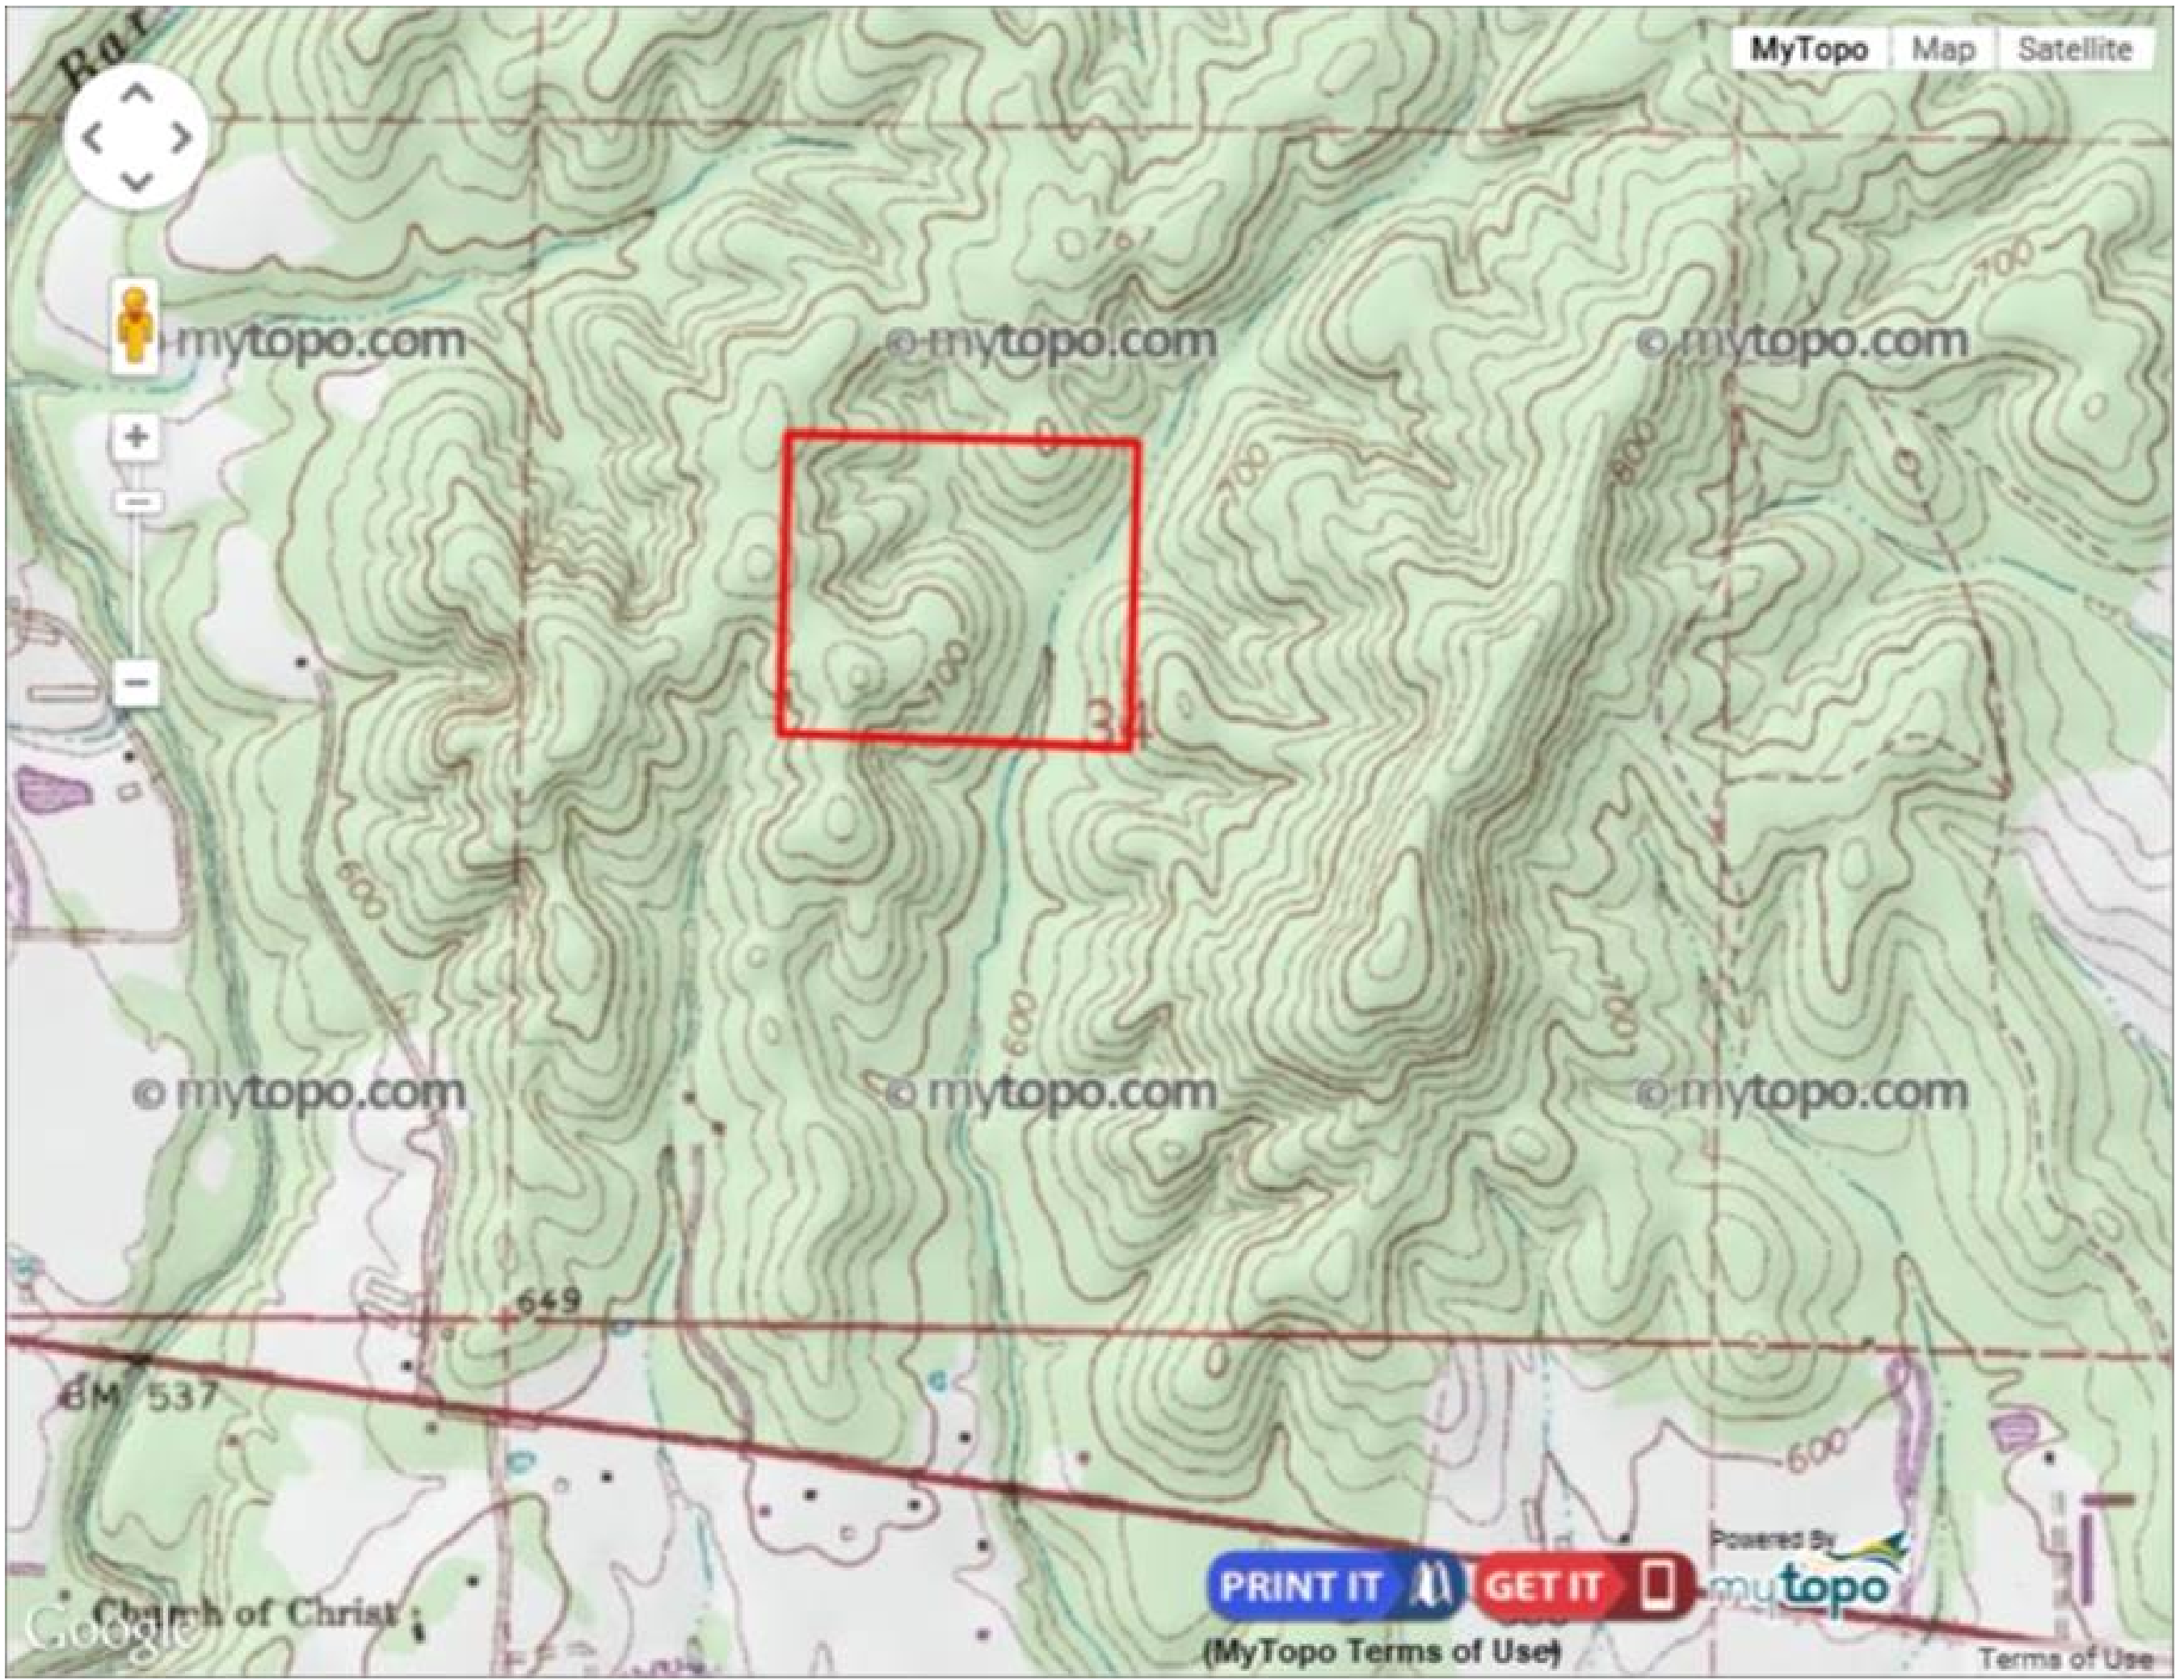

Property Details:

Price : \$39,000
County : Marion
Acreage : 40.00
Address :
MOPLS ID : 19565

This 40+/- acres located near Hamilton, Alabama is comprised of 10+/- year old loblolly pine. A great timberland investment is growing well in good soils! The small creek on the east side of the property and several locations for food plots provide an opportunity for for great turkey and deer hunting.

mixed use recreational, timberland, Marion County, whitetail deer

40.00 Acres
Marion County
GPS 34.1452 X -87.7882

Mossy Oak Properties Southeast Land & Wildlife
www.selandandwildlife.com

40.00 Acres
Marion County
GPS 34.1452 X -87.7882

Mossy Oak Properties Southeast Land & Wildlife
www.selandandwildlife.com

40.00 Acres
Marion County
GPS 34.1452 X -87.7882

Mossy Oak Properties Southeast Land & Wildlife
www.selandandwildlife.com