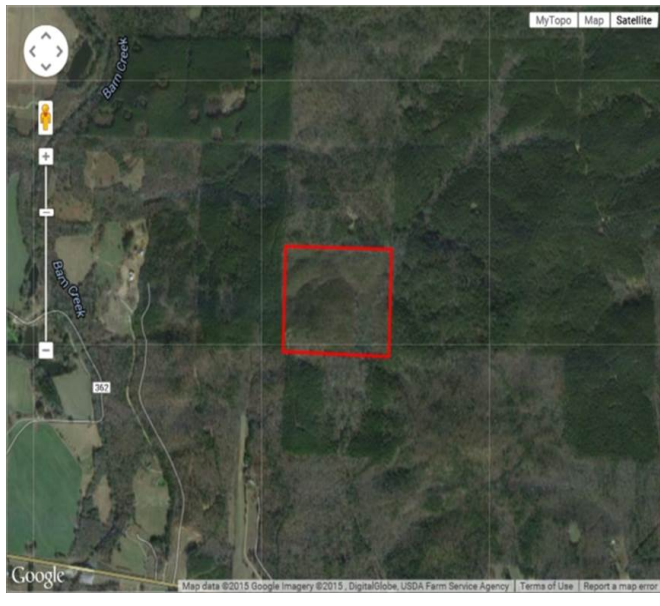

Property Details:

Price : \$39,000
County : Marion
Acreage : 40.00
Address :
MOPLS ID : 19565

This 40+/- acres located near Hamilton, Alabama is comprised of 10+/- year old loblolly pine. A great timberland investment is growing well in good soils! The small creek on the east side of the property and several locations for food plots provide an opportunity for for great turkey and deer hunting.

mixed use recreational, timberland, Marion County, whitetail deer

40.00 Acres
Marion County
GPS 34.1452 X -87.7882

Mossy Oak Properties Southeast Land & Wildlife
www.selandandwildlife.com

40.00 Acres
Marion County
GPS 34.1452 X -87.7882

Mossy Oak Properties Southeast Land & Wildlife
www.selandandwildlife.com

40.00 Acres
Marion County
GPS 34.1452 X -87.7882

Mossy Oak Properties Southeast Land & Wildlife
www.selandandwildlife.com