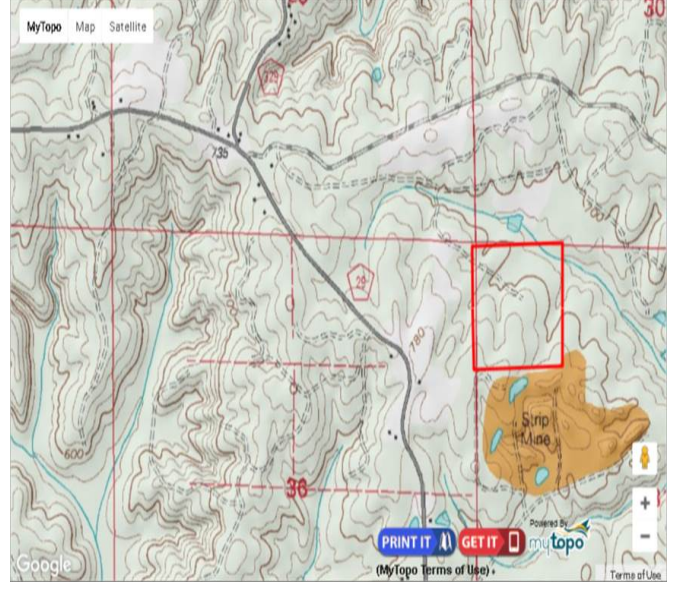

**Property Details:**

Price : \$31,320  
County : Winston  
Acreage : 40.00  
Address :  
MOPLS ID : 27483

This 40+/- acres in Winston County, Alabama is a great recreational property with several large green fields and a good road system. Topography is very good as well. Access into to the property down a well-maintained gravel road. Small game and upland game are prominent on this Nauvoo, Alabama property.

40.00 Acres  
Winston County  
GPS 34.0533 X -87.4333

Mossy Oak Properties Southeast Land & Wildlife  
[www.selandandwildlife.com](http://www.selandandwildlife.com)

40.00 Acres  
 Winston County  
 GPS 34.0533 X -87.4333

Mossy Oak Properties Southeast Land & Wildlife  
[www.selandandwildlife.com](http://www.selandandwildlife.com)

40.00 Acres  
Winston County  
GPS 34.0533 X -87.4333

Mossy Oak Properties Southeast Land & Wildlife  
[www.selandandwildlife.com](http://www.selandandwildlife.com)