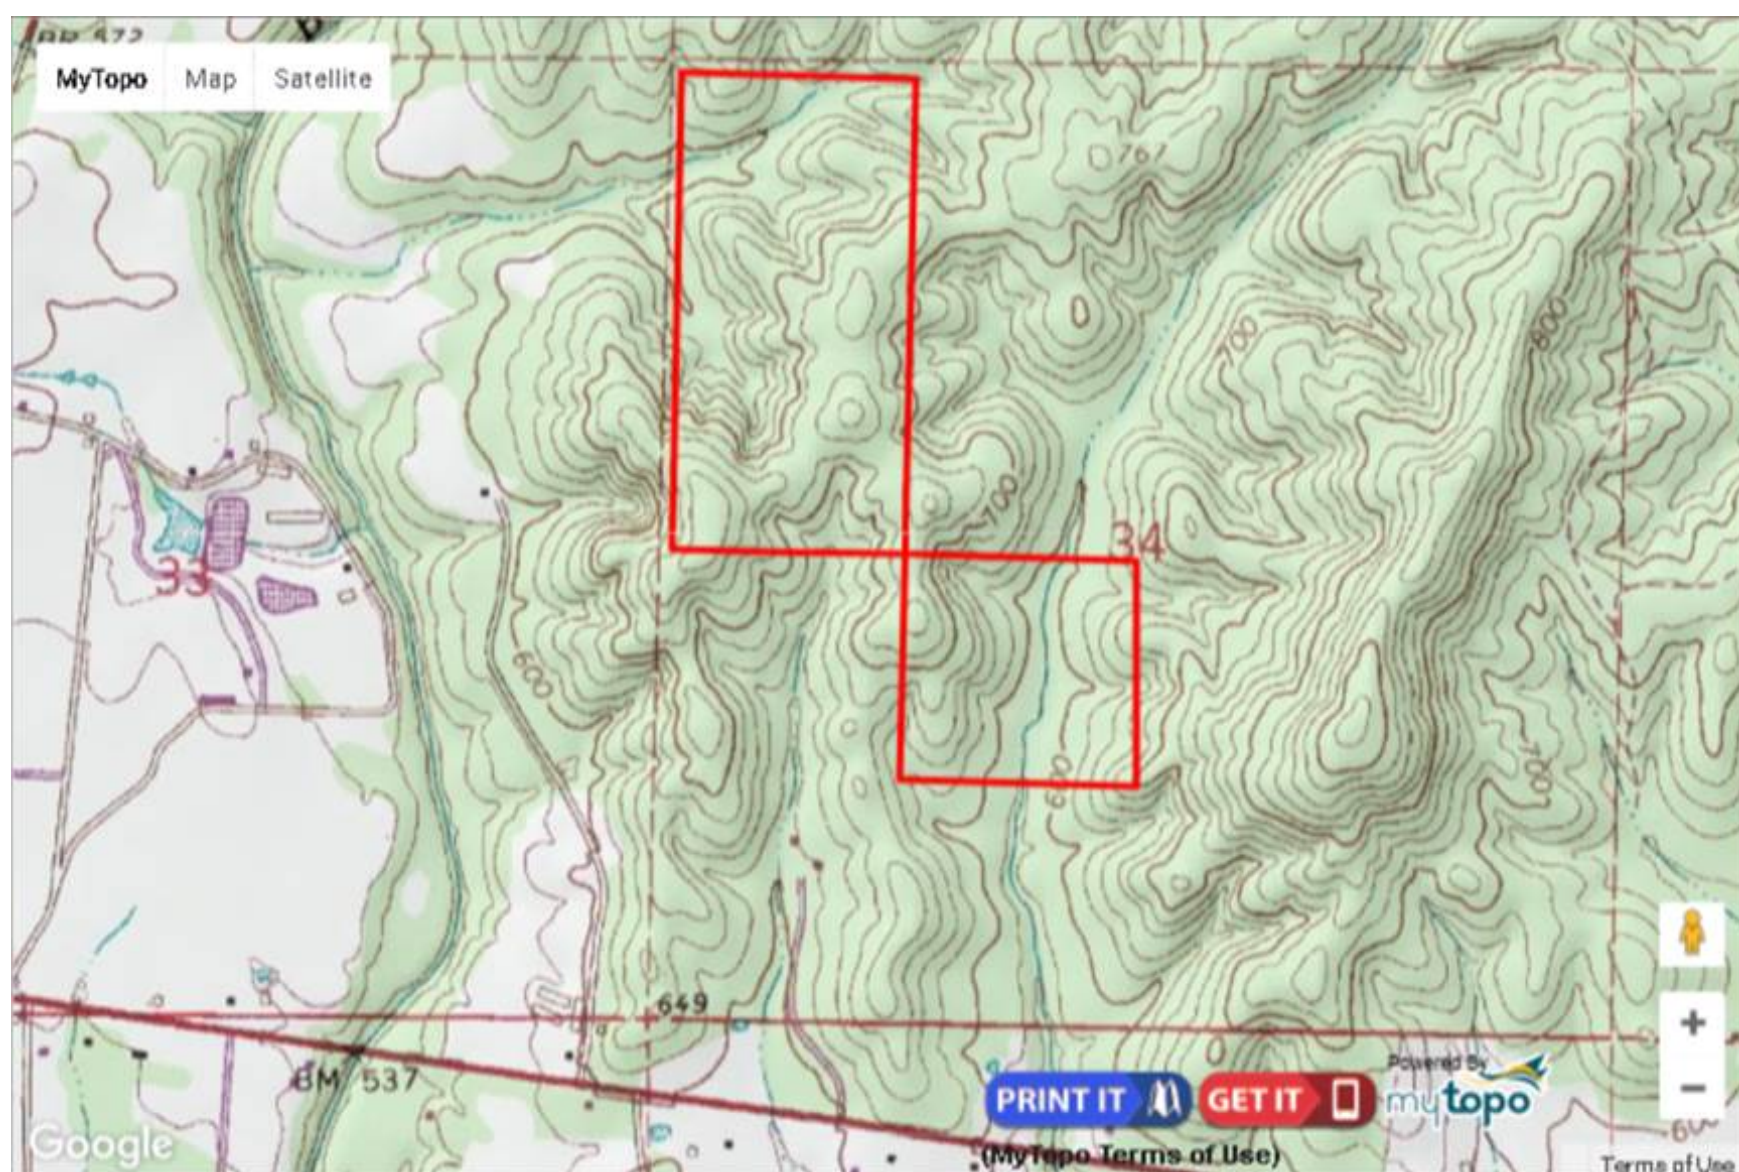

## 120 Acres of FINE Pine Timber in Marion County, Alabama

### Property Details:

Price : \$153,240  
County : Marion  
Acreage : 120.00  
Address :  
MOPLS ID : 27447

This 120+/- acre is a mixed-use recreational, timberland property with a fine stand of pine timber. There are 2 nice creeks on the property with hardwood timber along them. Convenient to Hamilton, Alabama the timber boats of 101 +/- acres of 15-year-old pine plantation and 19 +/- acres of hardwood timber.

120.00 Acres  
Marion County  
GPS 34.1403 X -87.7876

Mossy Oak Properties Southeast Land & Wildlife  
[www.selandandwildlife.com](http://www.selandandwildlife.com)

120.00 Acres  
Marion County  
GPS 34.1403 X -87.7876

Mossy Oak Properties Southeast Land & Wildlife  
[www.selandandwildlife.com](http://www.selandandwildlife.com)

120.00 Acres  
Marion County  
GPS 34.1403 X -87.7876

Mossy Oak Properties Southeast Land & Wildlife  
[www.selandandwildlife.com](http://www.selandandwildlife.com)