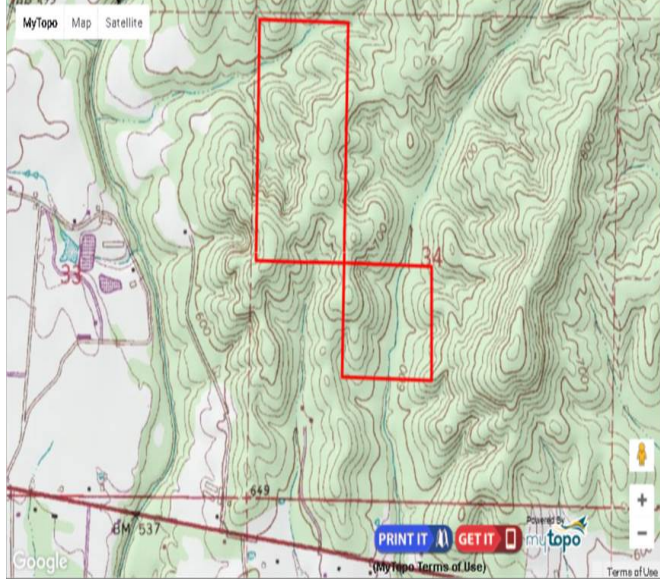

## 120 Acres of FINE Pine Timber in Marion County, Alabama

### Property Details:

Price : \$153,240  
County : Marion  
Acreage : 120.00  
Address :  
MOPLS ID : 27447

This 120+/- acre is a mixed-use recreational, timberland property with a fine stand of pine timber. There are 2 nice creeks on the property with hardwood timber along them. Convenient to Hamilton, Alabama the timber boats of 101 +/- acres of 15-year-old pine plantation and 19 +/- acres of hardwood timber.

120.00 Acres  
Marion County  
GPS 34.1403 X -87.7876

Mossy Oak Properties Southeast Land & Wildlife  
[www.selandandwildlife.com](http://www.selandandwildlife.com)

120.00 Acres  
Marion County  
GPS 34.1403 X -87.7876

Mossy Oak Properties Southeast Land & Wildlife  
[www.selandandwildlife.com](http://www.selandandwildlife.com)

120.00 Acres  
Marion County  
GPS 34.1403 X -87.7876

Mossy Oak Properties Southeast Land & Wildlife  
[www.selandandwildlife.com](http://www.selandandwildlife.com)