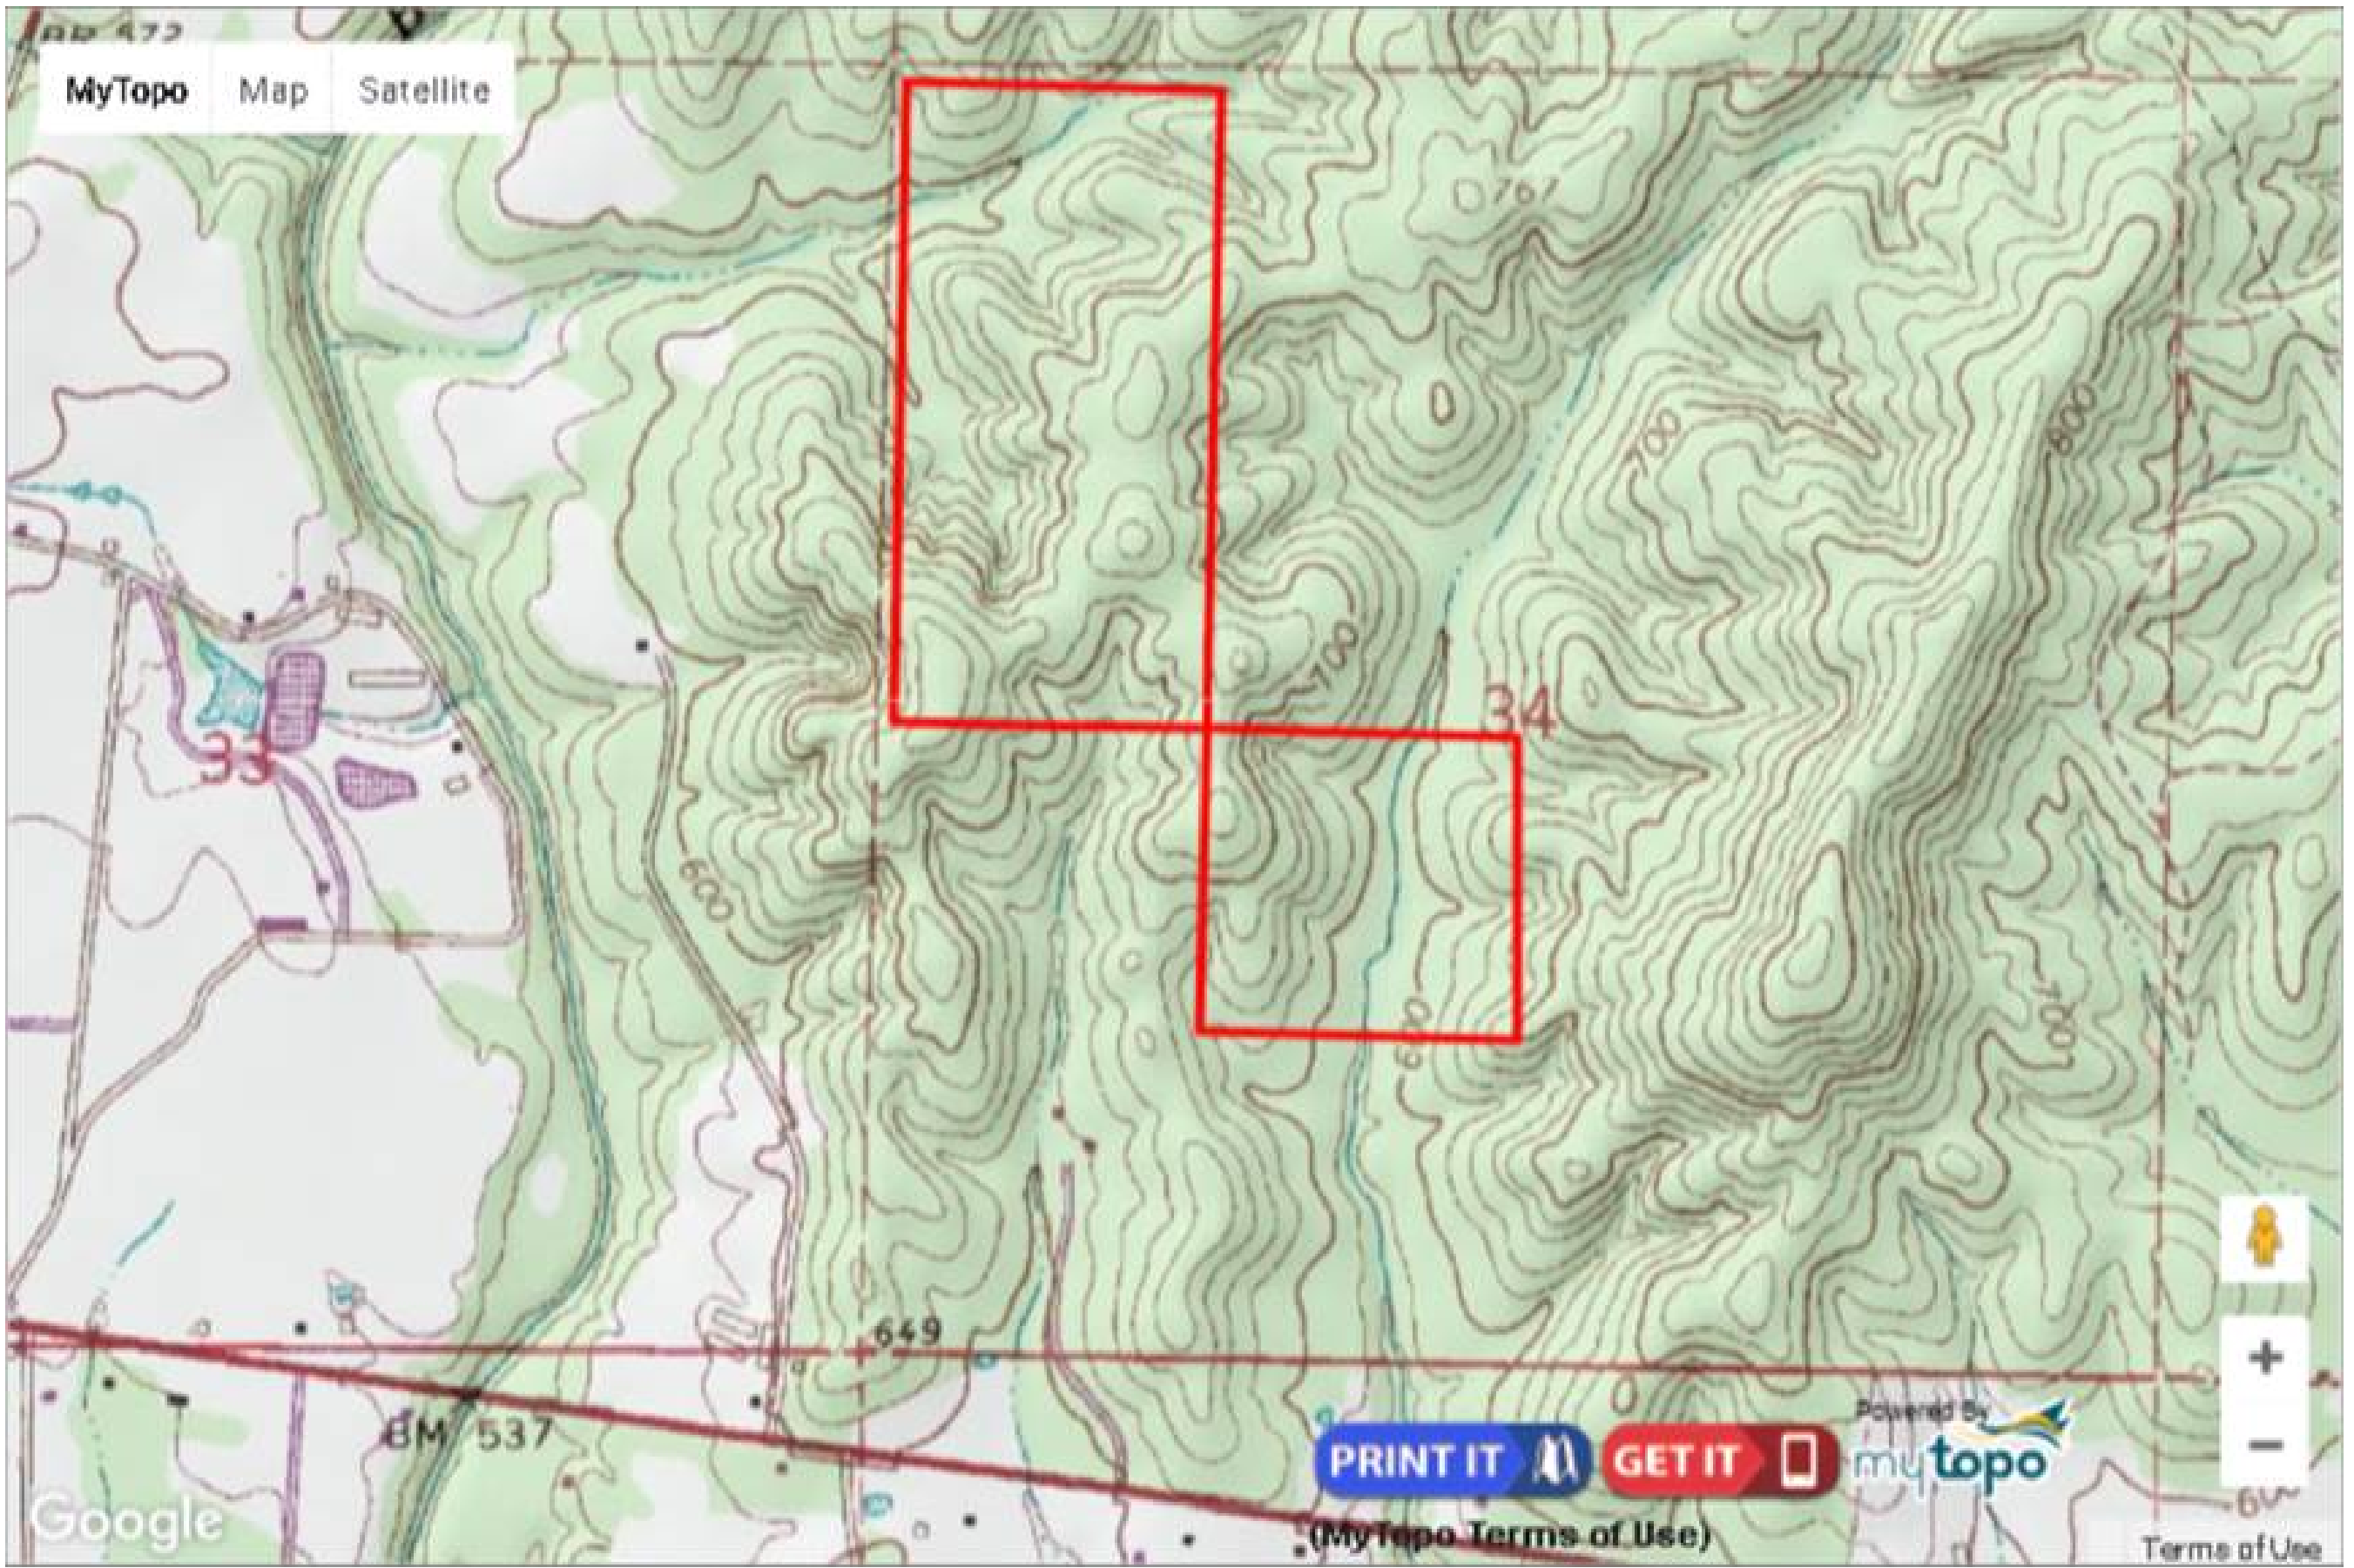

## 120 Acres of FINE Pine Timber in Marion County, Alabama

### Property Details:

Price : \$153,240  
County : Marion  
Acreage : 120.00  
Address :  
MOPLS ID : 27447

This 120+/- acre is a mixed-use recreational, timberland property with a fine stand of pine timber. There are 2 nice creeks on the property with hardwood timber along them. Convenient to Hamilton, Alabama the timber boats of 101 +/- acres of 15-year-old pine plantation and 19 +/- acres of hardwood timber.

120.00 Acres  
Marion County  
GPS 34.1403 X -87.7876

Mossy Oak Properties Southeast Land & Wildlife  
[www.selandandwildlife.com](http://www.selandandwildlife.com)

120.00 Acres  
Marion County  
GPS 34.1403 X -87.7876

Mossy Oak Properties Southeast Land & Wildlife  
[www.selandandwildlife.com](http://www.selandandwildlife.com)

120.00 Acres  
Marion County  
GPS 34.1403 X -87.7876

Mossy Oak Properties Southeast Land & Wildlife  
[www.selandandwildlife.com](http://www.selandandwildlife.com)